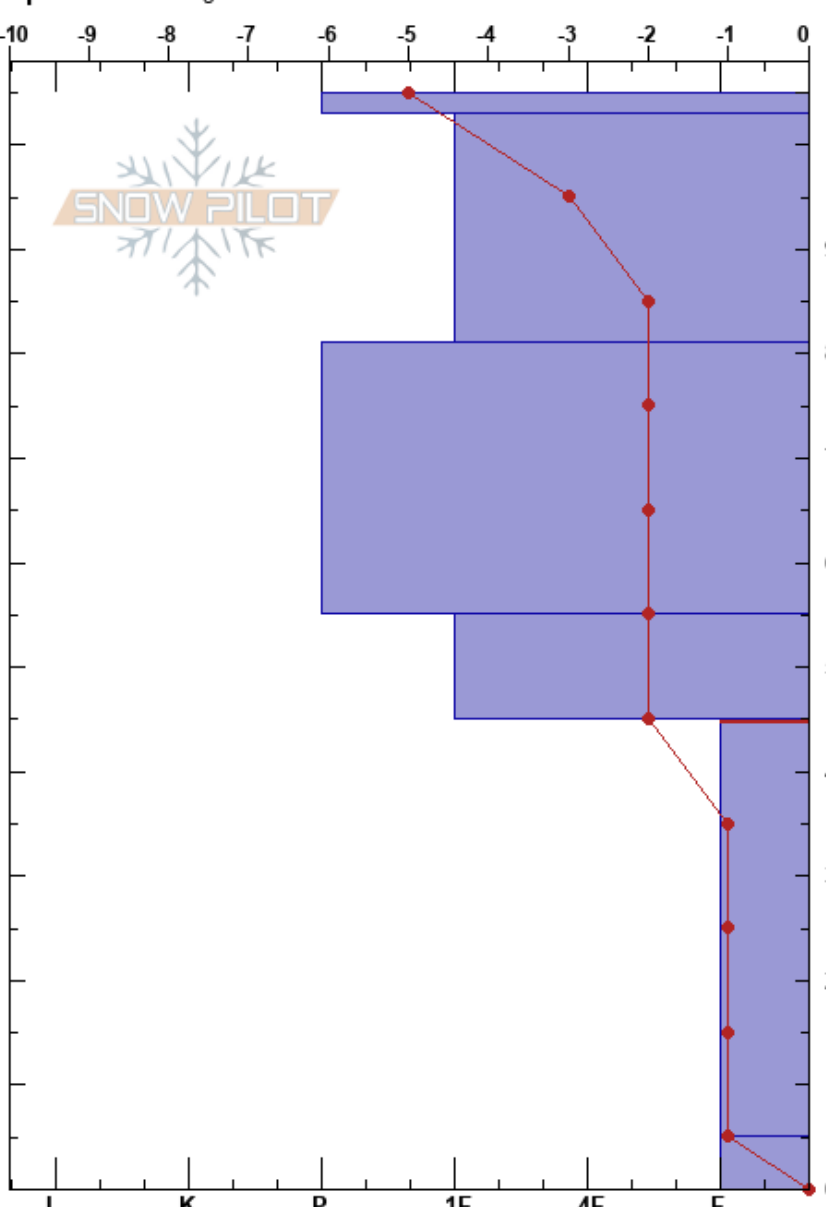

E of West Sister - Top  
 Gros Ventre Range  
 WY  
 Elevation: 7970 ft  
 Aspect: N  
 Specifics: Pit dug in a Ski Area

Mitch Dann  
 01/30/2024 - 2:00pm  
 Co-ord: 43.46210N, -110.75129W  
 Slope Angle: 27°  
 Wind Loading: previous

Stability: **HS:105**  
 Air Temperature: -2°C  
 Sky Cover: CLR  
 Precipitation: NO  
 Wind: Calm  
**PF:10**  
**PS:7**  
 45-5cm: Problematic layer

Form	Crystal Size	Moisture	$\rho$ kg/m <sup>3</sup>	Stability tests & Layer comments
⊙⊙	1.5			
•	1			
•	0.5			
•	1			
□	1			← CT5, Q1 @45cm ← CT9, Q1 @45cm ← ECTPV @45cm
∧	3			

Notes: Area is in vicinity of two trolleys, previous control work nearby