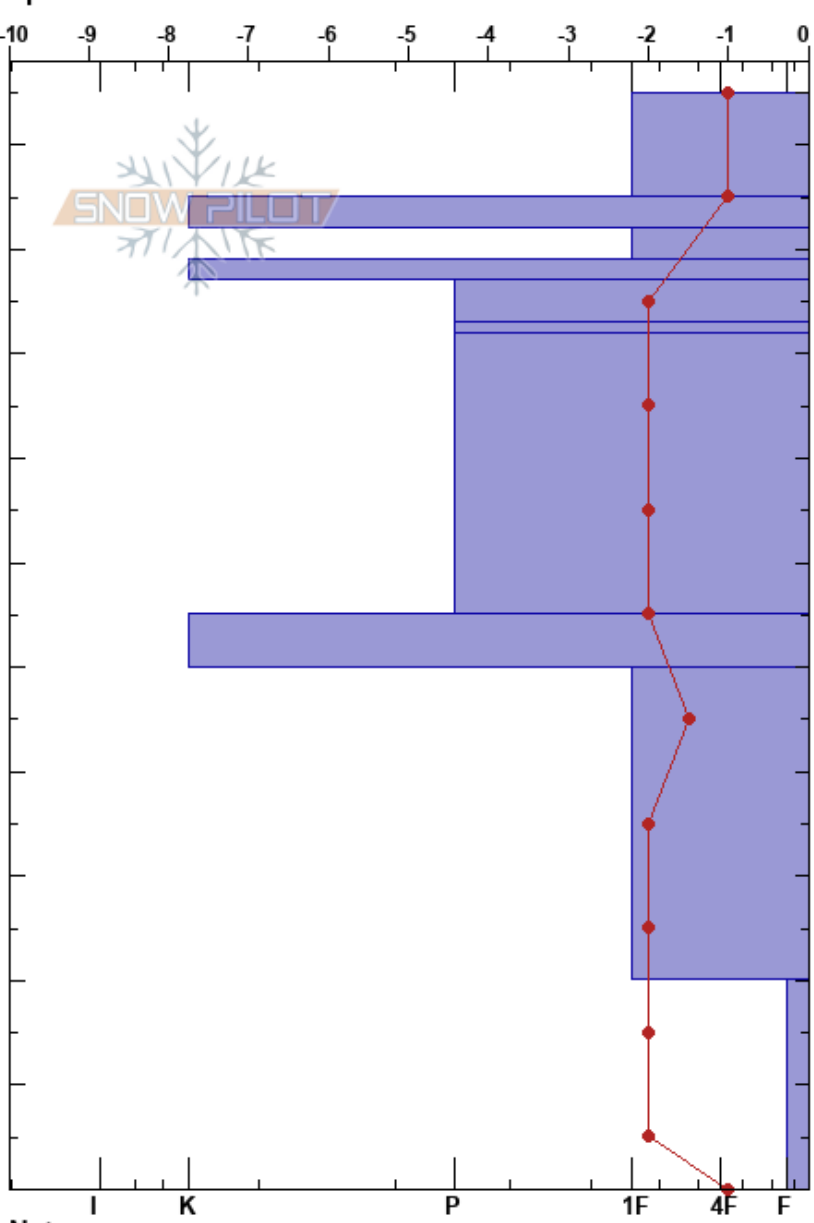

Nascar
 Bitterroot
 MT
 Elevation: 6347 ft
 Aspect: N
 Specifics:

Madeleine Festin
 01/30/2024 - 1:00pm
 Co-ord: 46.62980N, -114.60520W
 Slope Angle: 8°
 Wind Loading: no

Stability:
 Air Temperature: 11°C
 Sky Cover: FEW
 Precipitation: NO
 Wind: Light Breeze

HS:105
 PF:10
 PS:5
 20-0cm: Problematic layer

| Height (cm) | Crystal | | ρ kg/m ³ | Stability tests & Layer comments |
|-------------|---------|------|--------------------------|--|
| | Form | Size | | |
| 105 | | | | |
| 100 | • | 0.1 | | |
| 95 | ■ | | | |
| 90 | • | 0.1 | | |
| 85 | ■ | | | |
| 80 | • | 0.1 | | |
| 75 | ♡ | | | |
| 70 | | 0.1 | | |
| 60 | | | | |
| 55 | ■ | | | |
| 50 | | | | |
| 45 | | | | |
| 40 | | | | |
| 35 | ⊖ | 1 | | |
| 30 | | | | |
| 25 | | | | |
| 20 | | | | ← PST40/90 (End) @20cm ← CT13, Q1 @20cm |
| 15 | | | | |
| 10 | □ | 2 | | |
| 5 | | | | |
| 0 | | | | ← ECTX Bad isolation |