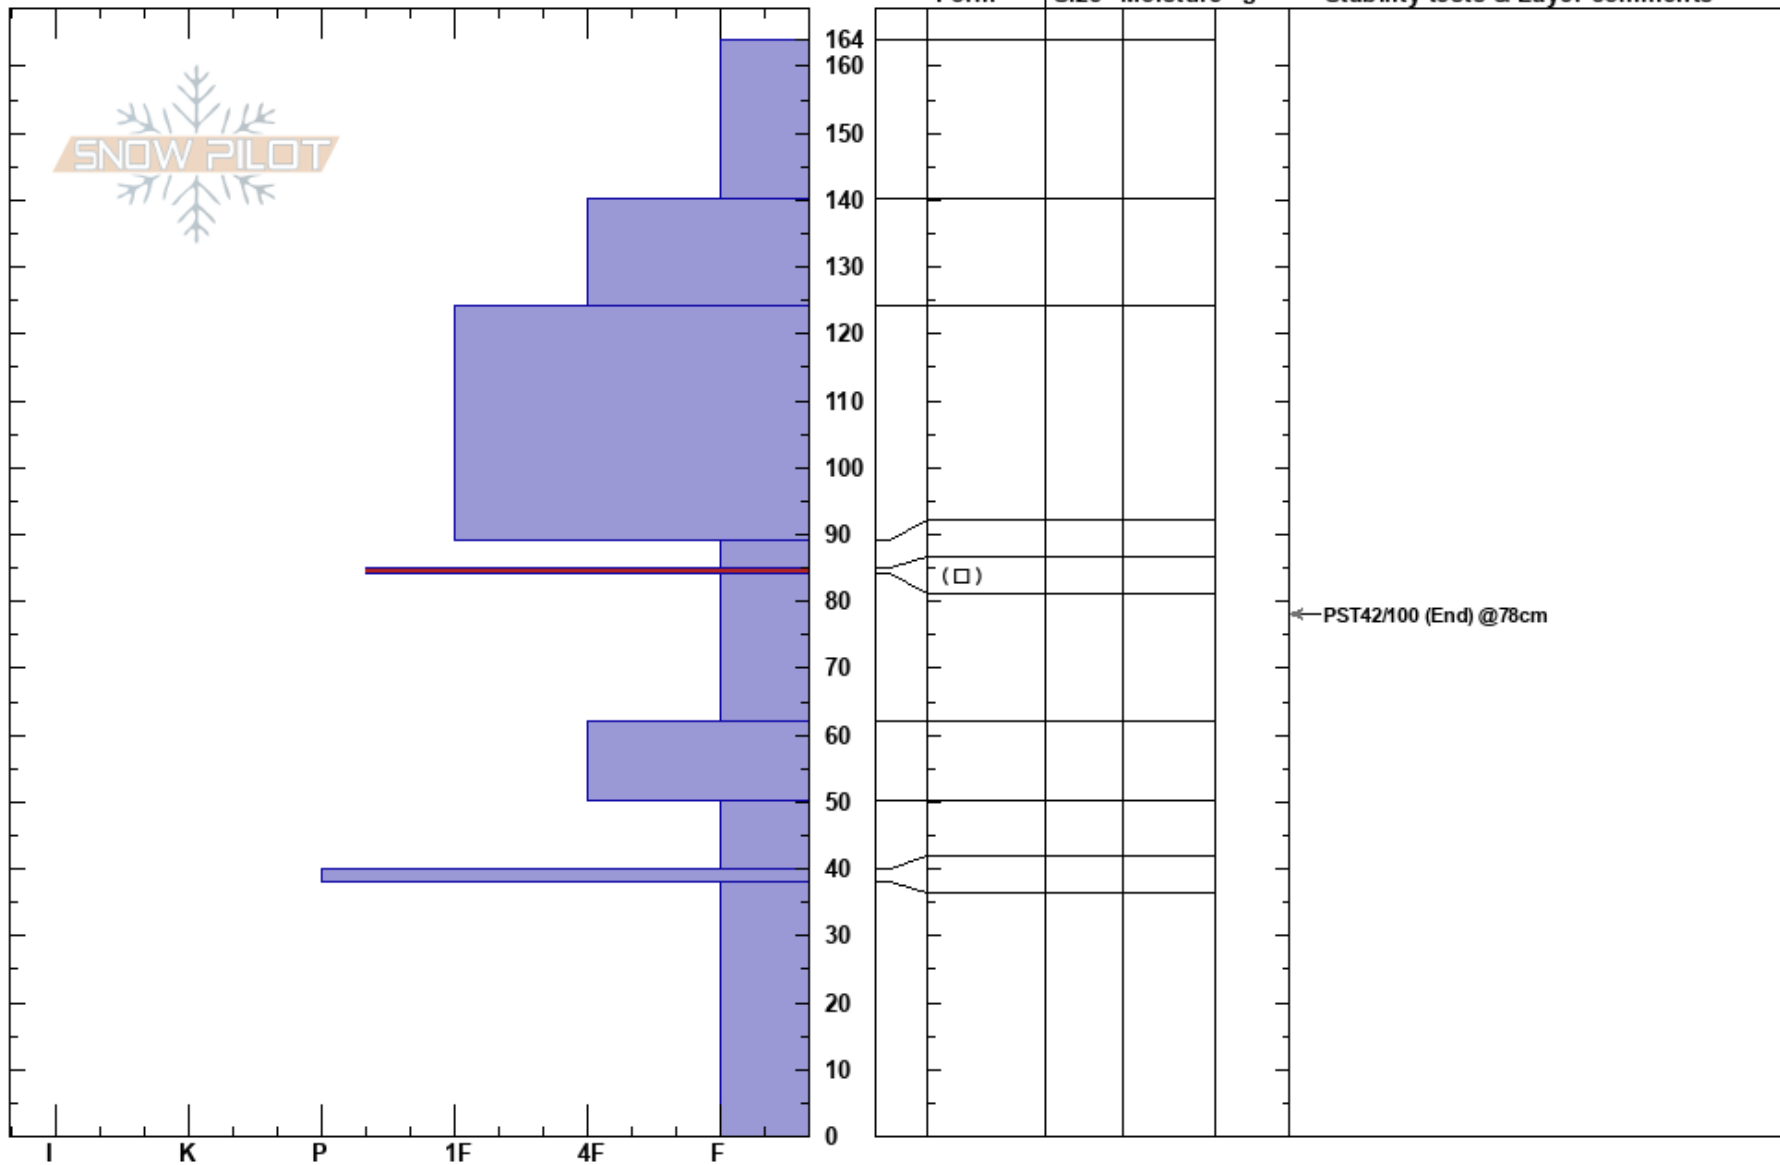

Mavericks
Teton Range
WY
Elevation: 9220 ft
Aspect: 120°
Specifics:

Kelly Carroll
01/29/2024 - 2:00pm
Co-ord:
Slope Angle:
Wind Loading:

Stability:
Air Temperature: 2°C
Sky Cover: X
Precipitation: NO
Wind: Calm
HS:164
Layer Notes:
85-84cm: Problematic layer