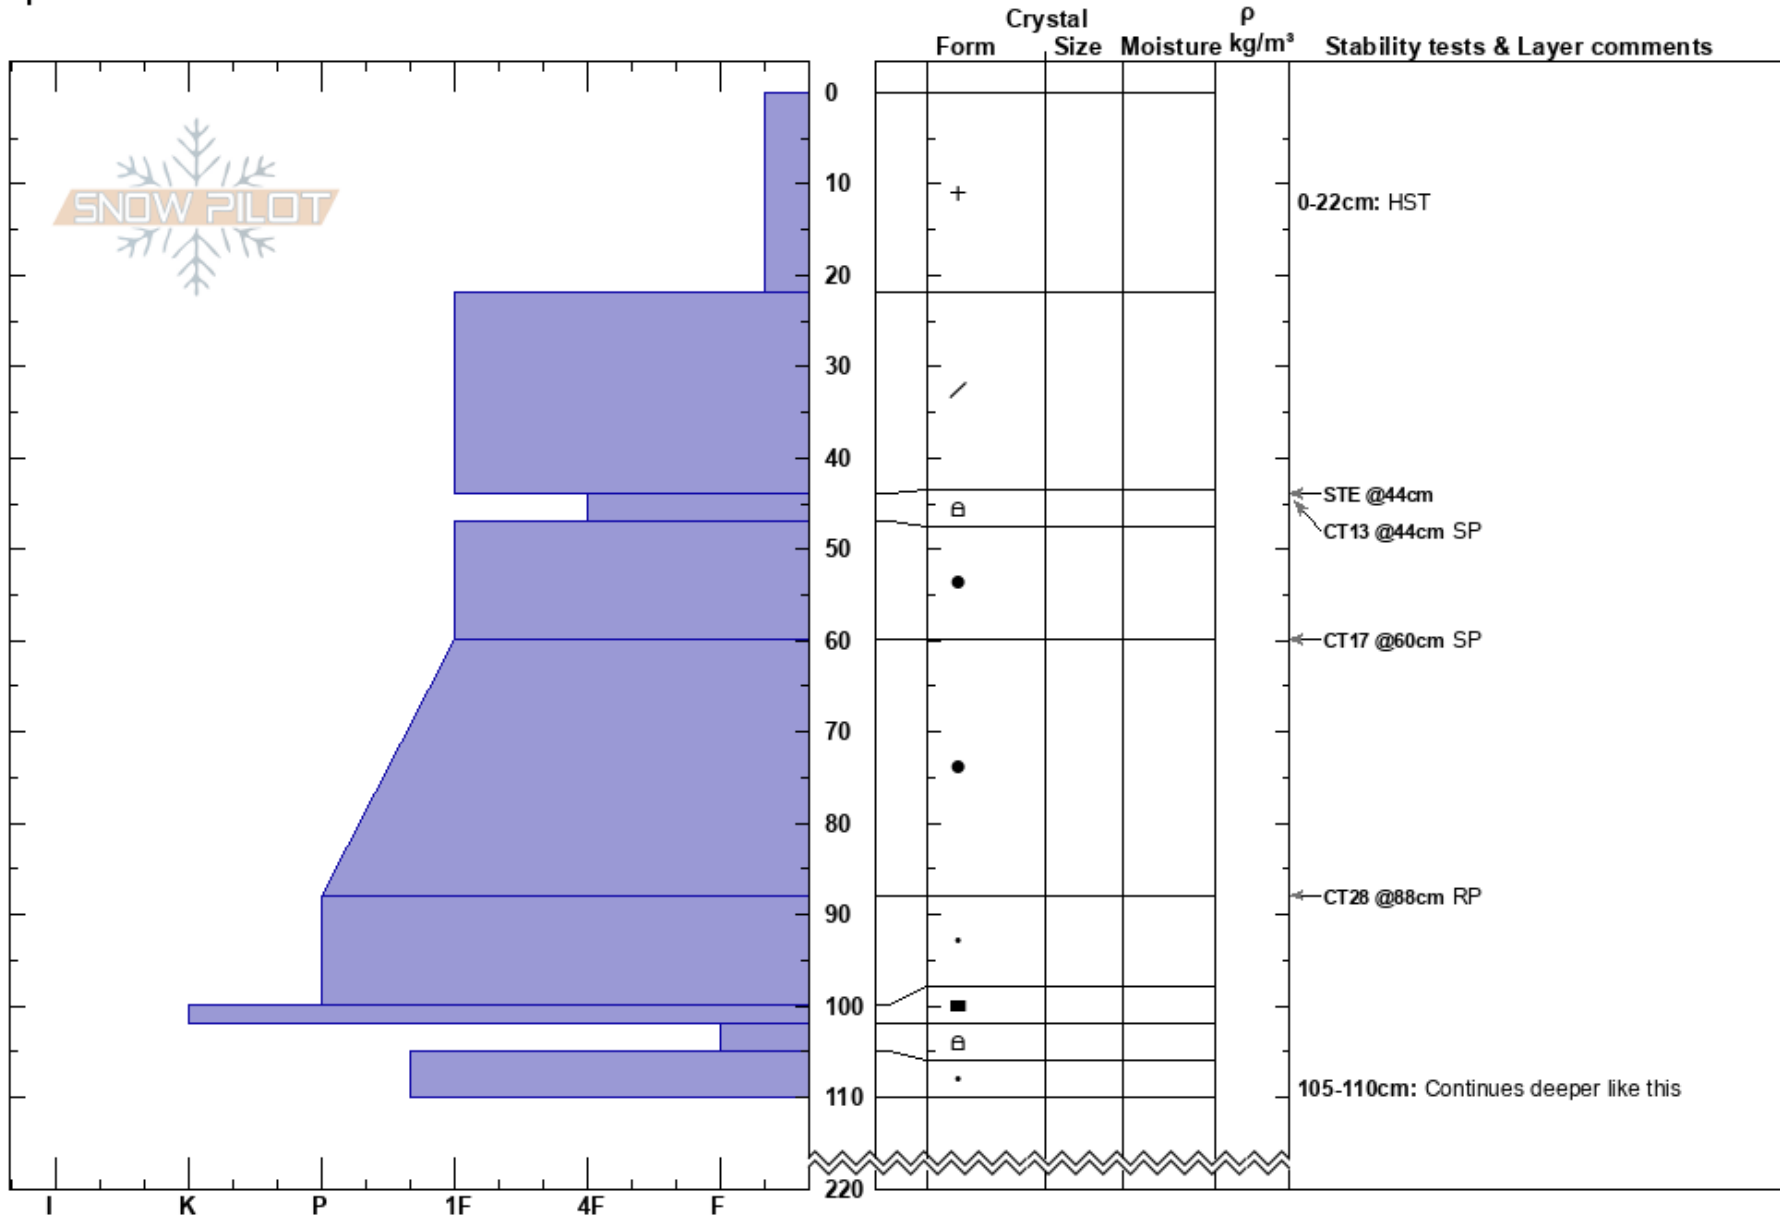

Grizzly Shoulder 2080
 Columbia Mountains
 BC
 Elevation: 2080 m
 Aspect: W
 Specifics:

Todd Allison
 27/01/2018 - 13:00
 Co-ord:
 Slope Angle: 25°
 Wind Loading: no

Stability:
 Air Temperature: -5°C
 Sky Cover: OVC
 Precipitation: S2
 Wind: SE Moderate

HS:220
 PF:60
 Layer Notes:
 0-22cm: HST
 100-102cm: Problematic layer
 105-110cm: Continues deeper like this

Notes: