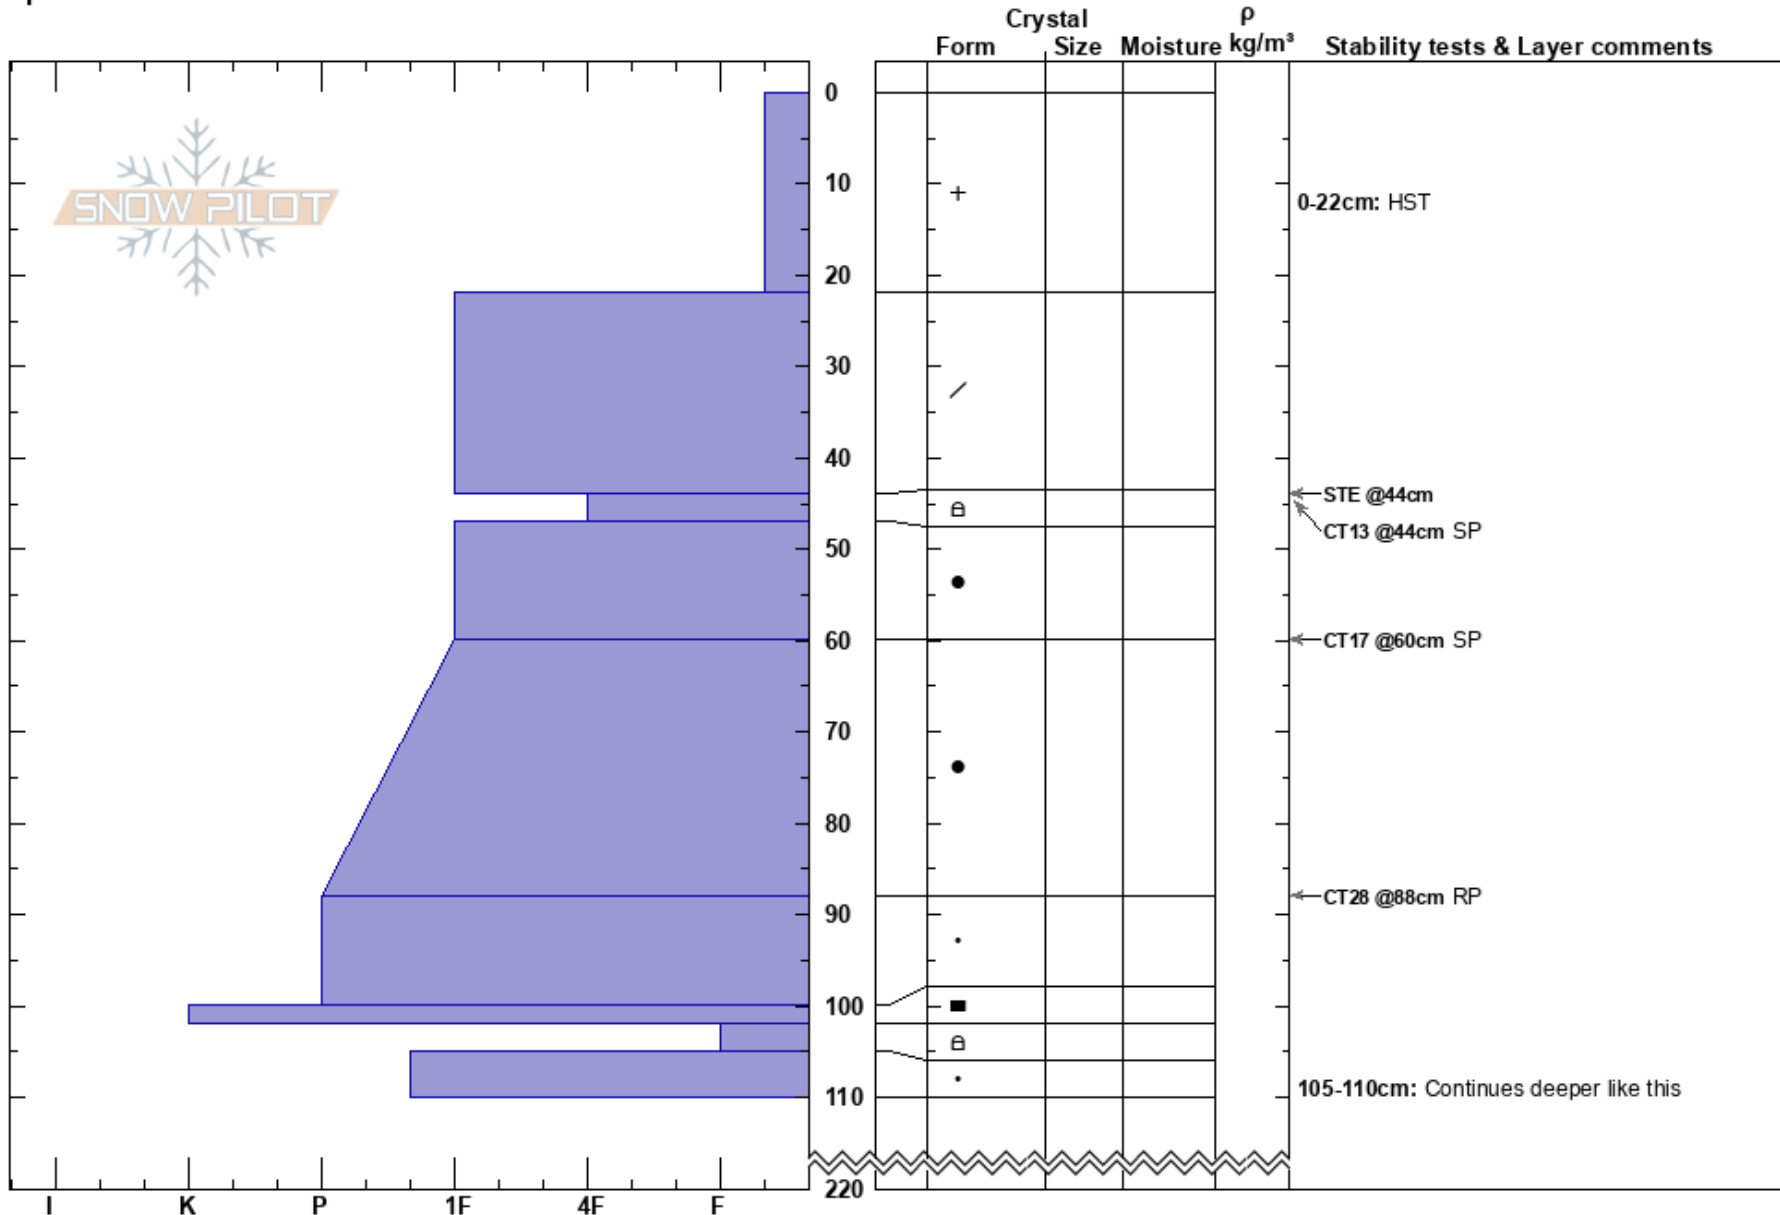

Grizzly Shoulder 2080  
 Columbia Mountains  
 BC  
 Elevation: 2080 m  
 Aspect: W  
 Specifics:

Todd Allison  
 27/01/2018 - 13:00  
 Co-ord:  
 Slope Angle: 25°  
 Wind Loading: no

Stability:  
 Air Temperature: -5°C  
 Sky Cover: OVC  
 Precipitation: S2  
 Wind: SE Moderate

HS:220  
 PF:60  
 Layer Notes:  
 0-22cm: HST  
 100-102cm: Problematic layer  
 105-110cm: Continues deeper like this

Notes: