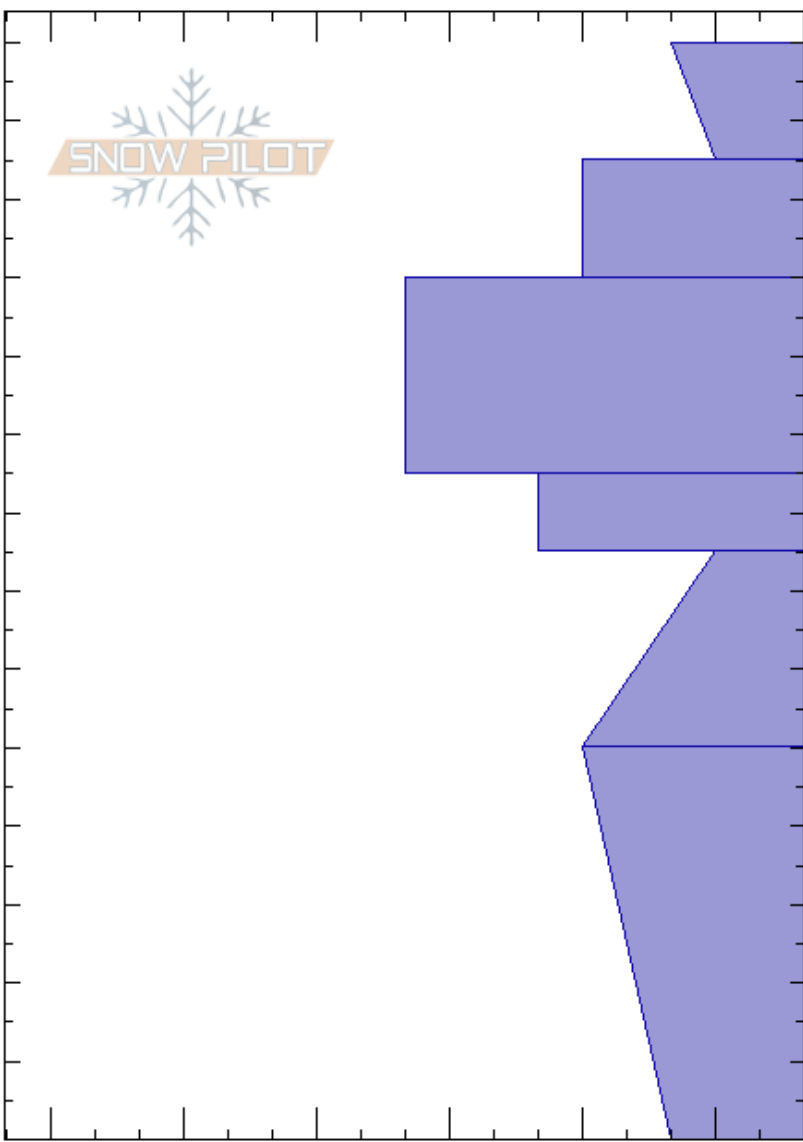

Pinedale
 Teton Range
 WY
 Elevation: 8300 ft
 Aspect: 70°
 Specifics:

Gabrielle Antonioli
 01/29/2024 - 12:00pm
 Co-ord: 43.57867N, -110.86964W
 Slope Angle:
 Wind Loading:

Stability:
 Air Temperature:
 Sky Cover: X
 Precipitation: NO
 Wind: Calm

HS:140
 75-50cm: Problematic layer
 50-0cm: striated but rounding

Crystal Form	Crystal Size	Moisture	ρ kg/m ³	Stability tests & Layer comments
/		M		
/		D		
•				
•				← ECTN25 @85cm small NSF layer
•				← DT3 @75cm
□ (V)	1-2			
⊖	4			50-0cm: striated but rounding