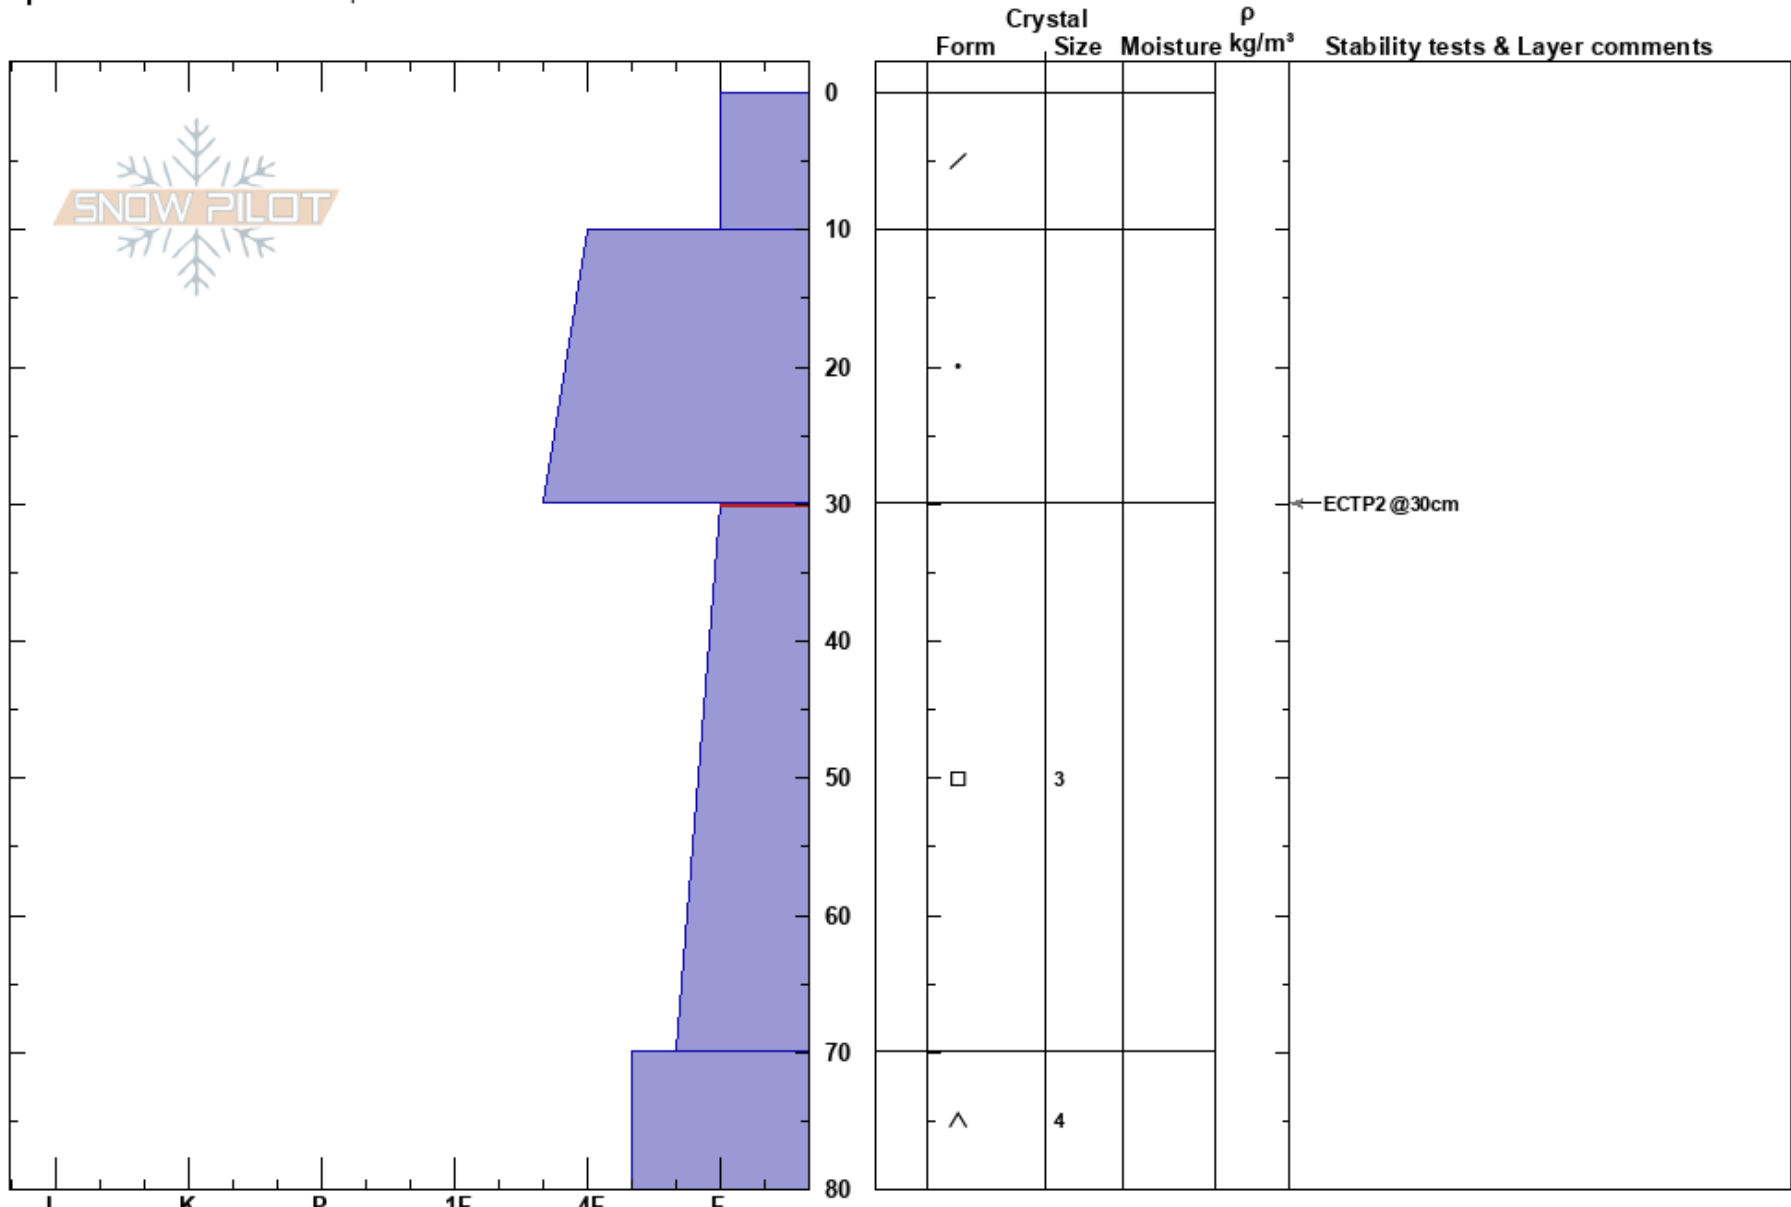

North of Gunsight Pass  
 Teton Range  
 WY  
 Elevation: 9600 ft  
 Aspect: N  
 Specifics: We snowmobiled slope

John Fitzgerald  
 01/29/2024 - 2:00pm  
 Co-ord: 42.90577N, -110.59452W  
 Slope Angle: 25°  
 Wind Loading: no

Stability: Good  
 Air Temperature:  
 Sky Cover: FEW  
 Precipitation: NO  
 Wind: Calm

HS:80  
 PF:75  
 PS:25  
 30-70cm: Problematic layer

Notes: Dug in a shallow location. Average snow depth was 150-180cm in this zone.