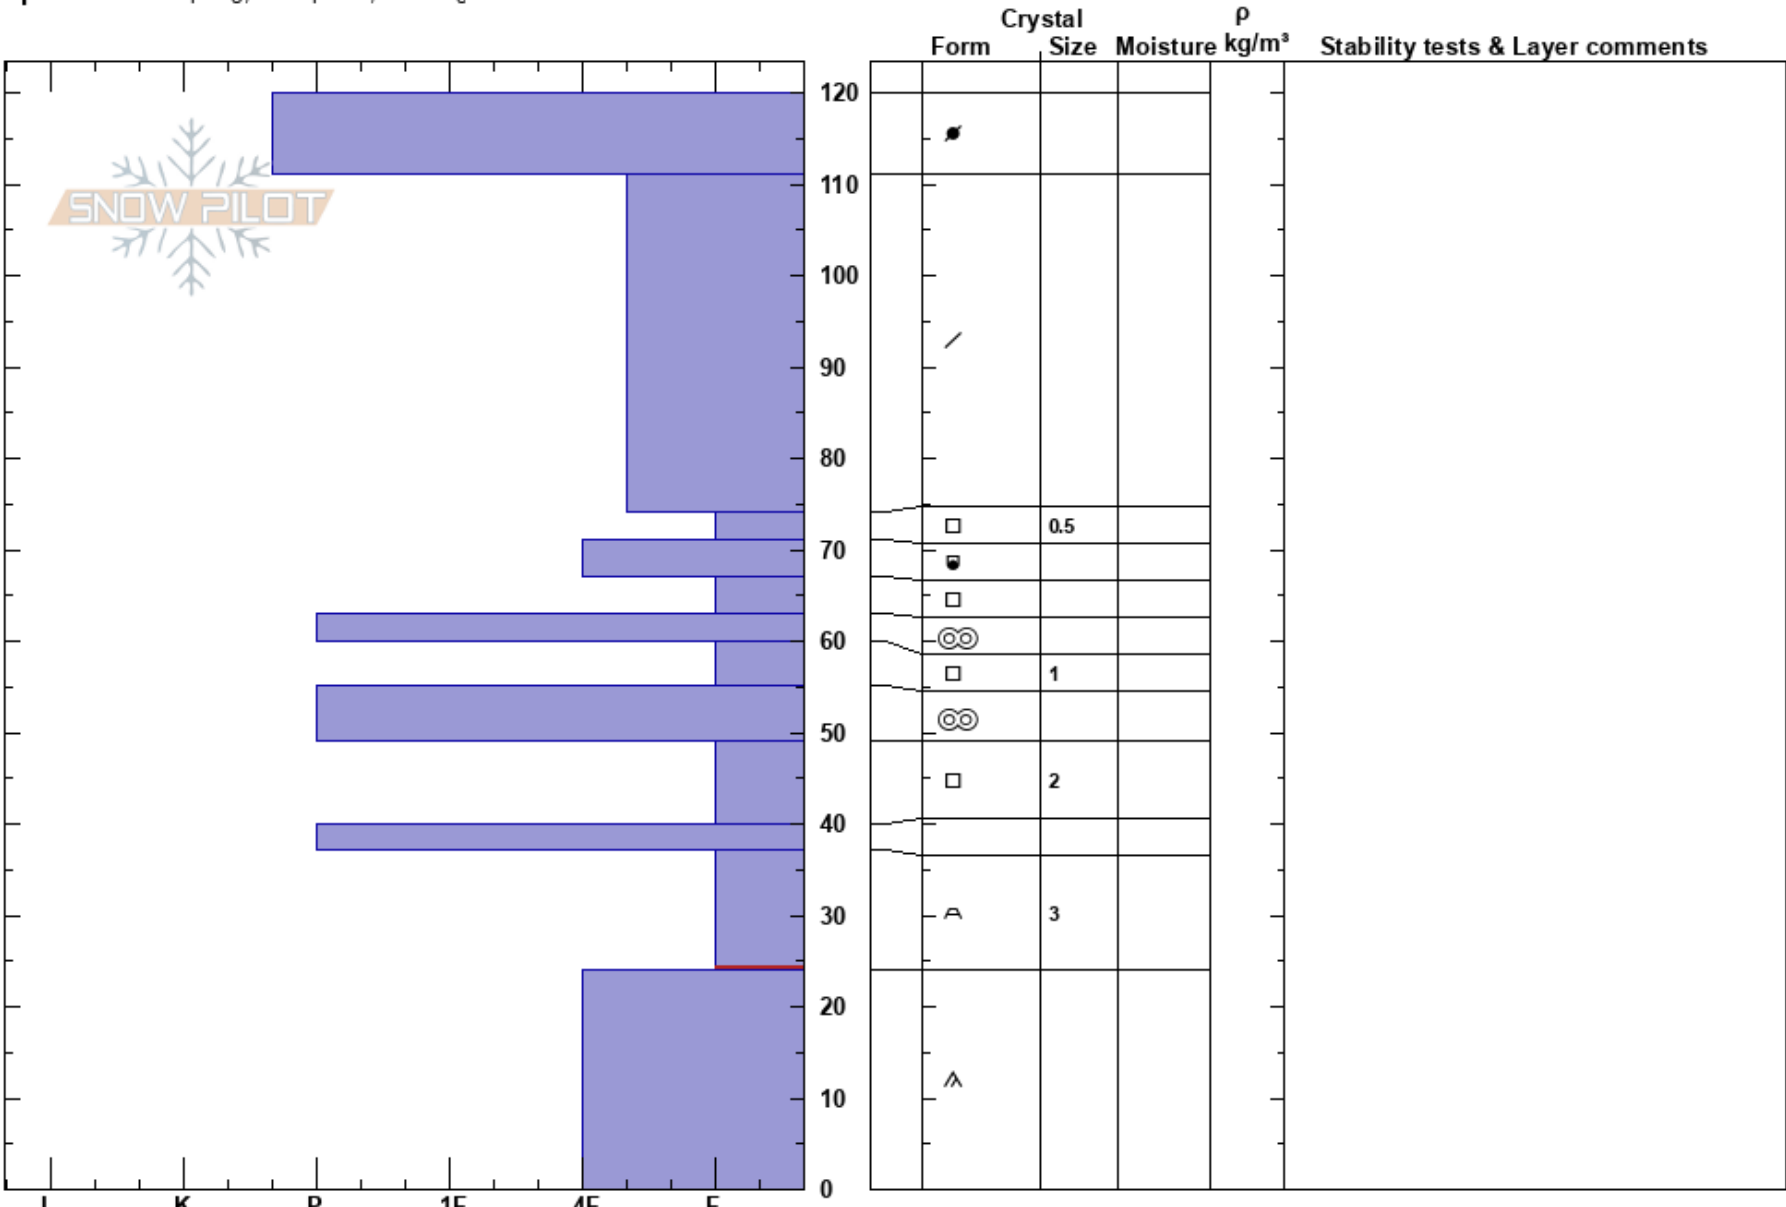

Above Treeline Bowl Andy Bond
 Sangre de Cristo Range 01/27/2018 - 12:00pm
 NM
Elevation: 12350 ft **Co-ord:**
Aspect: 10° **Slope Angle:** 33°
Specifics: Collapsing, widespread; Cracking

Stability: **HS:** 120 **Layer Notes:**
Air Temperature: **PS:** 0 37-24cm: Problematic layer
Sky Cover:
Precipitation:
Wind:

Notes: Deeper Snowpack Above Treeline North Aspect