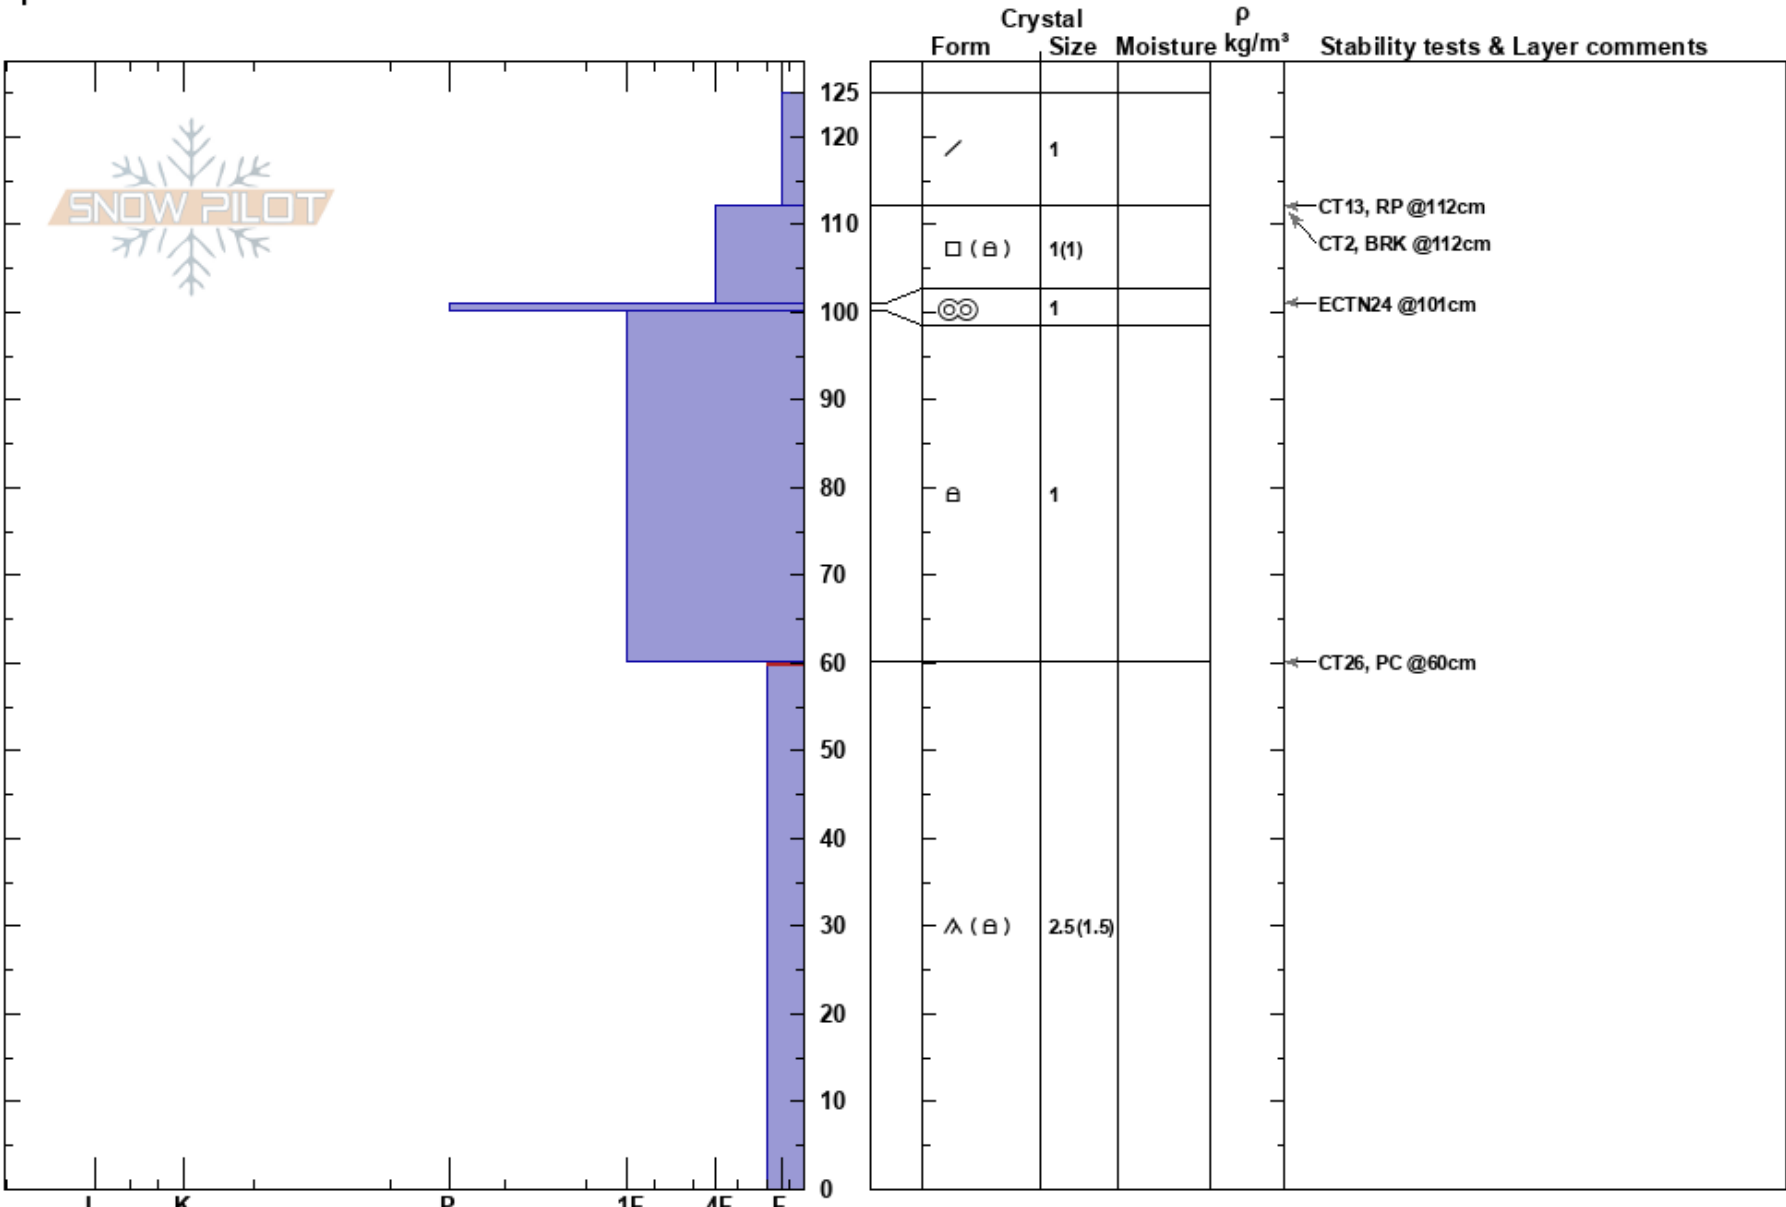

snowslide 1_28_24
 San Francisco Peaks
 AZ
 Elevation: 11980 ft
 Aspect: E
 Specifics:

Mathieu Brown
 01/28/2024 - 11:32am
 Co-ord: 12S 438943W 3909816N
 Slope Angle: 32°
 Wind Loading: no

Stability: **HS:125**
 Air Temperature: 32°F **PF:30** 60-0cm: Problematic layer
 Sky Cover: CLR **PS: 10**
 Precipitation: NO
 Wind: S Light Breeze