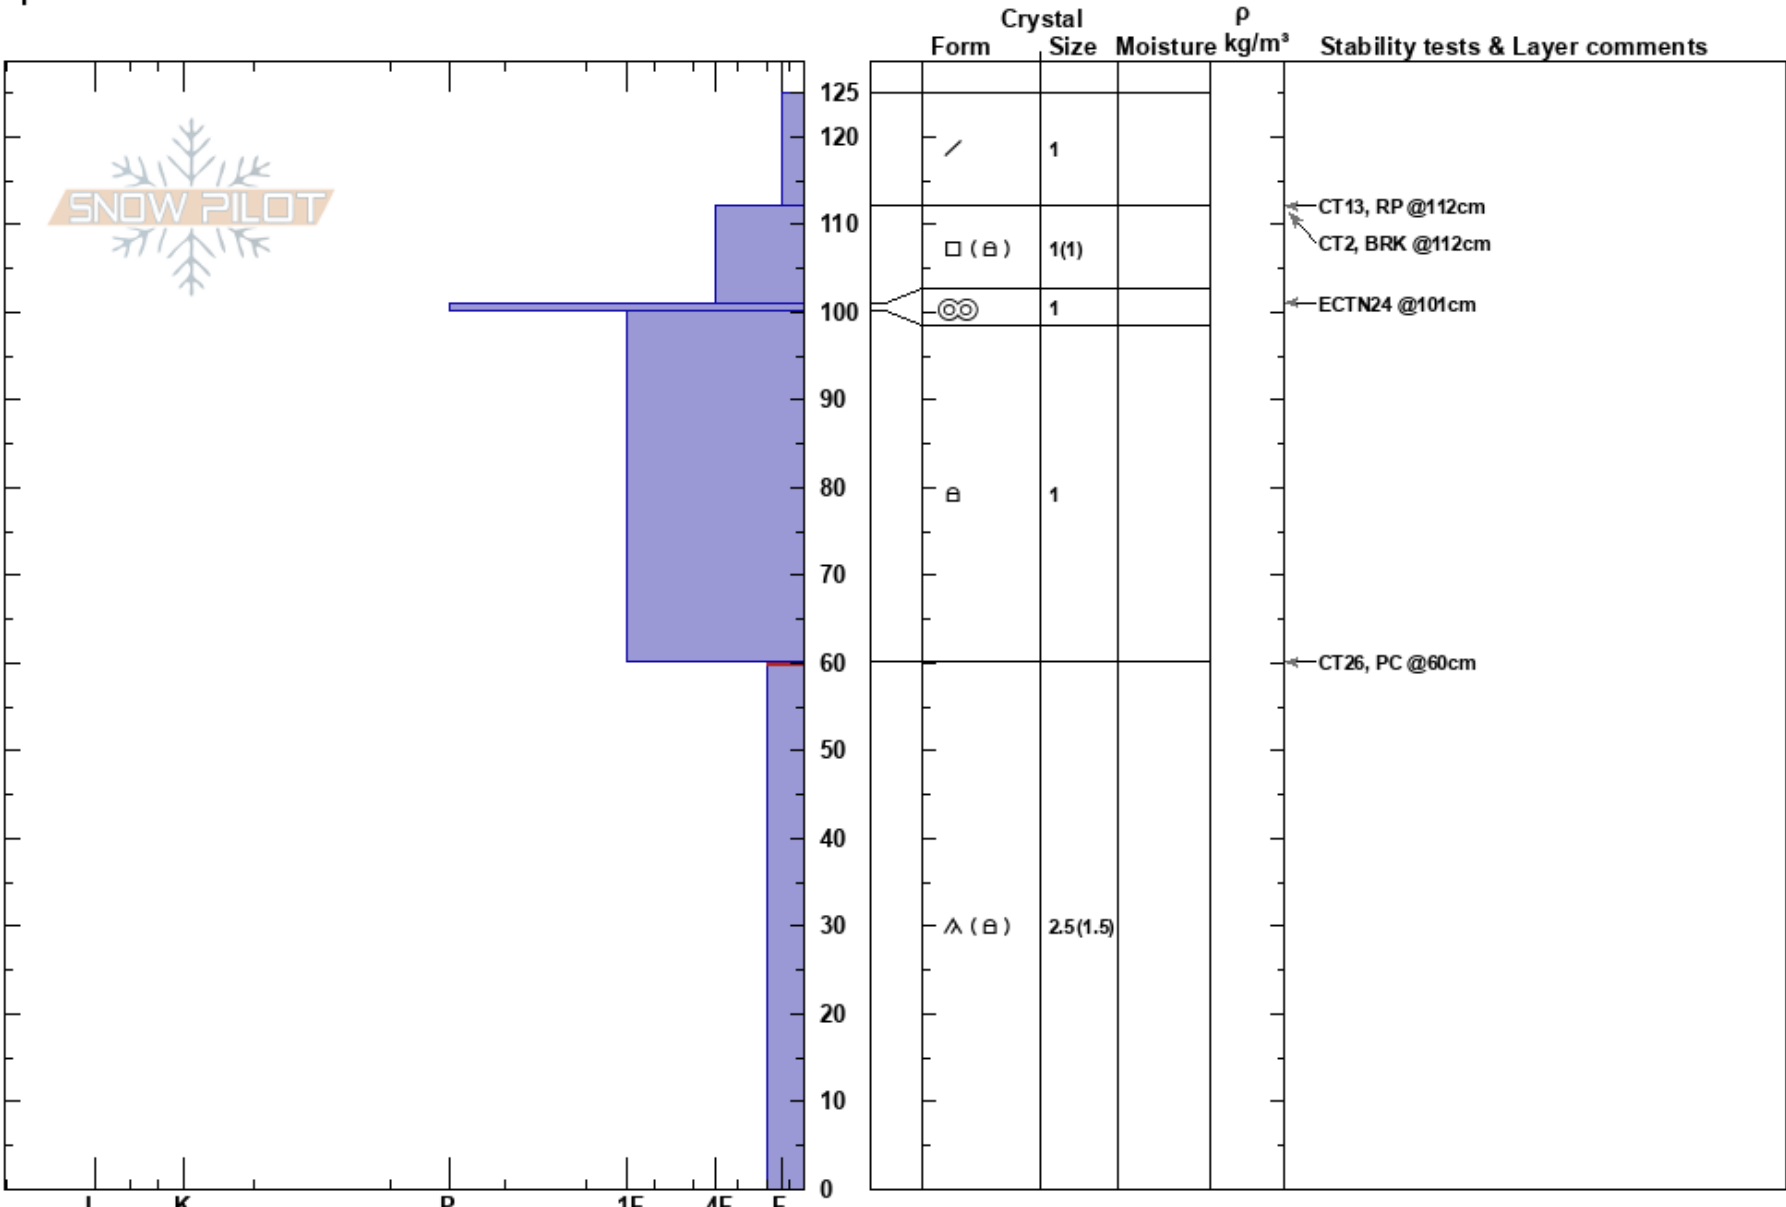

snowslide 1_28_24
 San Francisco Peaks
 AZ
 Elevation: 11980 ft
 Aspect: E
 Specifics:

Mathieu Brown
 01/28/2024 - 11:32am
 Co-ord: 12S 438943W 3909816N
 Slope Angle: 32°
 Wind Loading: no

Stability:
 Air Temperature: 32°F
 Sky Cover: CLR
 Precipitation: NO
 Wind: S Light Breeze

HS: 125
 PF: 30
 PS: 10
 60-0cm: Problematic layer

Notes: