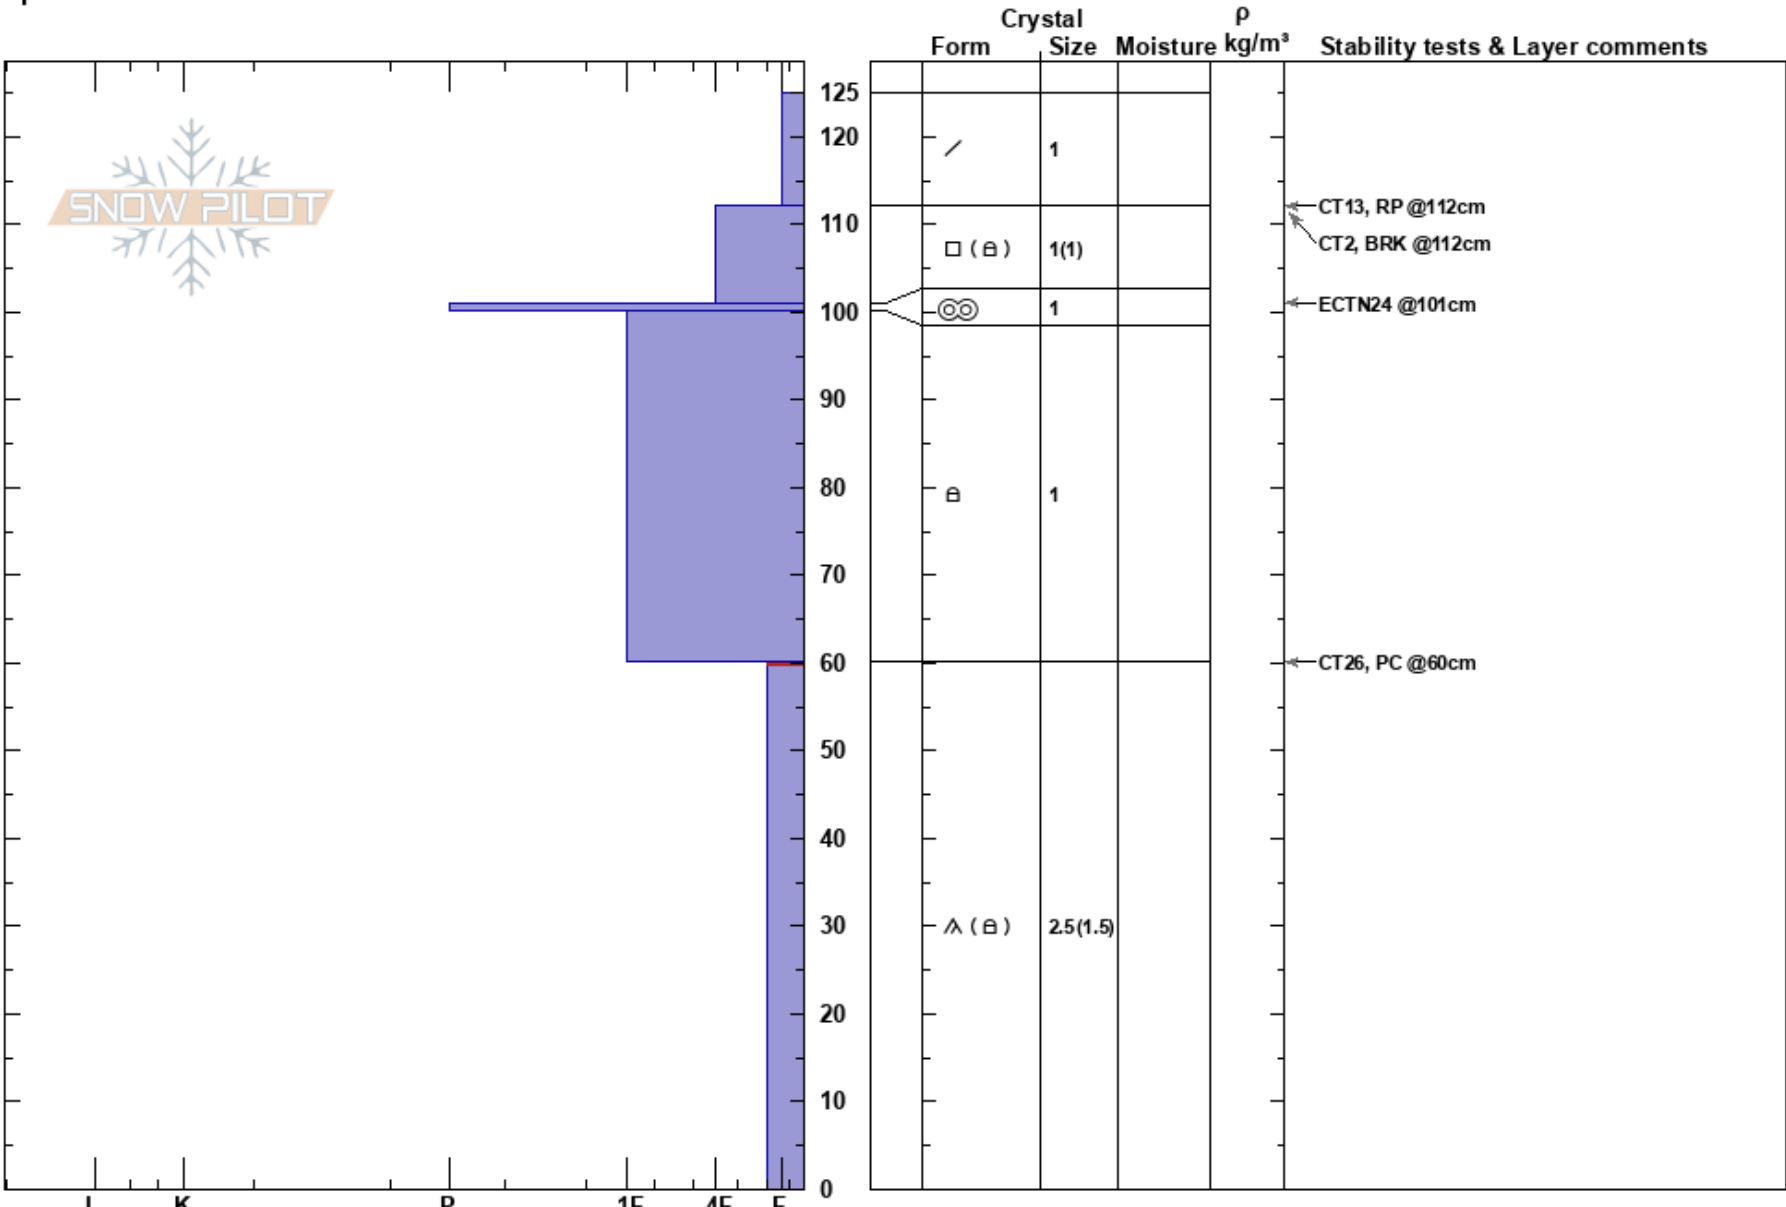

snowslide 1_28_24
 San Francisco Peaks
 AZ
 Elevation: 11980 ft
 Aspect: E
 Specifics:

Mathieu Brown
 01/28/2024 - 11:32am
 Co-ord: 12S 438943W 3909816N
 Slope Angle: 32°
 Wind Loading: no

Stability:
 Air Temperature: 32°F
 Sky Cover: CLR
 Precipitation: NO
 Wind: S Light Breeze

HS:125
 PF:30 60-0cm: Problematic layer
 PS: 10

Notes: