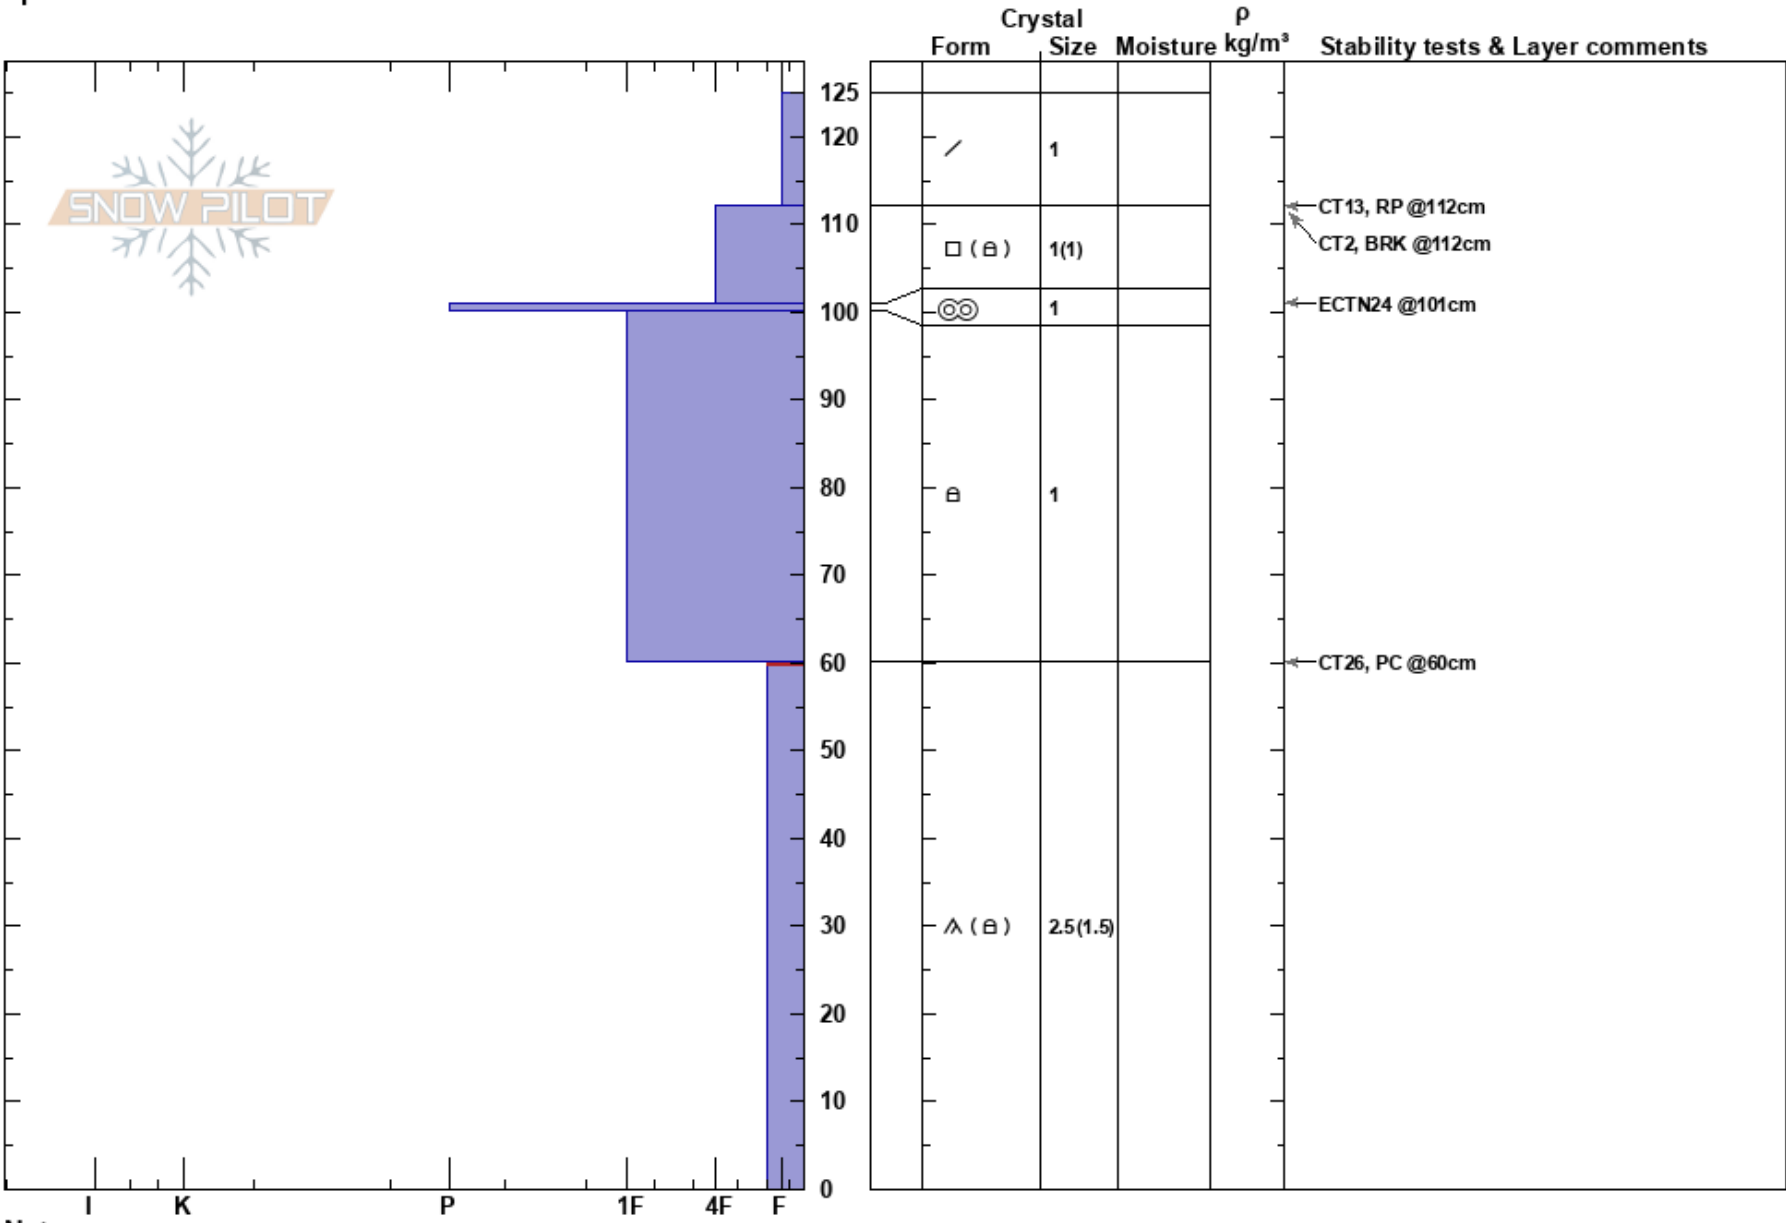

snowslide 1_28_24
 San Francisco Peaks
 AZ
 Elevation: 11980 ft
 Aspect: E
 Specifics:

Mathieu Brown
 01/28/2024 - 11:32am
 Co-ord: 12S 438943W 3909816N
 Slope Angle: 32°
 Wind Loading: no

Stability:
 Air Temperature: 32°F
 Sky Cover: CLR
 Precipitation: NO
 Wind: S Light Breeze

HS:125
 PF:30 60-0cm: Problematic layer
 PS: 10

Notes: