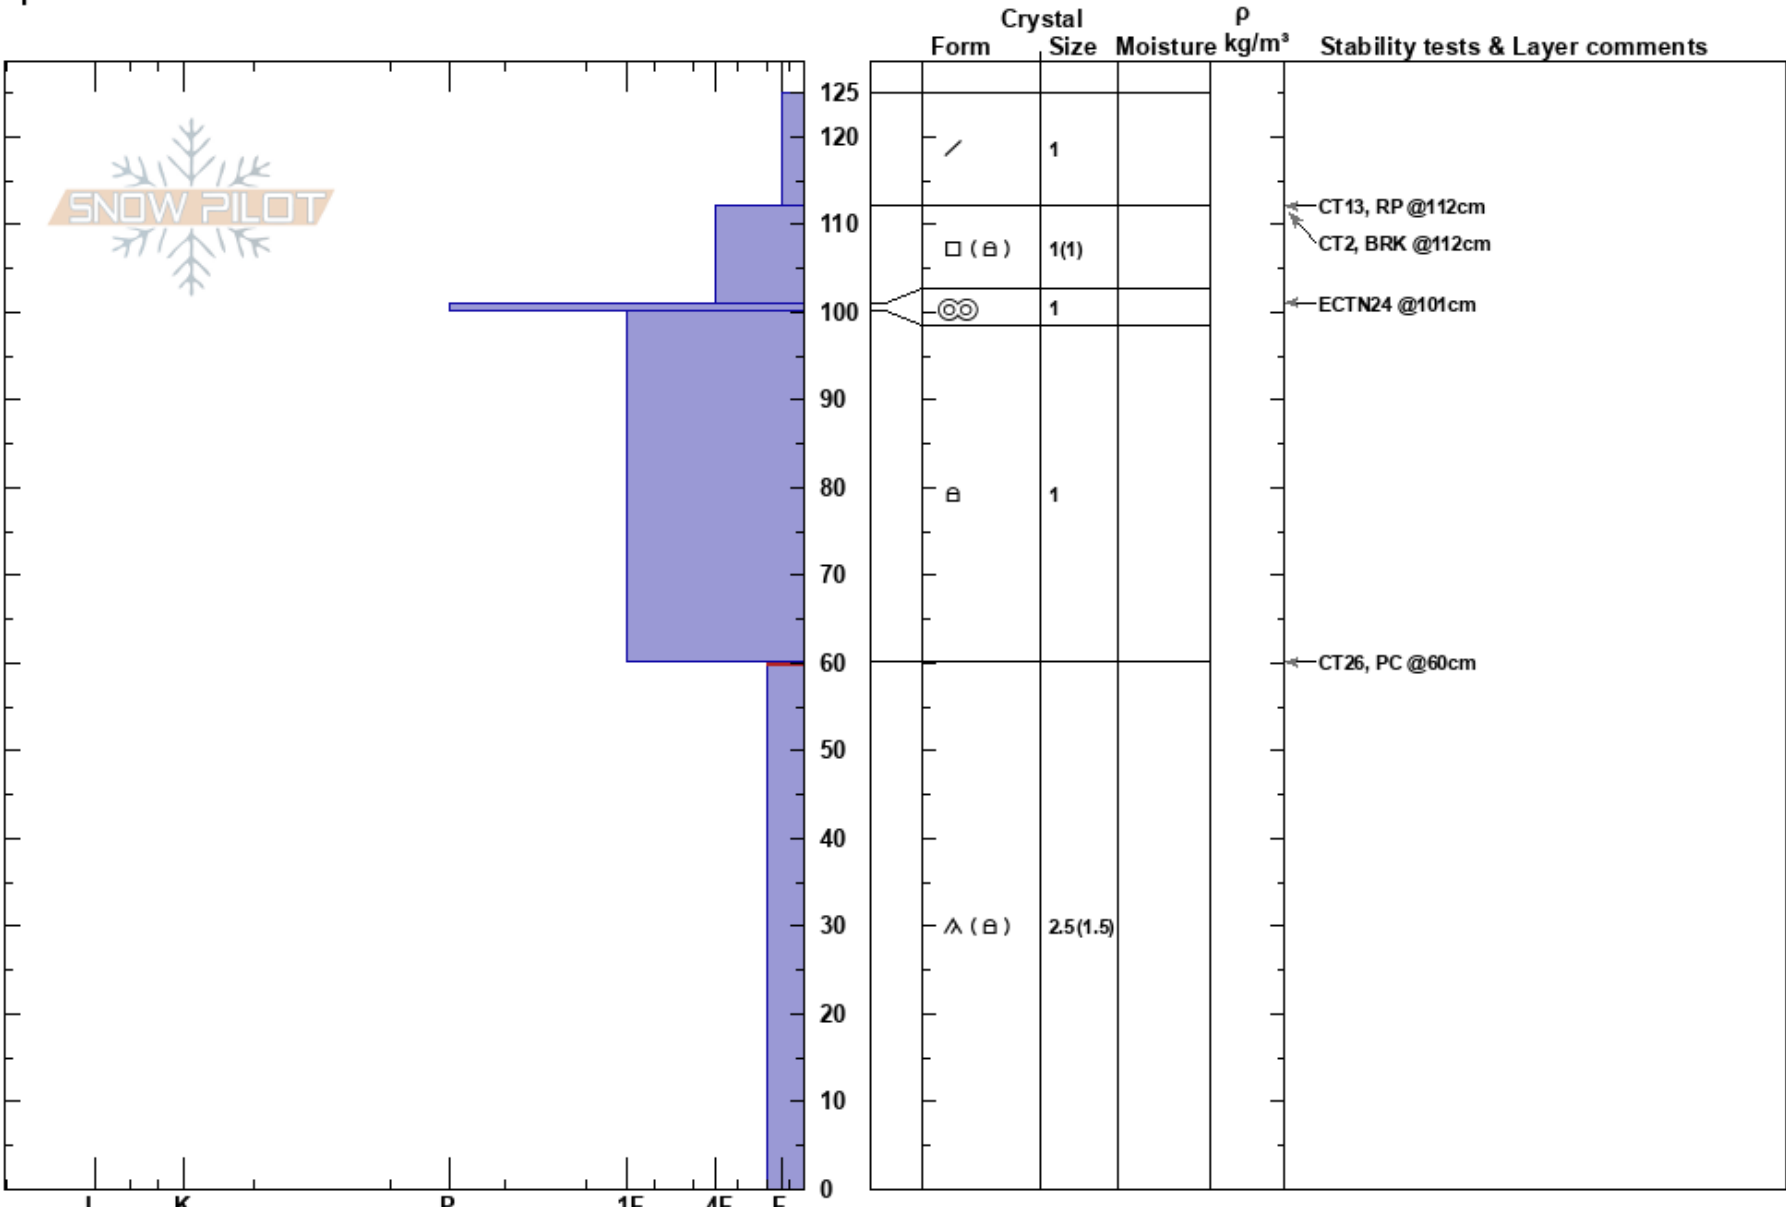

snowslide 1\_28\_24  
 San Francisco Peaks  
 AZ  
 Elevation: 11980 ft  
 Aspect: E  
 Specifics:

Mathieu Brown  
 01/28/2024 - 11:32am  
 Co-ord: 12S 438943W 3909816N  
 Slope Angle: 32°  
 Wind Loading: no

Stability: **HS:125**  
 Air Temperature: 32°F **PF:30** 60-0cm: Problematic layer  
 Sky Cover: CLR **PS: 10**  
 Precipitation: NO  
 Wind: S Light Breeze

Notes: