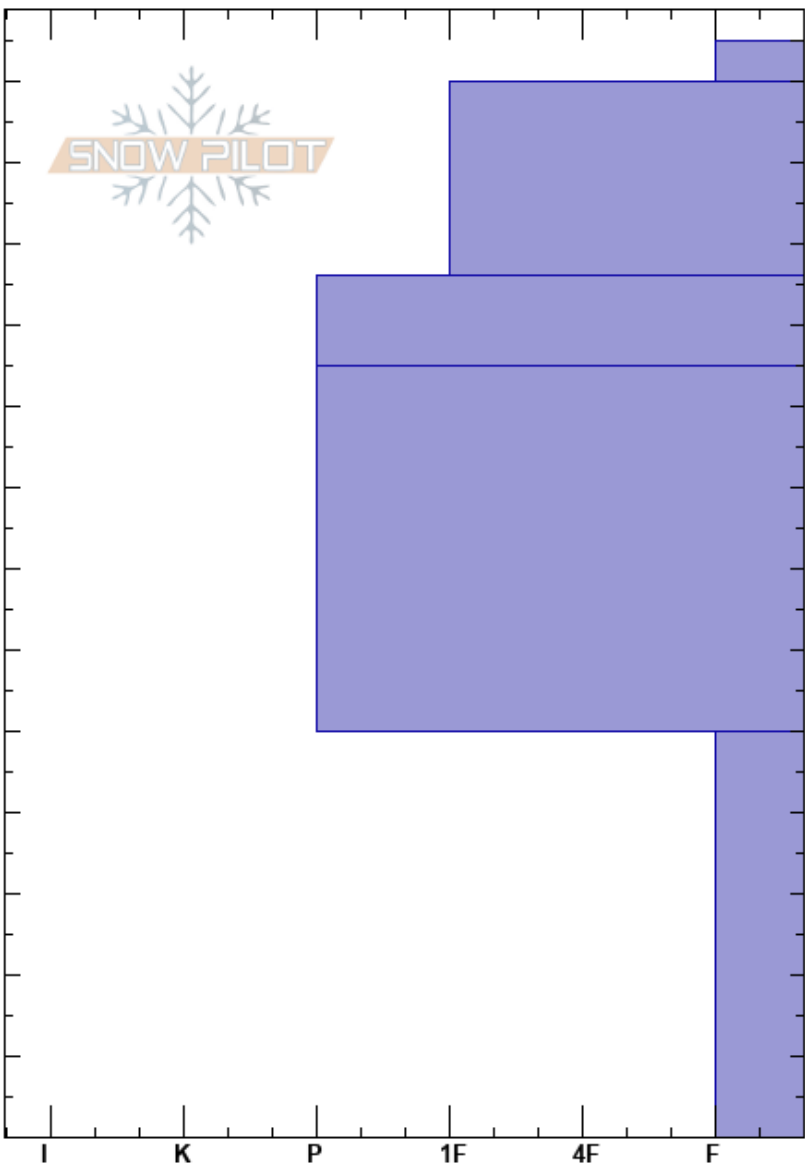

Ladies Downhill West
 Snowy Range
 WY
 Elevation: 9967 ft
 Aspect: SE
 Specifics:

Myron Allen
 01/27/2024 - 1:15pm
 Co-ord: 41.33575N, -106.21608W
 Slope Angle: 25°
 Wind Loading: no

Stability: Good
 Air Temperature:
 Sky Cover: CLR
 Precipitation: NO
 Wind: W Moderate

HS: 135
 PS: 5 50-0cm: Problematic layer

Height (cm)	Crystal		Moisture	ρ kg/m ³	Stability tests & Layer comments
	Form	Size			
135	/	0.5			
120	•	0.5			← STE @112cm
100	•	0.5			
75	•	0.5			← STM @75cm
65					← STM @65cm
25	□	2			
0					← ECTX