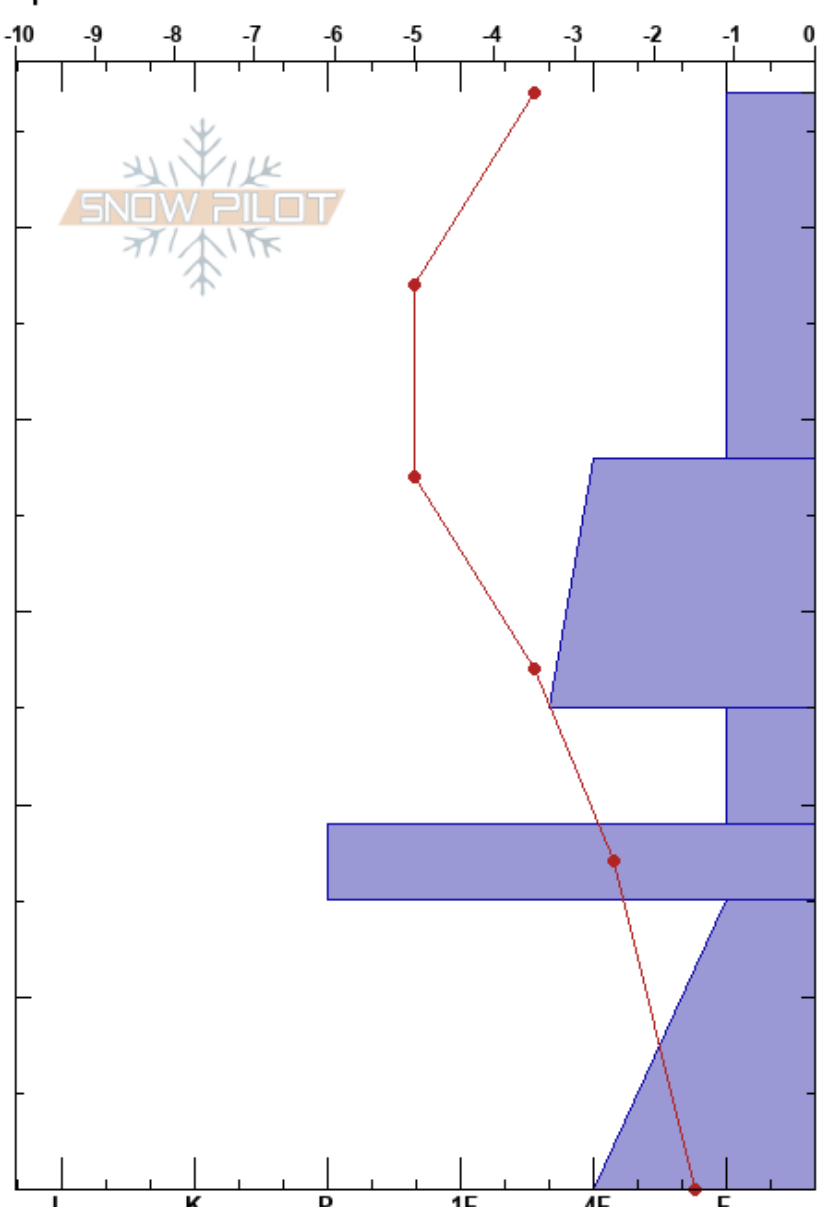

SW Below Treeline
San Francisco Peaks
AZ

Elevation: 10200 ft
Aspect: 250°

Specifics:

Troy Marino

01/27/2024 - 10:30am

Co-ord: 35.33369N, -111.69789W

Slope Angle: 25°

Wind Loading: no

Stability:

Air Temperature: -1°C

Sky Cover: CLR

Precipitation: NO

Wind: Calm

HS:57

PF:25 25-19cm:Problematic layer

Layer Notes:

Form	Crystal Size	Moisture	ρ kg/m ³	Stability tests & Layer comments
/				
•				
◻	1			← ECTN22 @25cm
◊				← ECTP28 @19.5cm
B (^)	(2)			← CT13, Q1 @15cm ← CT14, Q1 @15cm

Notes:

I K P 1F 4F F