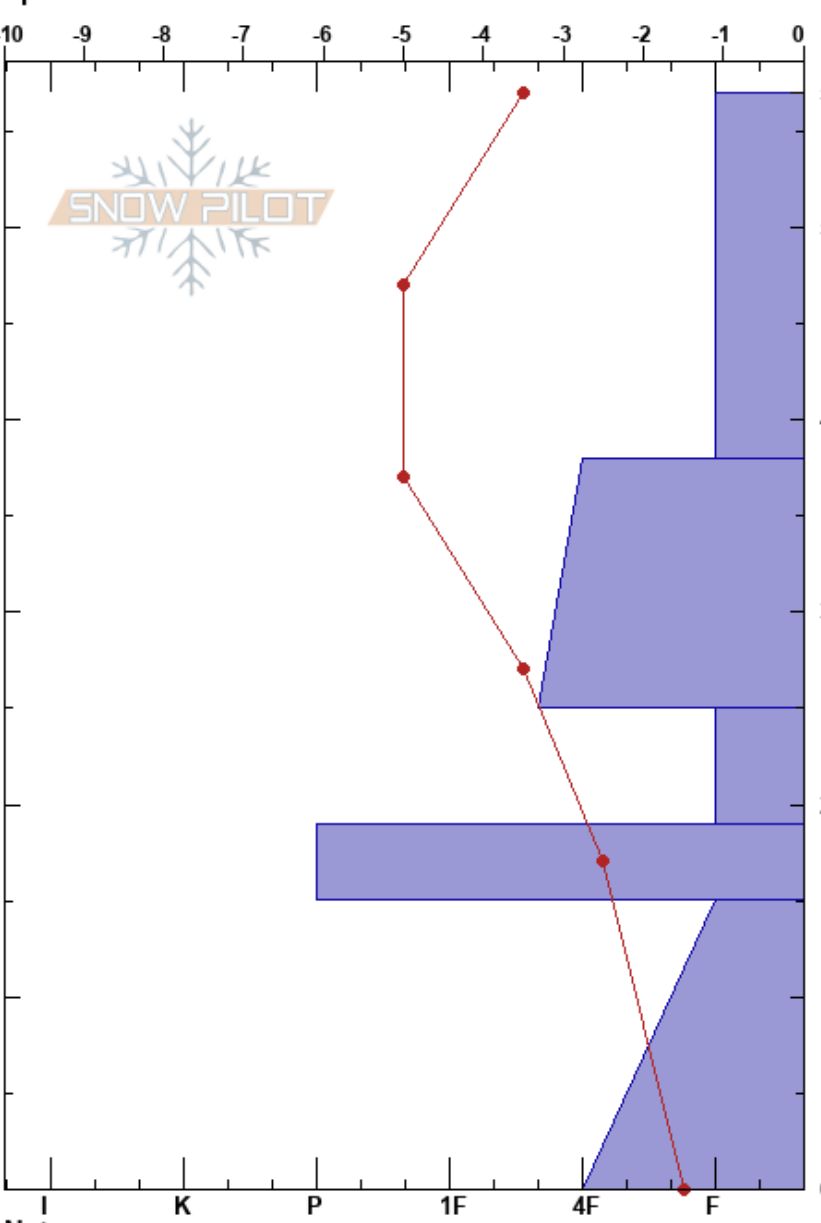

SW Below Treeline
 San Francisco Peaks
 AZ
Elevation: 10200 ft
Aspect: 250°
Specifics:

Troy Marino
 01/27/2024 - 10:30am
Co-ord: 35.33369N, -111.69789W
Slope Angle: 25°
Wind Loading: no

Stability:
Air Temperature: -1°C
Sky Cover: CLR
Precipitation: NO
Wind: Calm
HS:57
PF:25
 25-19cm: Problematic layer

Form	Crystal Size	Moisture	ρ kg/m ³	Stability tests & Layer comments
				← ECTN22 @25cm
□	1			← ECTP28 @19.5cm
○				← CT13, Q1 @15cm ← CT14, Q1 @15cm
⊖ (Λ)	(2)			

Notes: