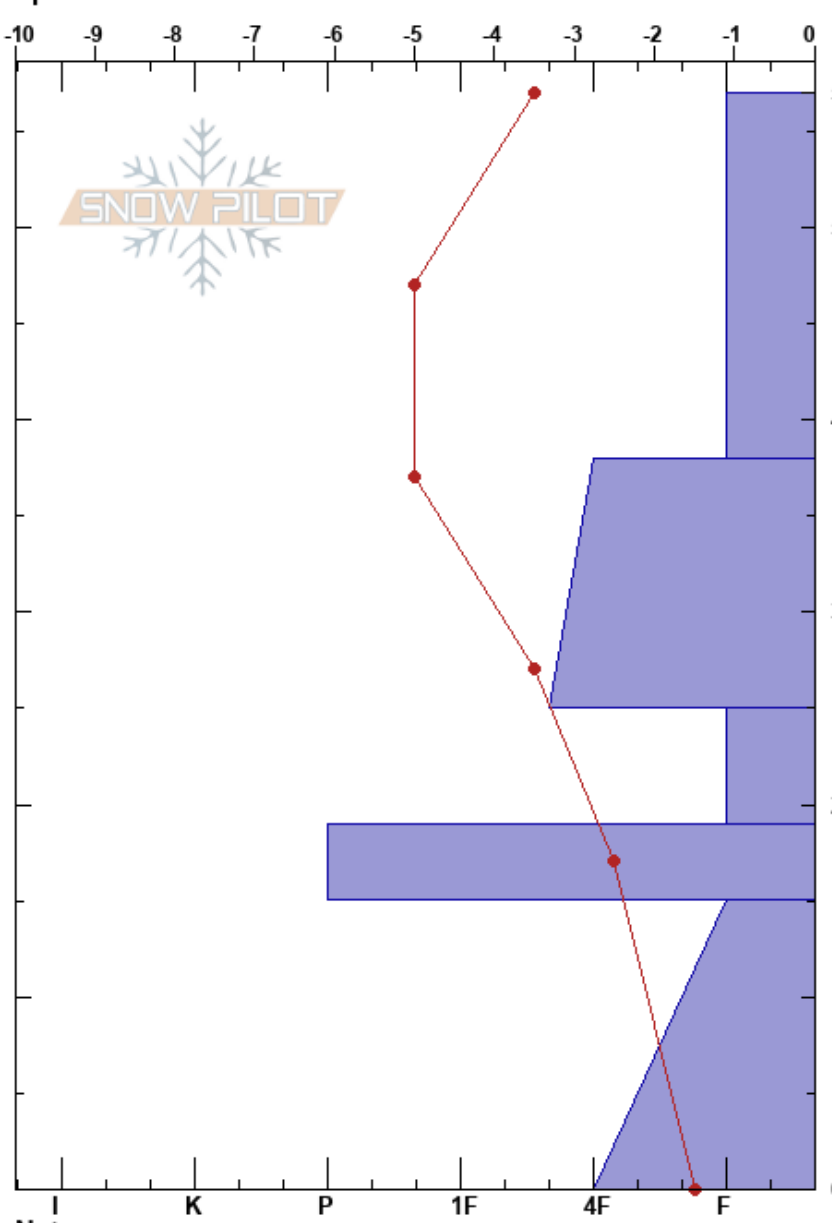

SW Below Treeline
 San Francisco Peaks
 AZ
 Elevation: 10200 ft
 Aspect: 250°
 Specifics:

Troy Marino
 01/27/2024 - 10:30am
 Co-ord: 35.33369N, -111.69789W
 Slope Angle: 25°
 Wind Loading: no

Stability:
 Air Temperature: -1°C
 Sky Cover: CLR
 Precipitation: NO
 Wind: Calm

HS:57
 PF:25
 25-19cm: Problematic layer

Form	Crystal		ρ kg/m ³	Stability tests & Layer comments
	Size	Moisture		
/				
•				
				← ECTN22 @25cm
□	1			← ECTP28 @19.5cm
○				← CT13, Q1 @15cm ← CT14, Q1 @15cm
B (^)	(2)			