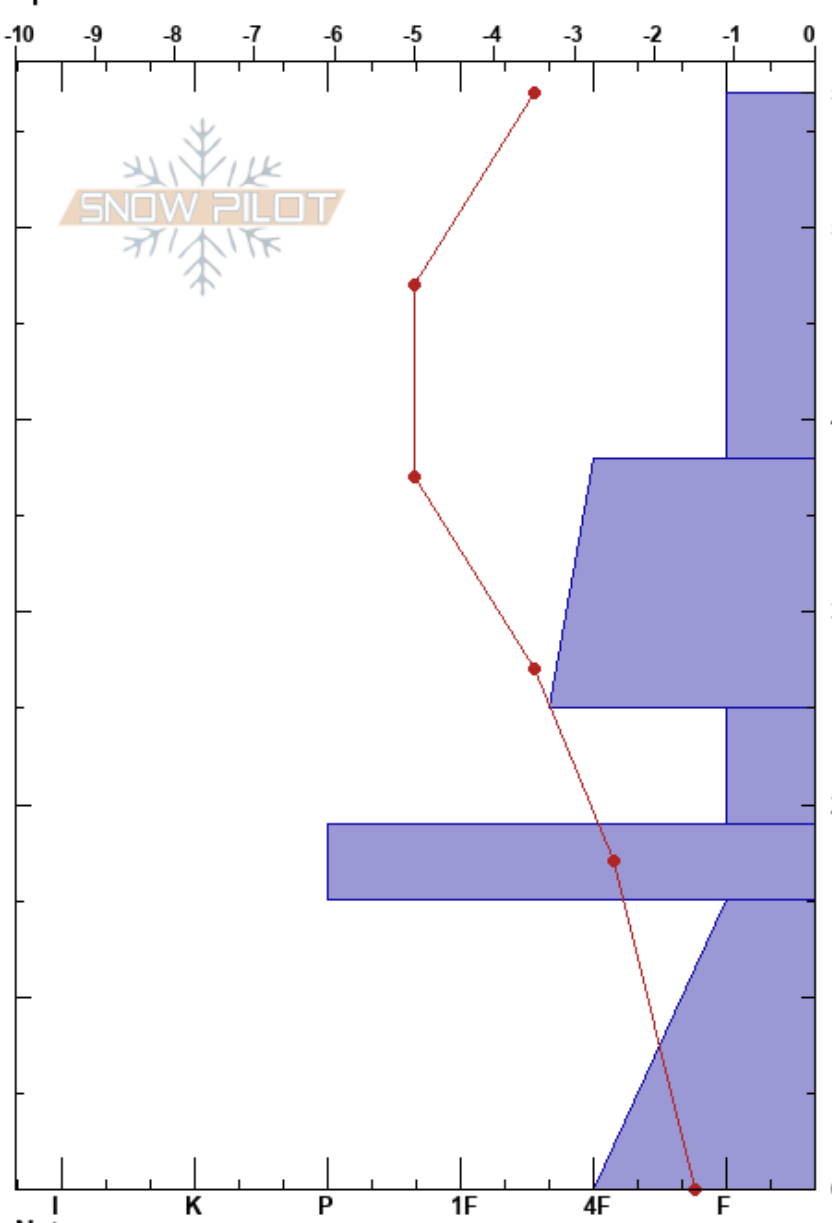

SW Below Treeline
 San Francisco Peaks
 AZ
 Elevation: 10200 ft
 Aspect: 250°
 Specifics:

Troy Marino
 01/27/2024 - 10:30am
 Co-ord: 35.33369N, -111.69789W
 Slope Angle: 25°
 Wind Loading: no

Stability:
 Air Temperature: -1°C
 Sky Cover: CLR
 Precipitation: NO
 Wind: Calm

HS:57
 PF:25 25-19cm:Problematic layer

Form	Crystal		ρ kg/m ³	Stability tests & Layer comments
	Size	Moisture		
/				
•				
□	1			← ECTN22 @25cm
○				← ECTP28 @19.5cm
B (^)	(2)			← CT13, Q1 @15cm ← CT14, Q1 @15cm