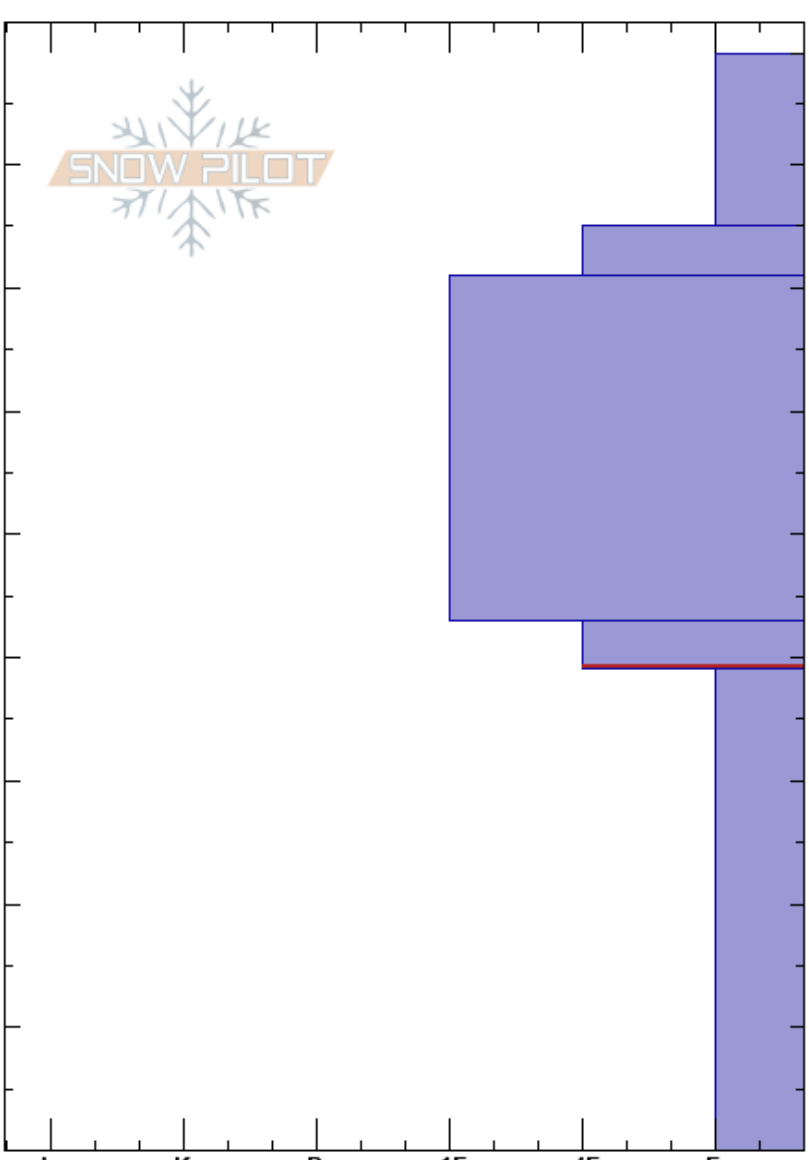

CZ Bowl Center  
 Gros Ventre Range  
 WY  
**Elevation:** 7720 ft  
**Aspect:** NW

Mitch Dann  
 01/27/2024 - 12:00pm  
**Co-ord:** 43.46325N, -110.74889W  
**Slope Angle:** 33°  
**Wind Loading:** previous

**Stability:**  
**Air Temperature:** -4°C  
**Sky Cover:** OVC  
**Precipitation:** NO  
**Wind:** Calm

**HS:**89  
**PF:**23  
**PS:** 18  
 43-39cm: Problematic layer

**Specifics:** Pit dug in a Ski Area; Collapsing, localized; Cracking; Recent avalanche activity on similar slopes

Crystal Form	Crystal Size	Moisture	ρ kg/m³	Stability tests & Layer comments
/				
•				
•				
⊙				
⊙				
□				

← CT3, Q1 @39cm  
 ← ECTPV @39cm

**Notes:** Closed Terrain within a ski area  
 Previously controlled nearby this area