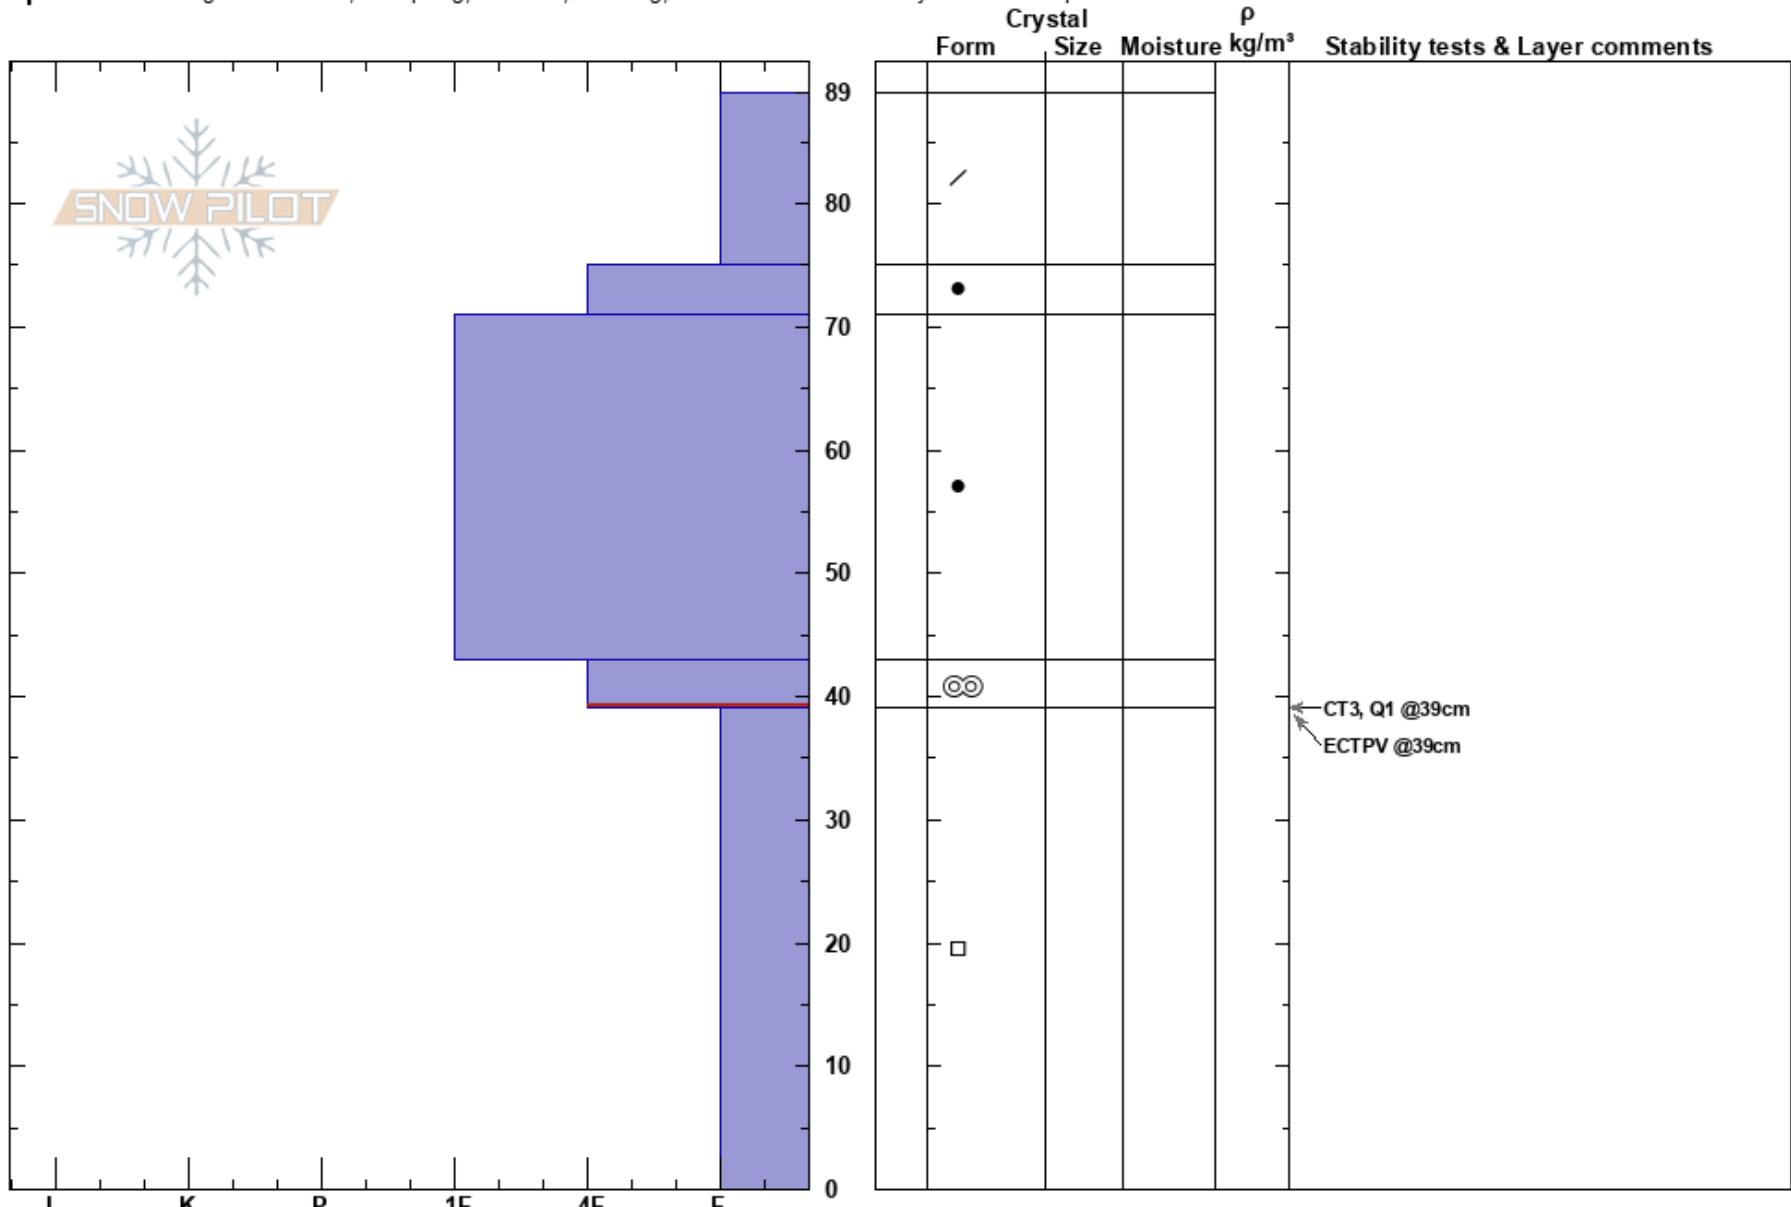

CZ Bowl Center
 Gros Ventre Range
 WY
Elevation: 7720 ft
Aspect: NW

Mitch Dann
 01/27/2024 - 12:00pm
Co-ord: 43.46325N, -110.74889W
Slope Angle: 33°
Wind Loading: previous

Stability:
Air Temperature: -4°C
Sky Cover: OVC
Precipitation: NO
Wind: Calm

HS:89
PF:23
PS: 18
 43-39cm: Problematic layer

Specifics: Pit dug in a Ski Area; Collapsing, localized; Cracking; Recent avalanche activity on similar slopes

Notes: Closed Terrain within a ski area
 Previously controlled nearby this area