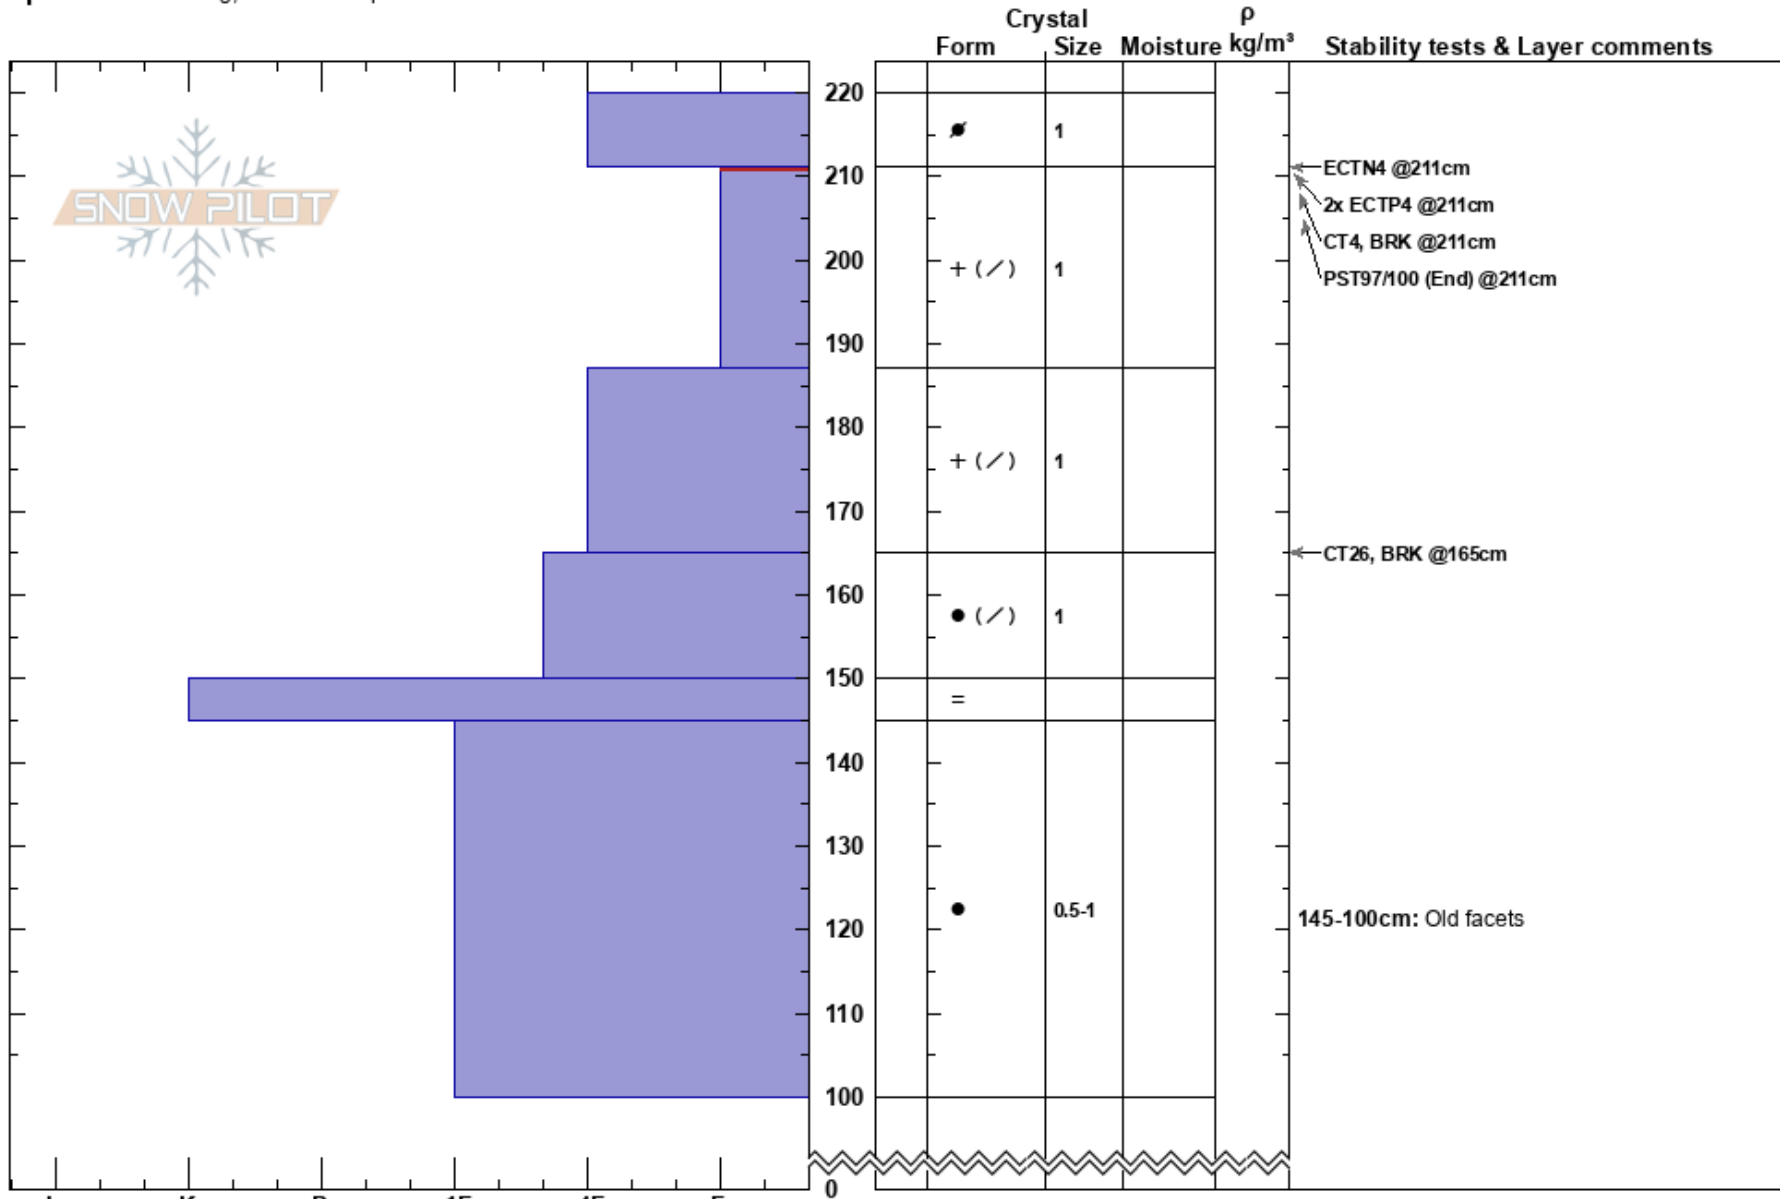

PS: 20

211-187cm: Problematic layer

NV

Co-ord: 39.29208N, -119.89934W

Sky Cover: OVC

145-100cm: Old facets

Elevation: 9130 ft

Slope Angle: 31°

Precipitation: NO

Wind: SW Moderate

Aspect: 352°

Wind Loading: previous

Specifics: Cracking; We skied slope

Notes: Pit dug in near treeline terrain.