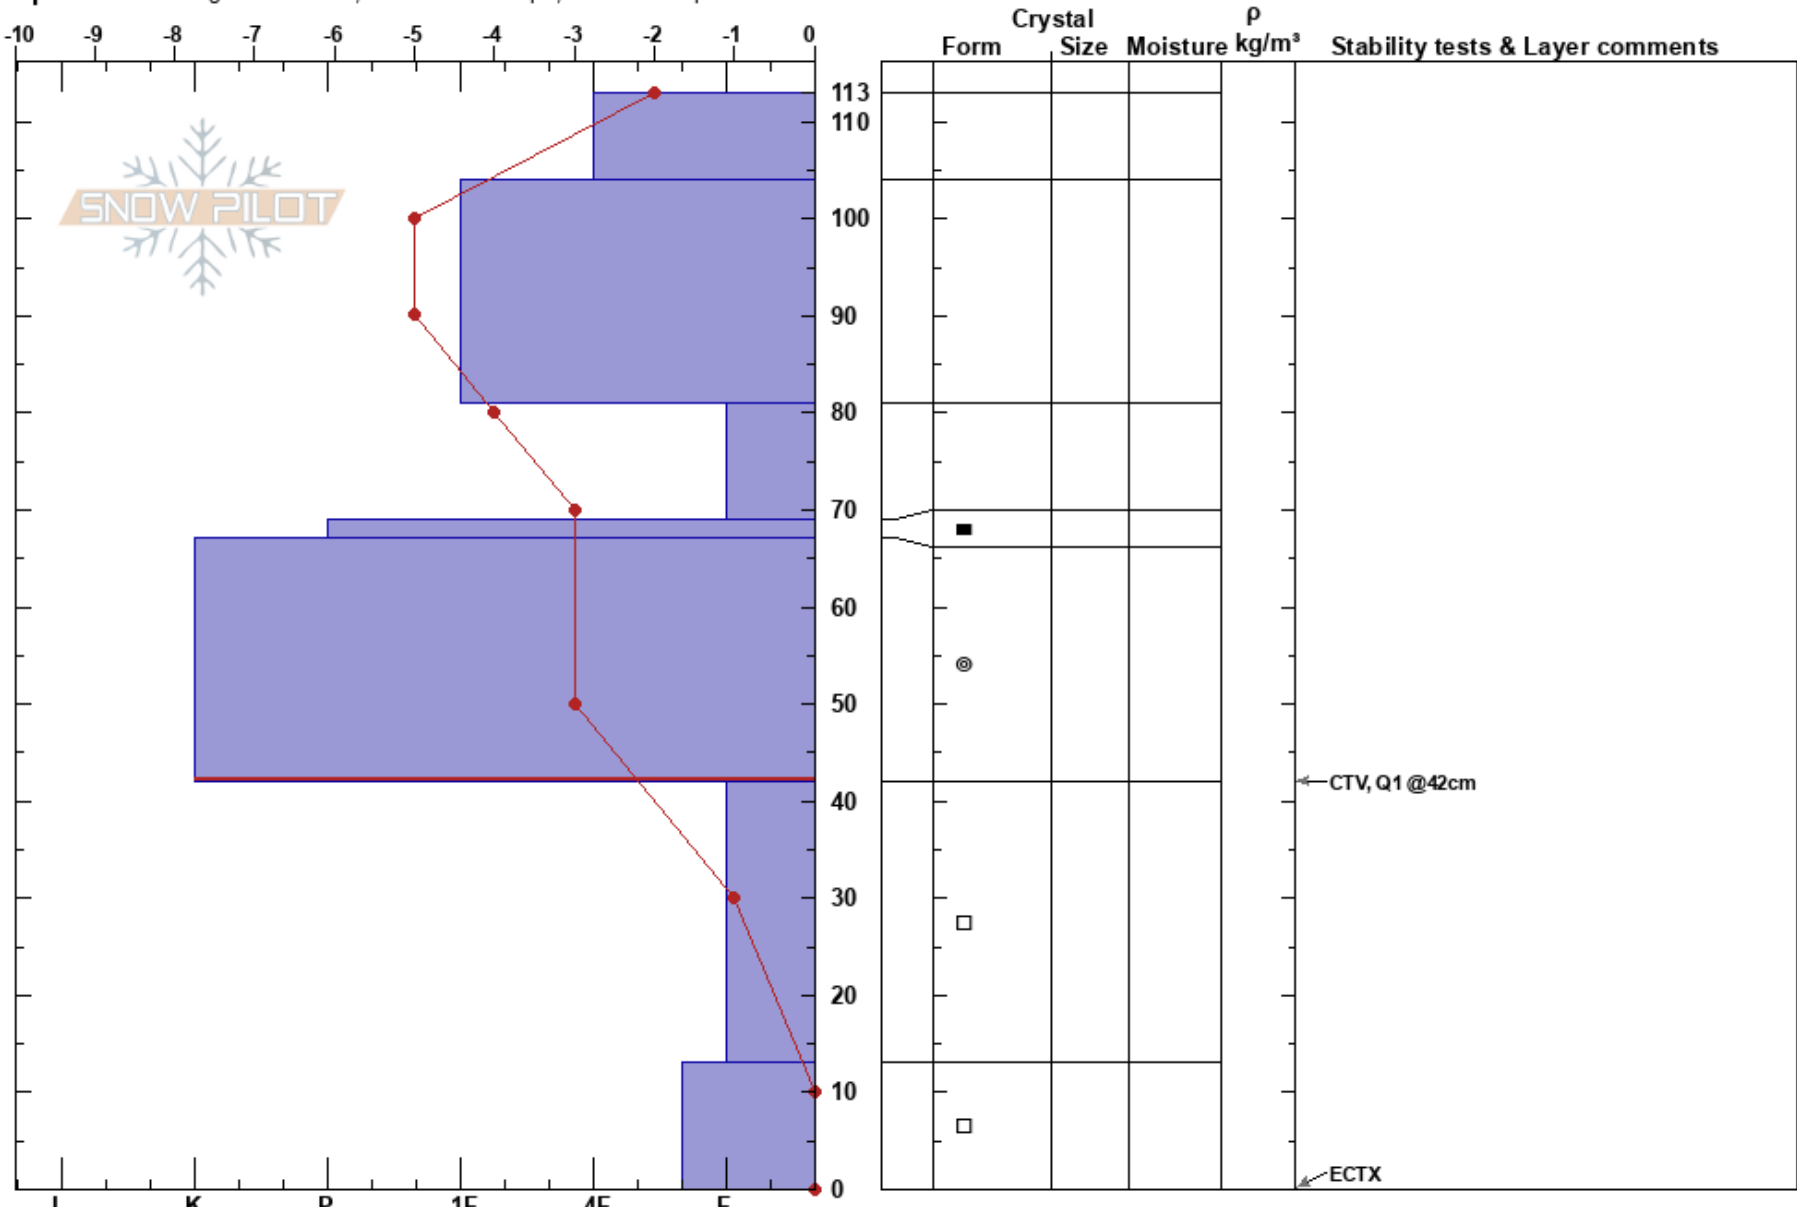

Dead Dog  
 Gros Ventre Range  
 WY  
 Elevation: 7730 ft  
 Aspect: N  
 Specifics: Pit dug in a Ski Area; Ski tracks on slope; We skied slope

Mitch Dann  
 01/27/2024 - 1:00pm  
 Co-ord: 43.46244N, -110.74872W  
 Slope Angle: 36°  
 Wind Loading: previous

Stability: **HS:113**  
 Air Temperature: -4°C  
 Sky Cover: OVC  
 Precipitation: NO  
 Wind: S Light Breeze  
 Layer Notes: 67-42cm: Problematic layer

**Notes:** Wind transported snow including man made snow  
 Area had been previously controlled. Debris noted at 60 CM from ground