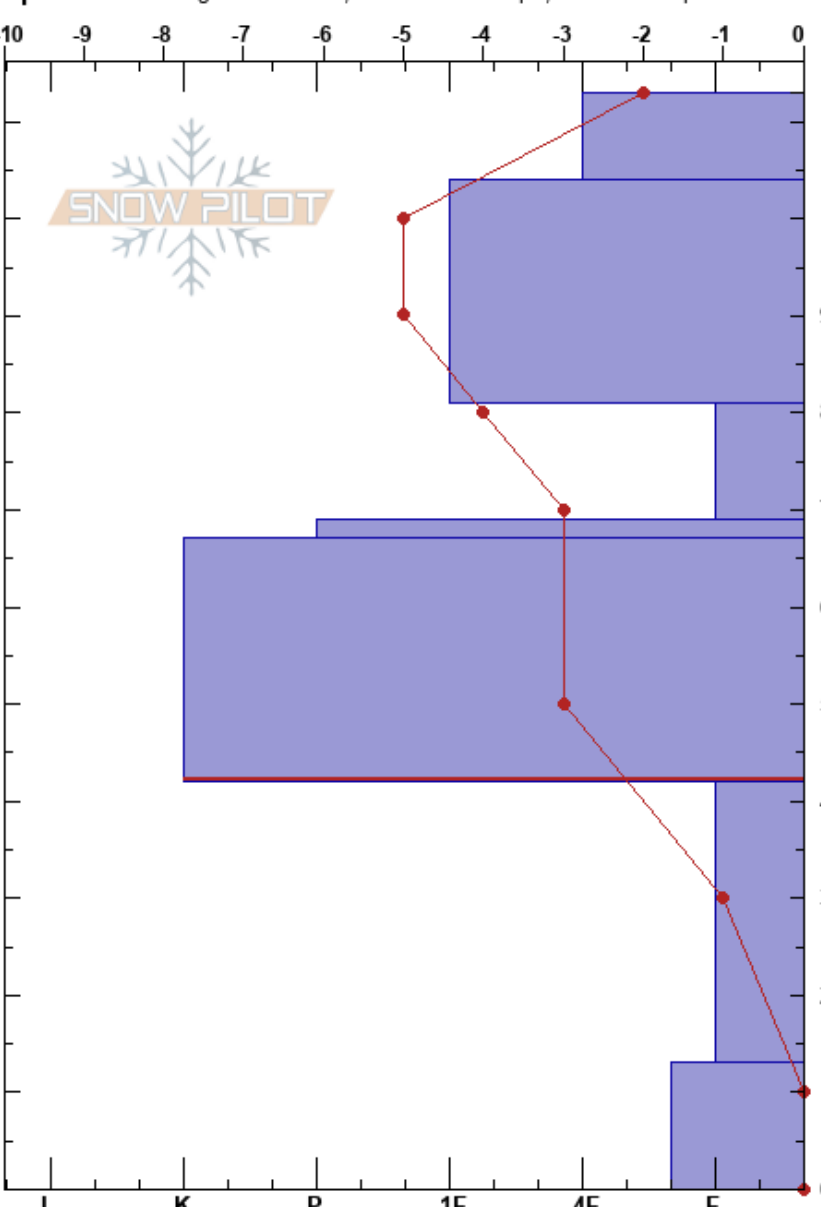

Dead Dog  
 Gros Ventre Range  
 WY  
 Elevation: 7730 ft  
 Aspect: N  
 Specifics: Pit dug in a Ski Area; Ski tracks on slope; We skied slope

Mitch Dann  
 01/27/2024 - 1:00pm  
 Co-ord: 43.46244N, -110.74872W  
 Slope Angle: 36°  
 Wind Loading: previous

Stability: **HS:113**  
 Air Temperature: -4°C  
 Sky Cover: OVC  
 Precipitation: NO  
 Wind: S Light Breeze

Layer Notes:  
 67-42cm: Problematic layer

Depth (cm)	Crystal		$\rho$ kg/m <sup>3</sup>	Stability tests & Layer comments
	Form	Size		
113				
110				
100				
90				
80				
70	■			
60				
50	⊙			
40				← CTV, Q1 @42cm
30	□			
20				
10	□			
0				← ECTX

**Notes:** Wind transported snow including man made snow  
 Area had been previously controlled. Debris noted at 60 CM from ground