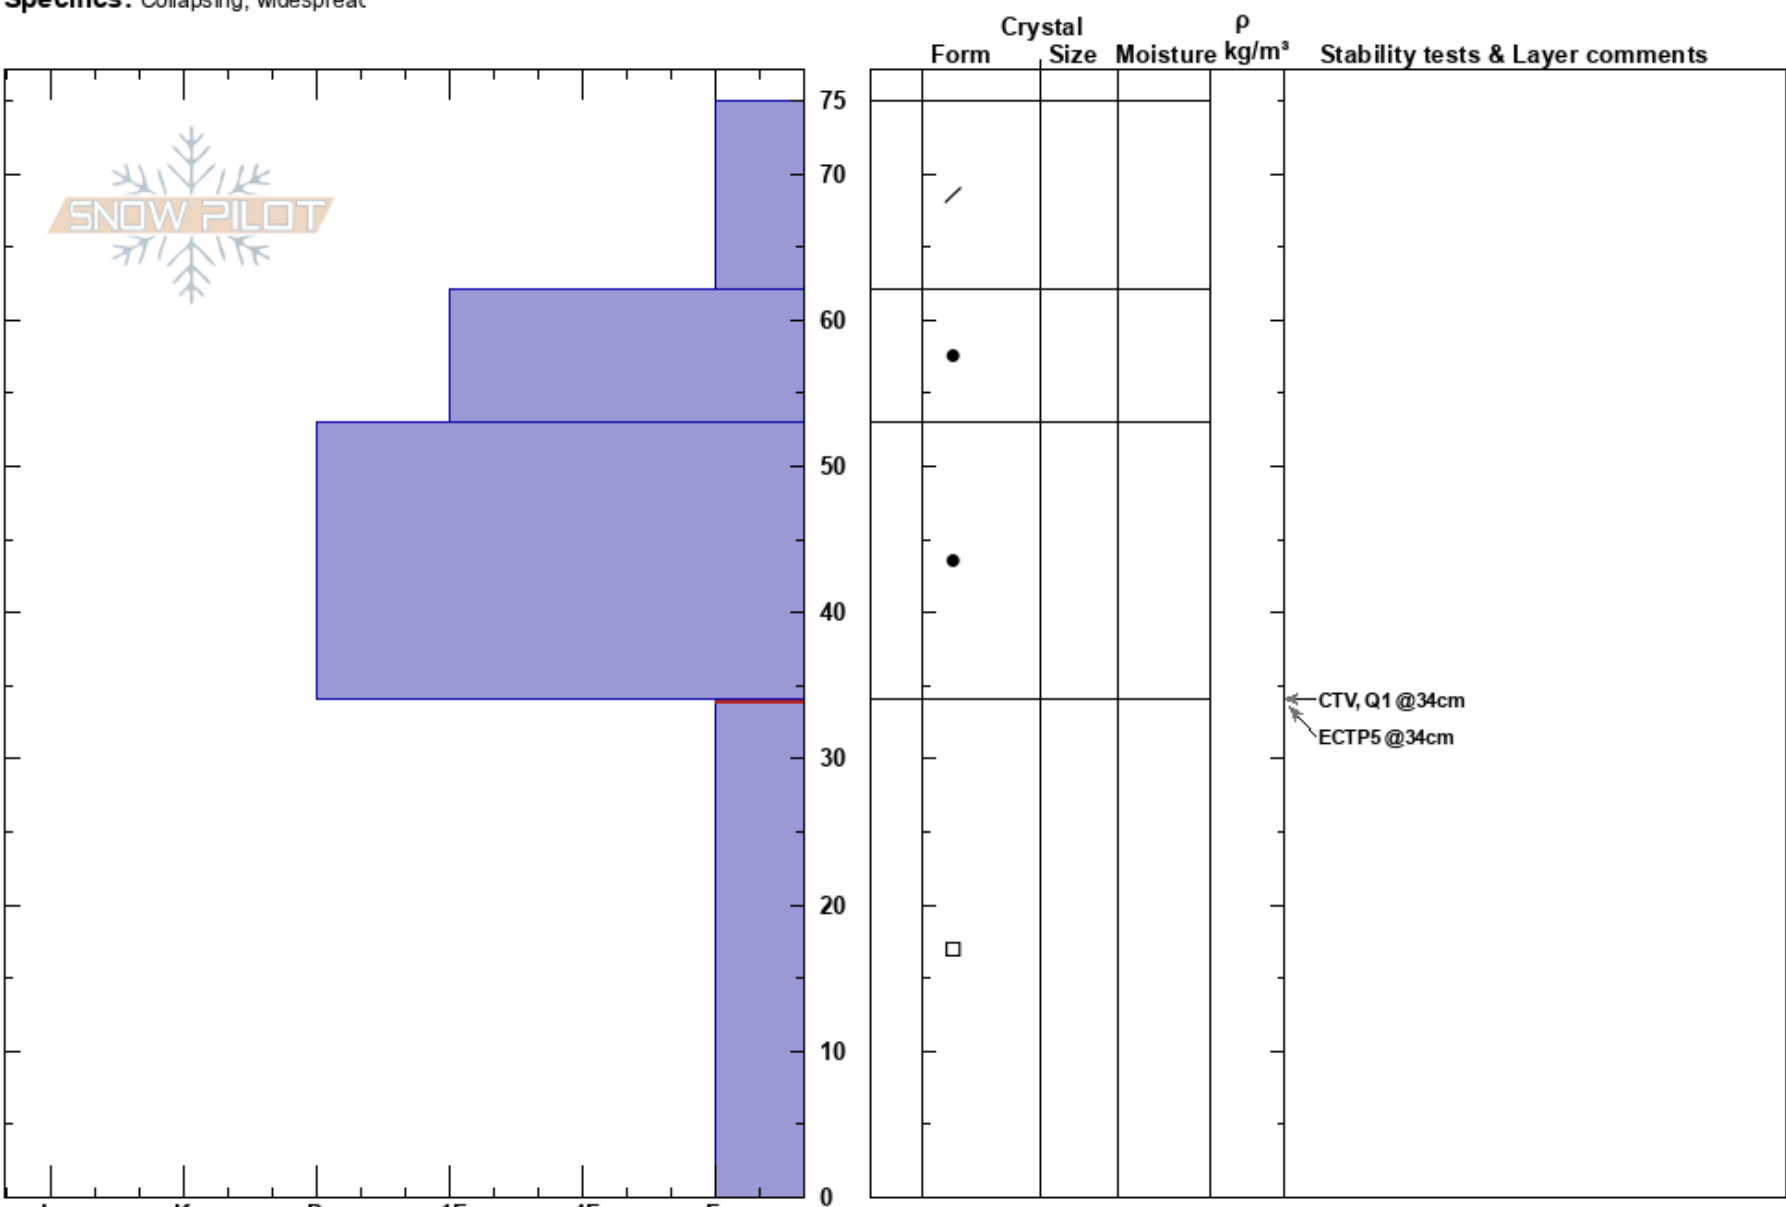

Stanley's Ridge  
 Gros Ventre Range  
 WY  
 Elevation: 7890 ft  
 Aspect: N  
 Specifics: Collapsing, widespreac

Mitch Dann  
 01/27/2024 - 2:15pm  
 Co-ord: 43.45392N, -110.73120W  
 Slope Angle: 23°  
 Wind Loading: no

Stability: **HS:75**  
 Air Temperature: -4°C **PS: 15** 34-0cm: Problematic layer  
 Sky Cover: OVC  
 Precipitation: NO  
 Wind: Calm

Notes: