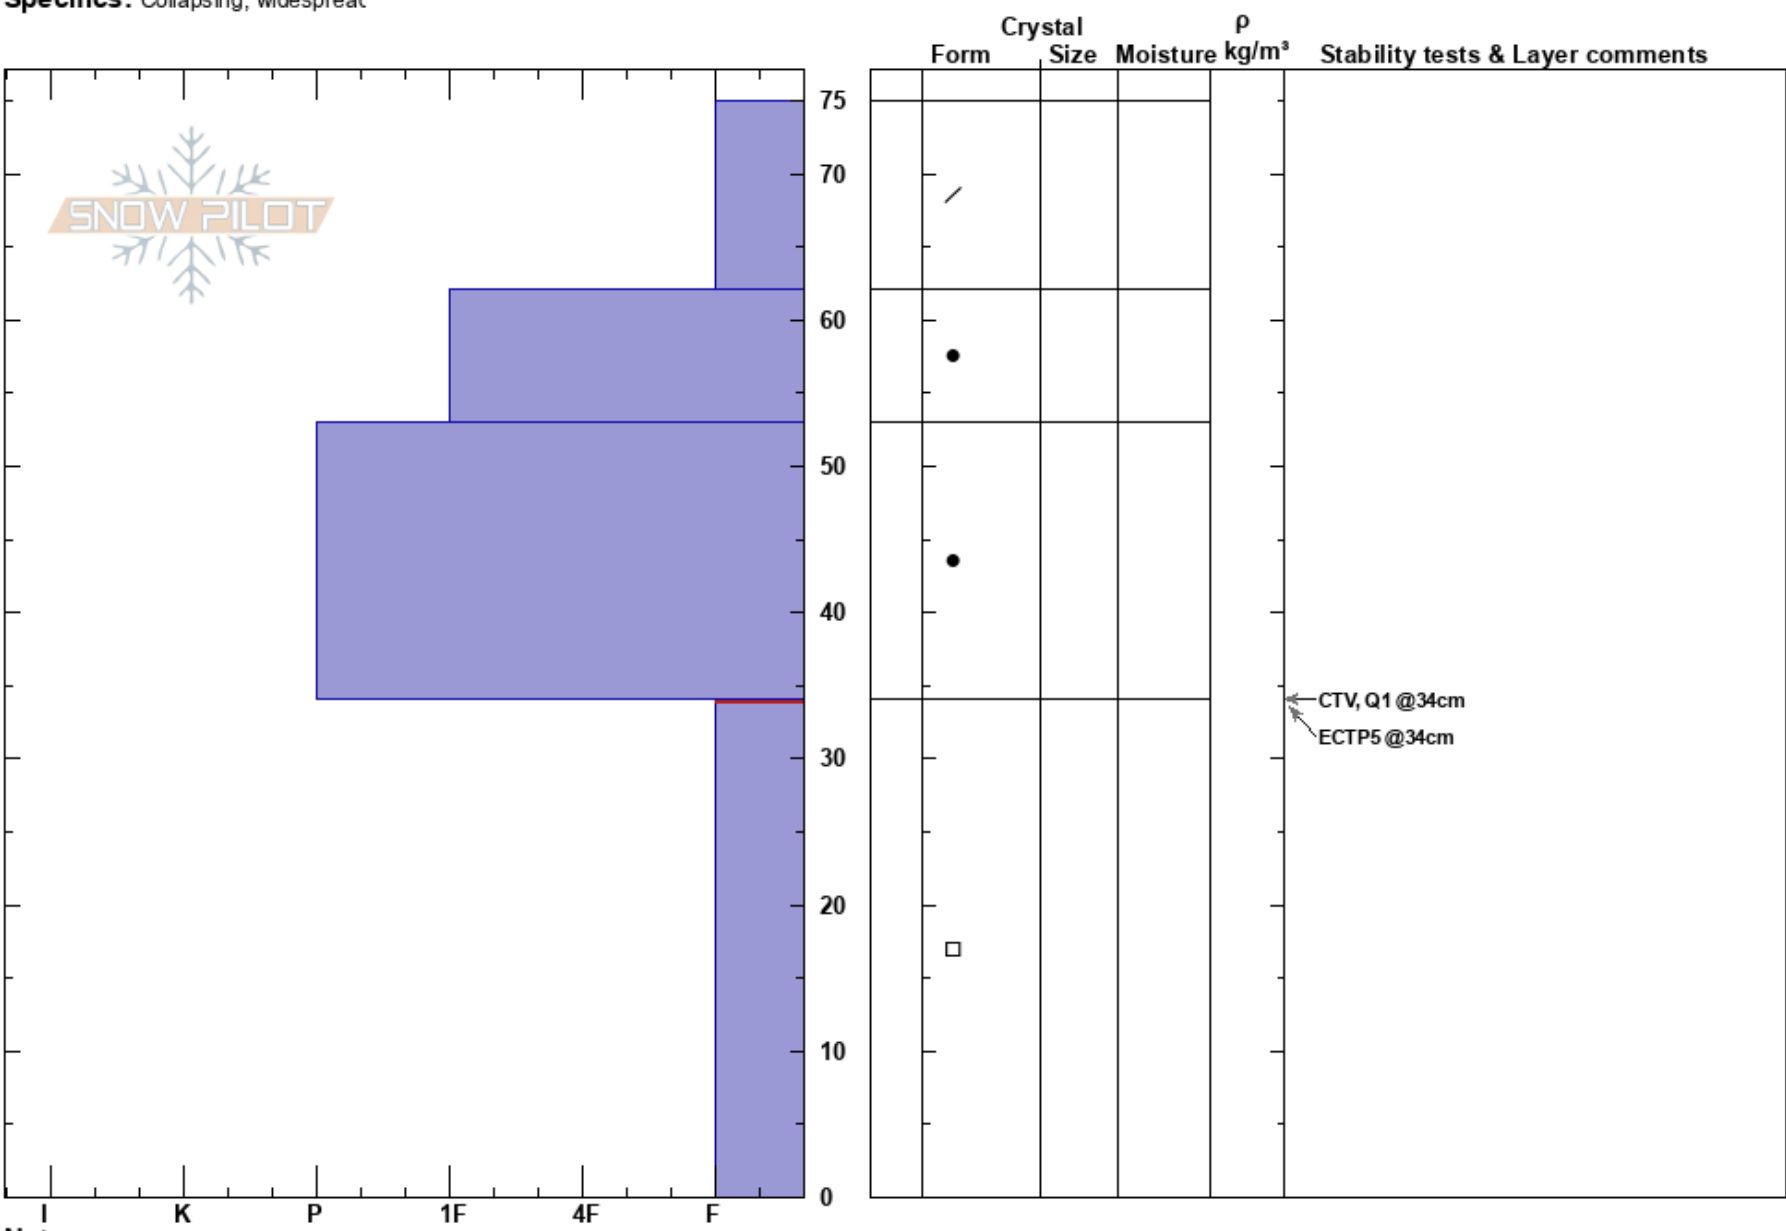

Stanley's Ridge
 Gros Ventre Range
 WY
 Elevation: 7890 ft
 Aspect: N
 Specifics: Collapsing, widespreac

Mitch Dann
 01/27/2024 - 2:15pm
 Co-ord: 43.45392N, -110.73120W
 Slope Angle: 23°
 Wind Loading: no

Stability: **HS:75**
 Air Temperature: -4°C
 Sky Cover: OVC
 Precipitation: NO
 Wind: Calm
 PS: 15 34-0cm: Problematic layer

← CTV, Q1 @34cm
 ← ECTP5 @34cm

Notes: