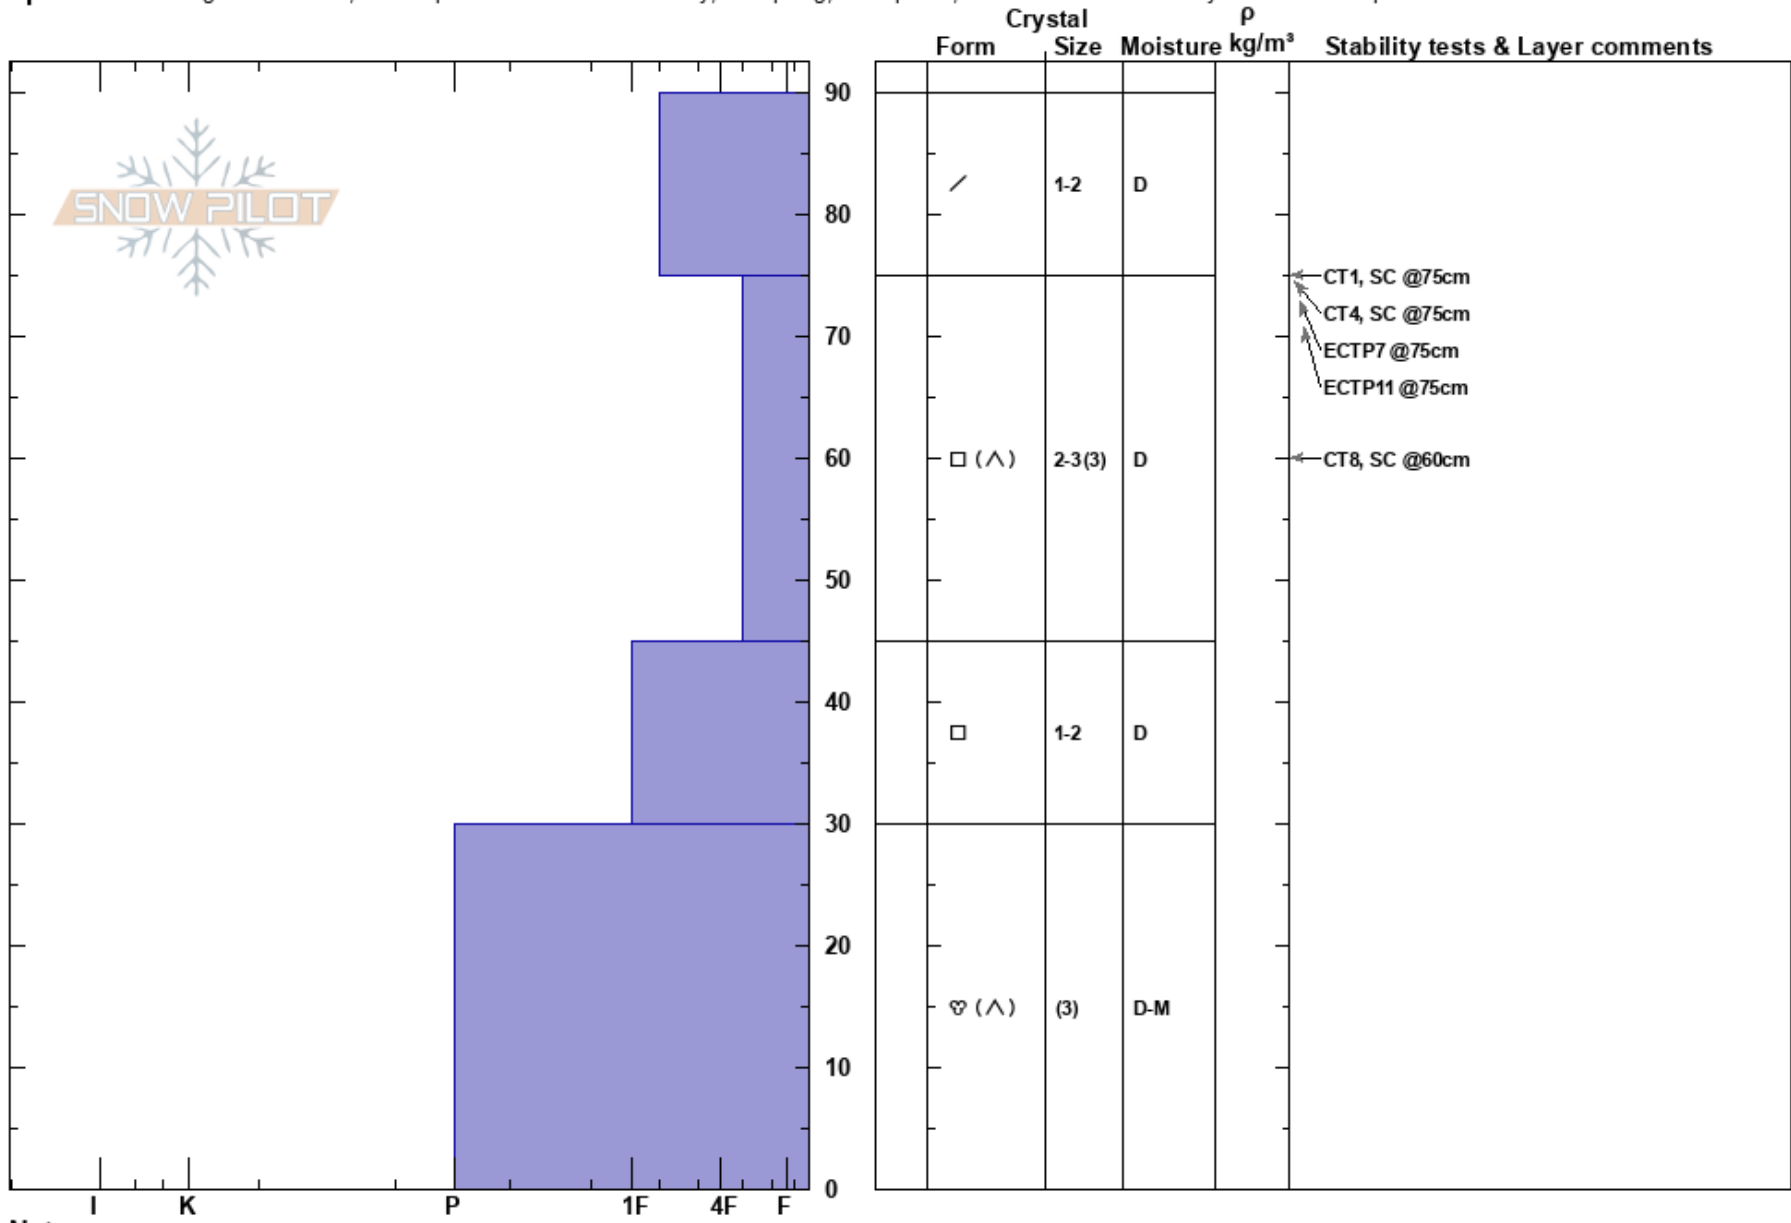

Kain Meadow
 Banff, Yoho and Kootenay 27/01/2024 - 12:00
 AB
Elevation: 2050 m
Aspect: W
Co-ord:
Slope Angle: 20°
Wind Loading:

Stability:
Air Temperature:
Sky Cover: BKN
Precipitation: NO
Wind: Calm
HS: 90
PF: 60
PS: 15
 75-45cm: Problematic layer

Specifics: Pit dug in a Ski Area; Pit is representative of backcountry; Collapsing, widespread; Recent avalanche activity on different slopes

Notes: