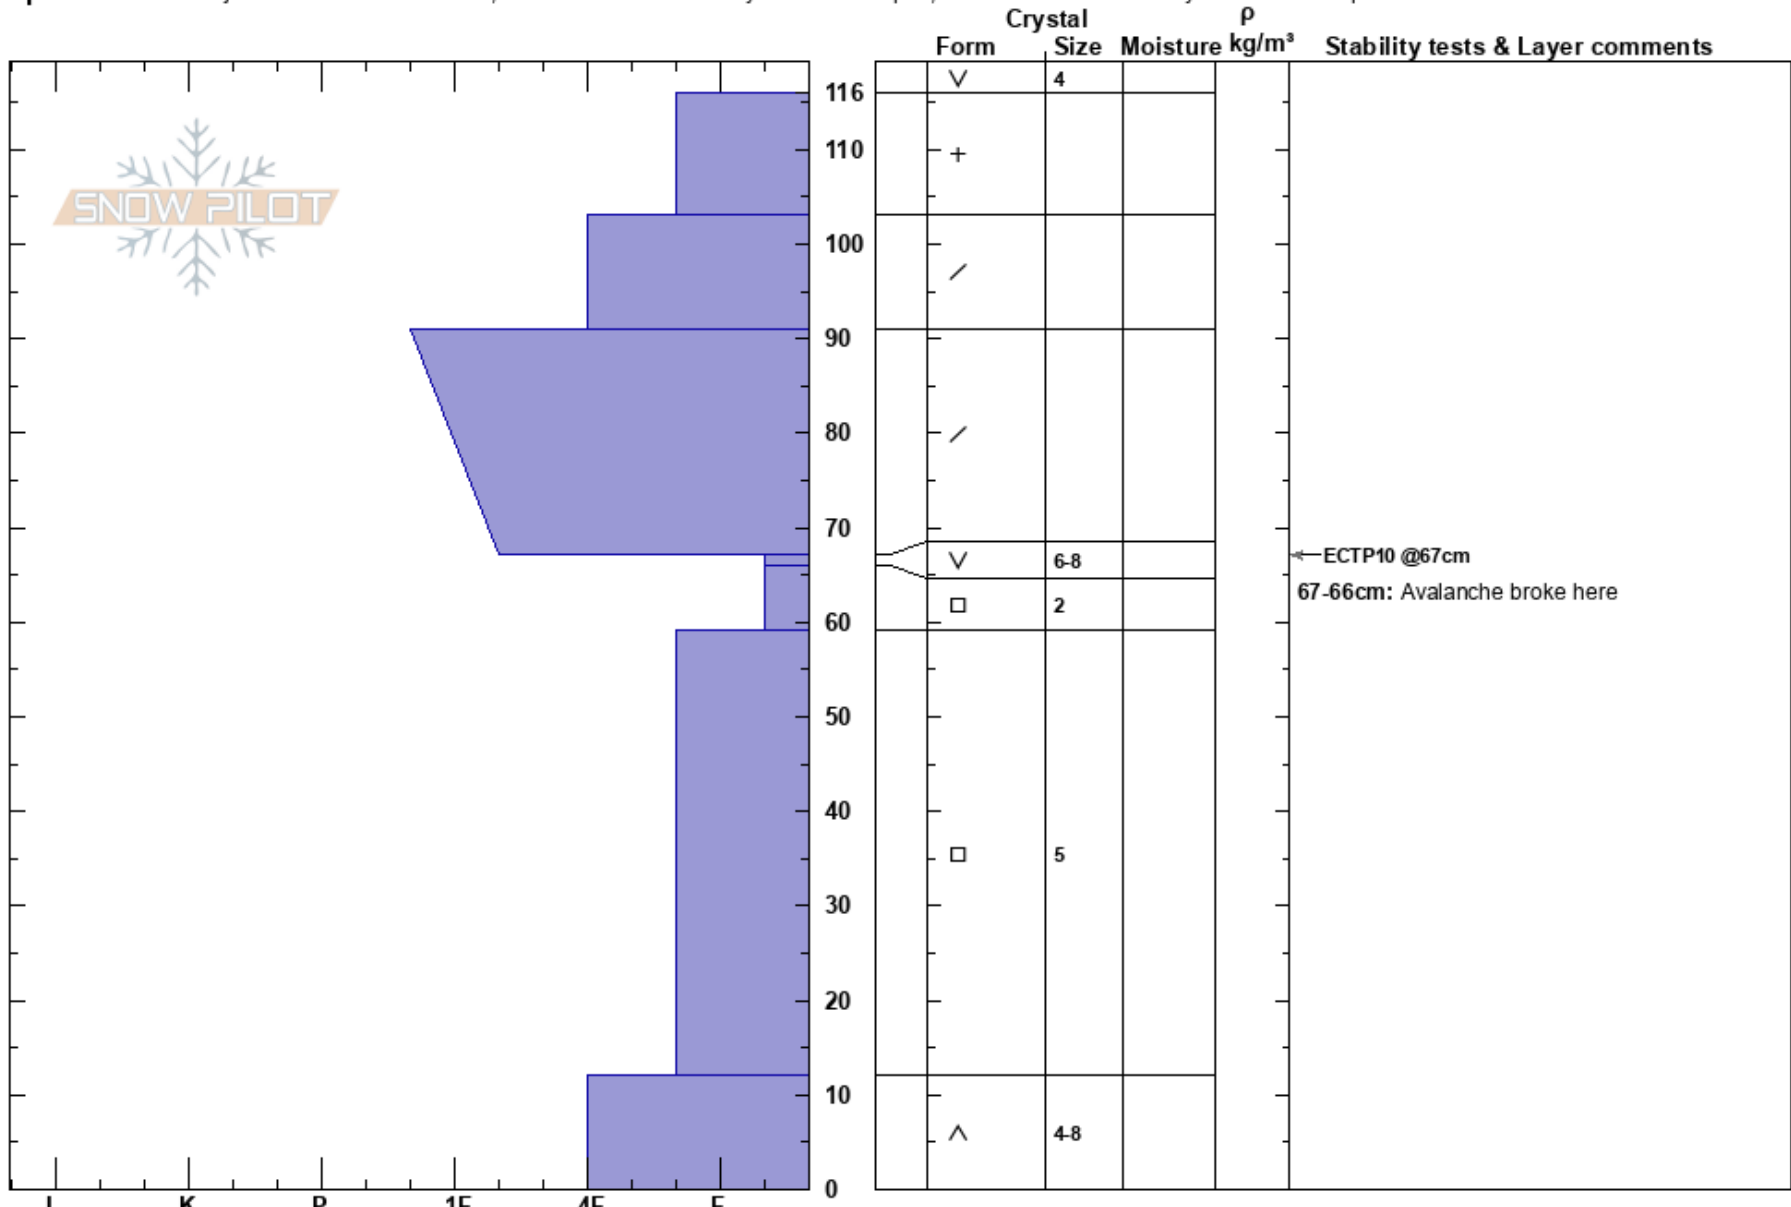

First Yellow Mule AMr
 Madison Range-N
 MT
 Elevation: 9300 ft
 Aspect: 2°

Zach Peterson
 01/22/2024 - 12:00pm
 Co-ord: 45.17492N, -111.38470W
 Slope Angle: 38°
 Wind Loading: no

Stability: Poor
 Air Temperature:
 Sky Cover: SCT
 Precipitation: NO
 Wind: Calm

HS:116
 Layer Notes:
 67-66cm: Avalanche broke here
 67-66cm: Problematic layer

Specifics: Pit is adjacent to avalanche: crown; Recent avalanche activity on similar slopes; Recent avalanche activity on different slopes

Notes: Dug in the crown of an avalanche that was remotely triggered in the flats by a snowmobiler on 01/24/2024. SS-AMr-R2-D2-O