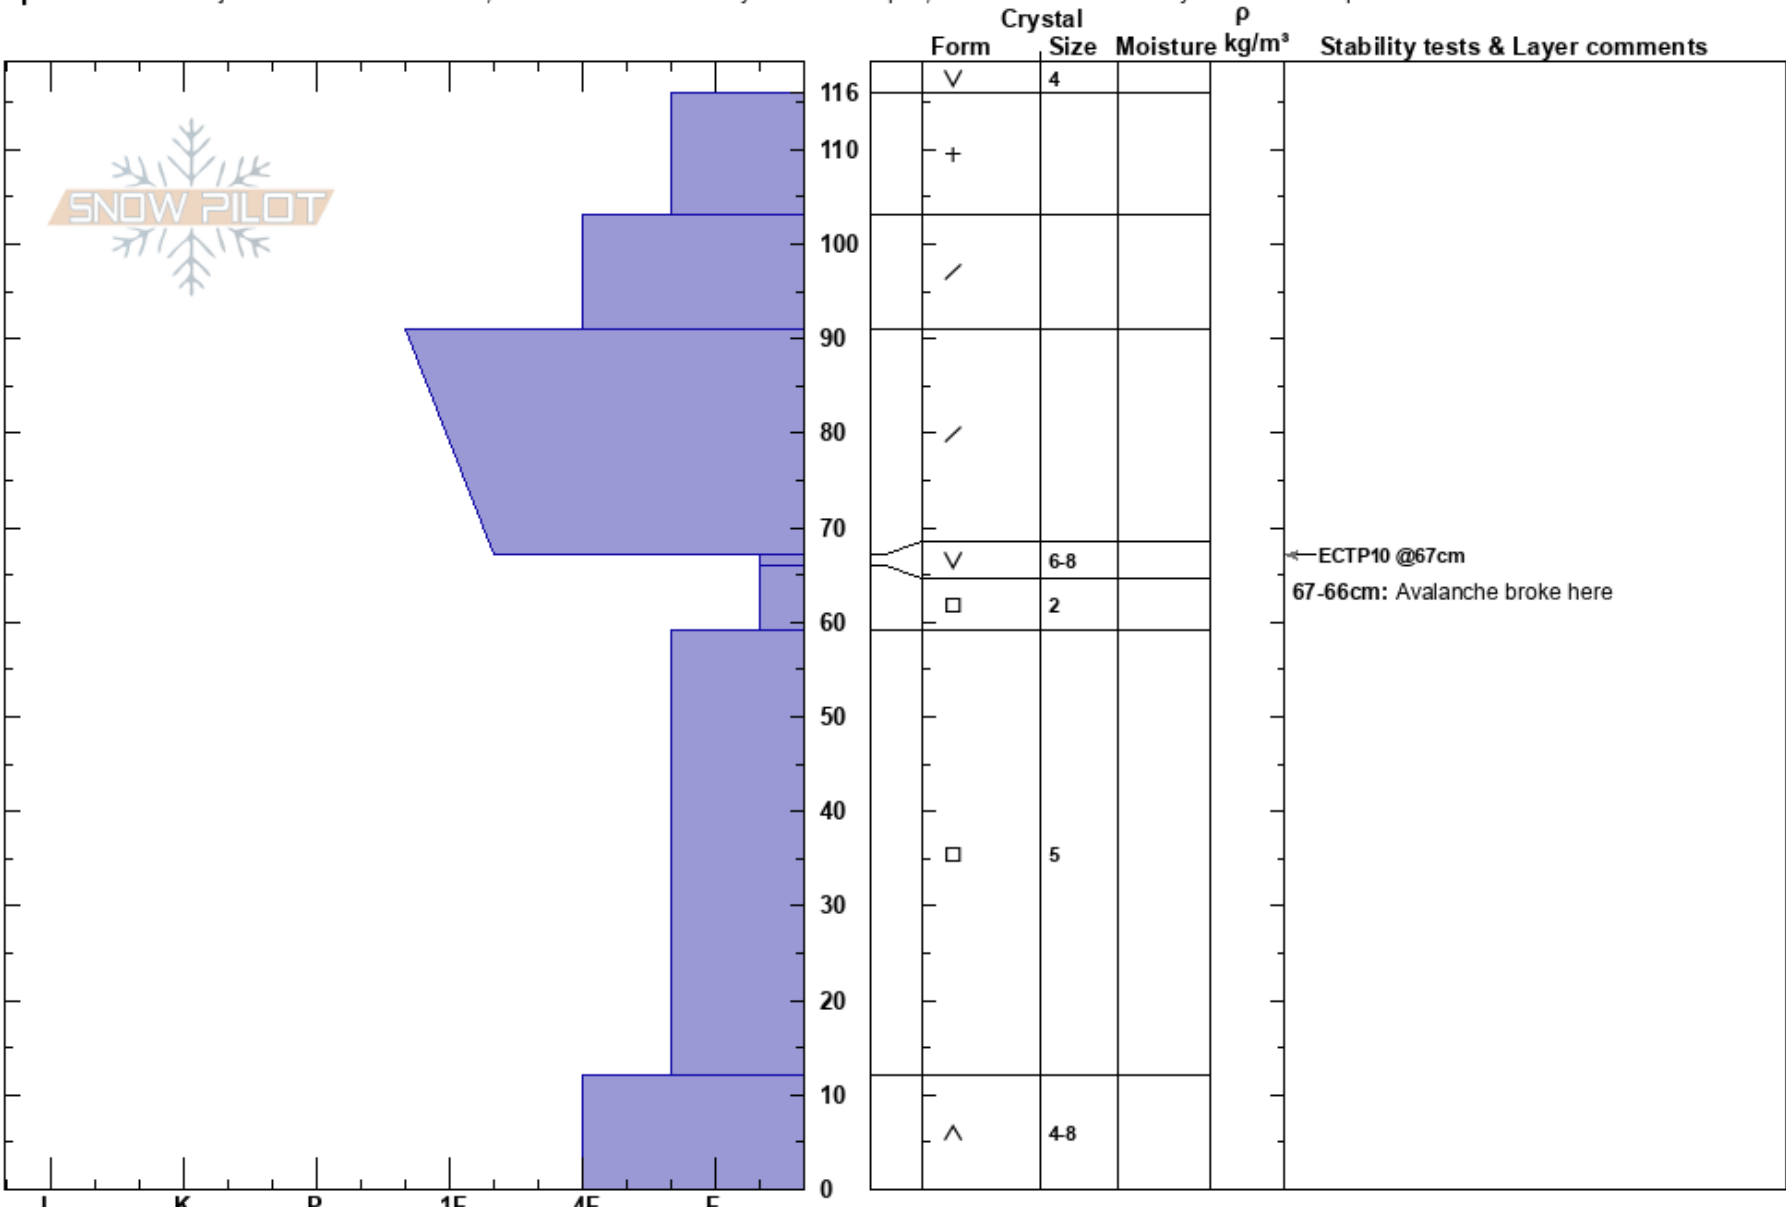

First Yellow Mule AMr
 Madison Range-N
 MT
 Elevation: 9300 ft
 Aspect: 2°

Zach Peterson
 01/22/2024 - 12:00pm
 Co-ord: 45.17492N, -111.38470W
 Slope Angle: 38°
 Wind Loading: no

Stability: Poor
 Air Temperature:
 Sky Cover: SCT
 Precipitation: NO
 Wind: Calm

HS:116
 Layer Notes:
 67-66cm: Avalanche broke here
 67-66cm: Problematic layer

Specifics: Pit is adjacent to avalanche: crown; Recent avalanche activity on similar slopes; Recent avalanche activity on different slopes

Notes: Dug in the crown of an avalanche that was remotely triggered in the flats by a snowmobiler on 01/24/2024. SS-AMr-R2-D2-O