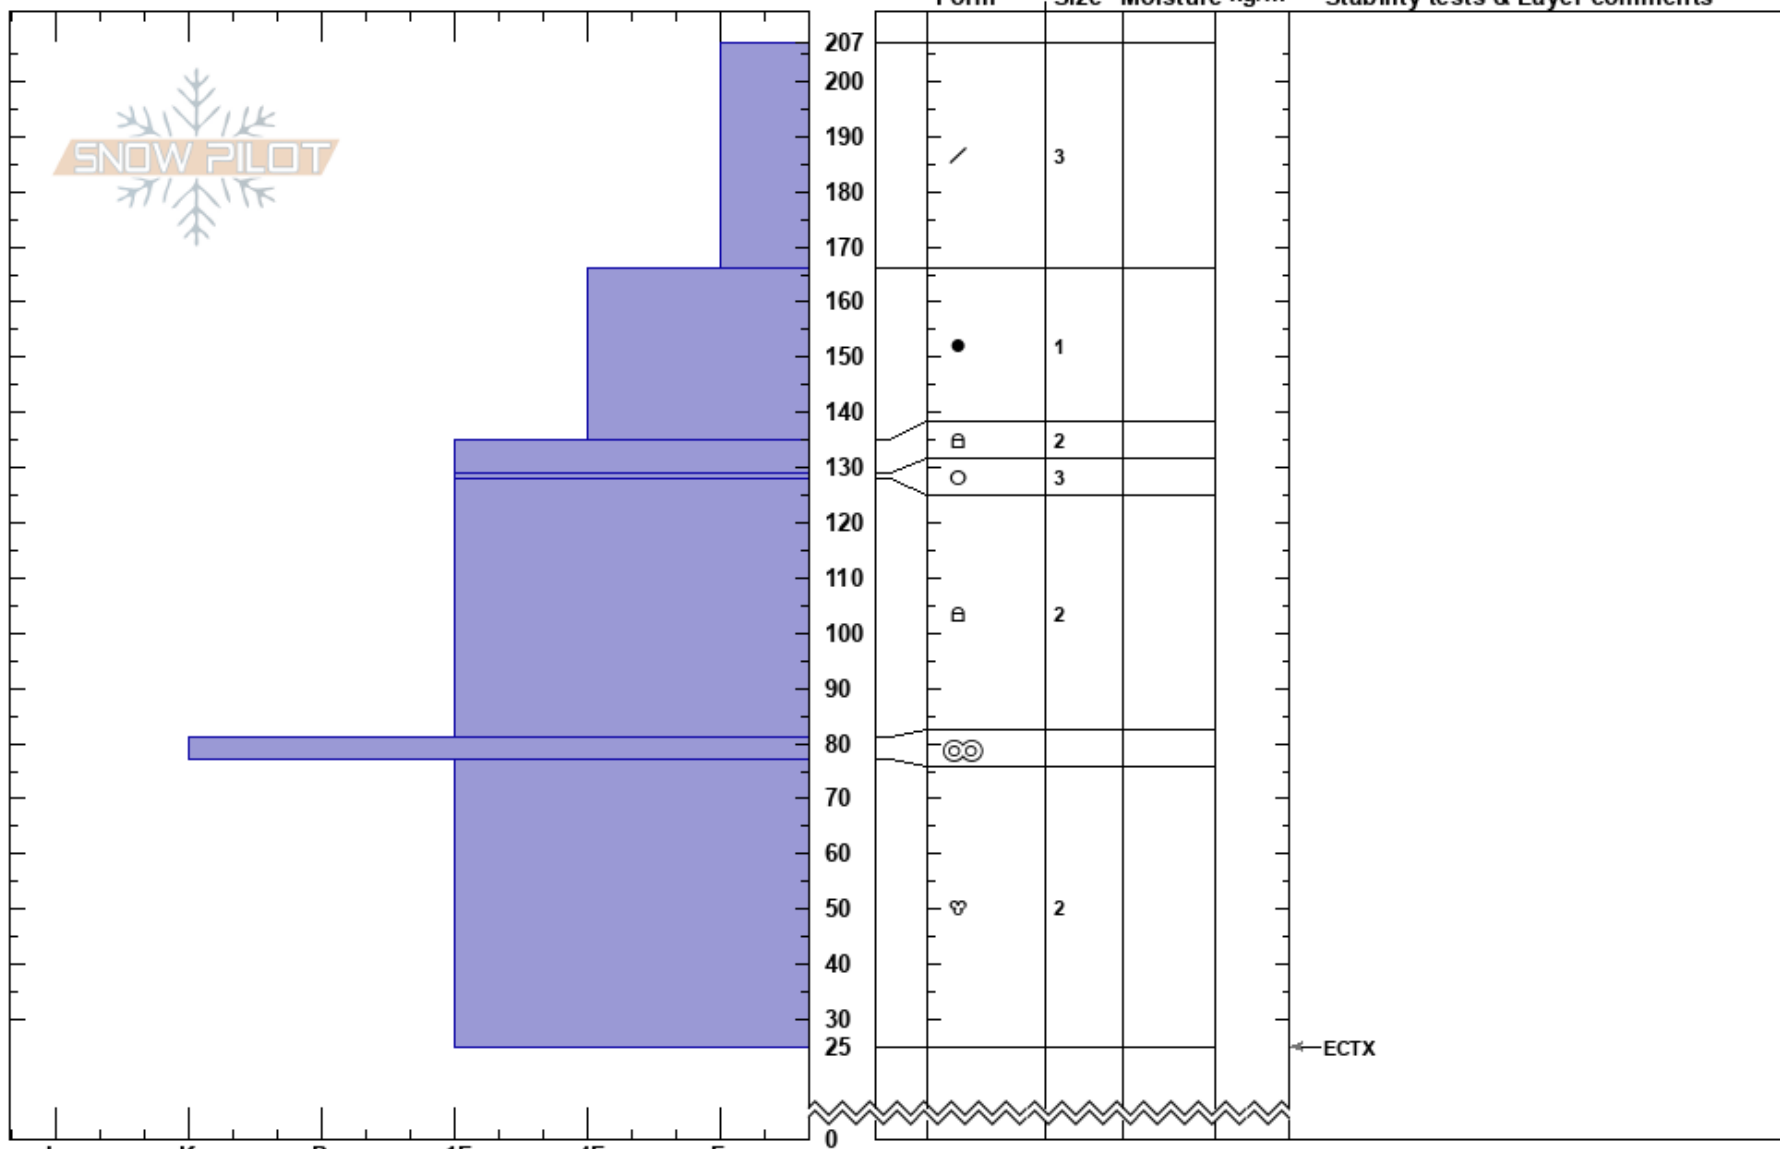

Combat, Little Tree
 Teton Range
 WY
 Elevation: 8800 ft
 Aspect: 330°
 Specifics: Pit dug in a Ski Area

Andrew Ryan
 01/25/2018 - 10:00am
 Co-ord: 43.77929N, -110.94376W
 Slope Angle: 28°
 Wind Loading: previous

Stability:
 Air Temperature:
 Sky Cover: OVC
 Precipitation: S-1
 Wind: S Moderate

HS:207

Layer Notes:

Notes: