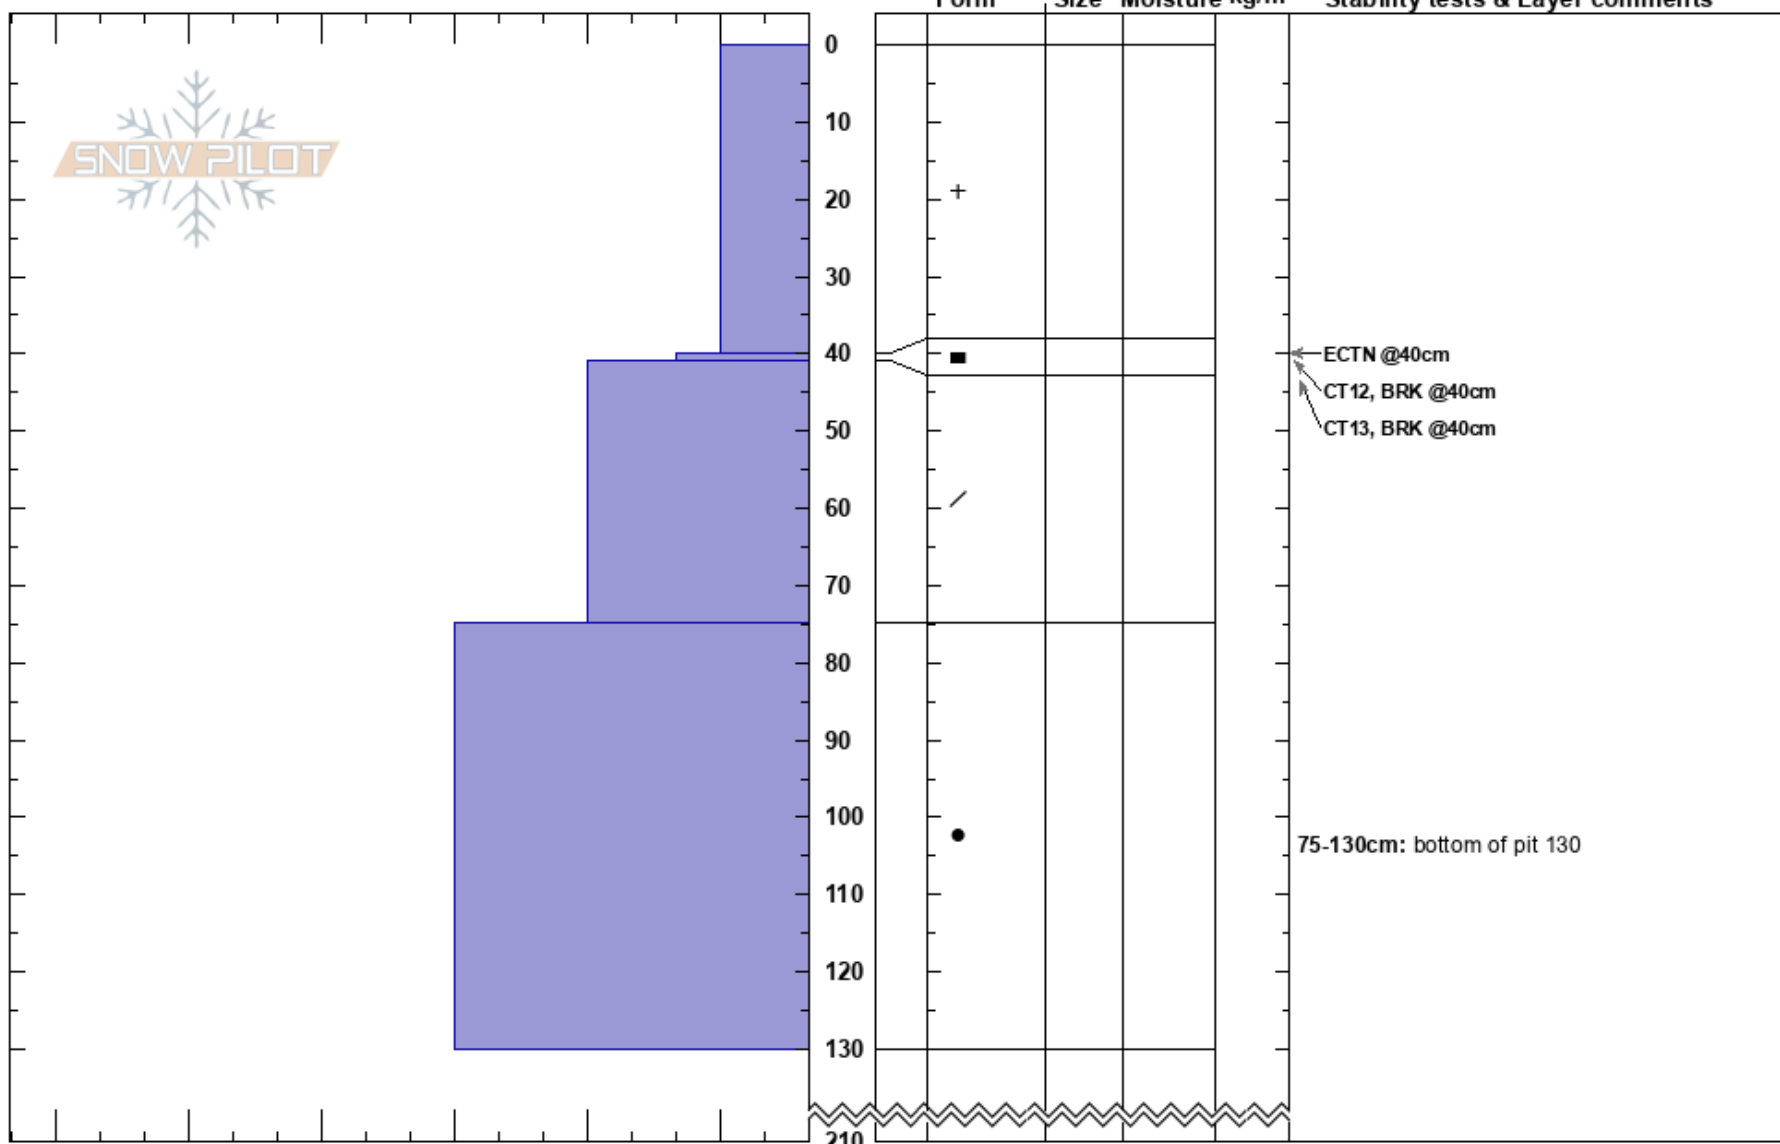

Granite ENE
Salmon River Mountains
ID

Payette Avalanche
01/26/2018 - 2:00pm
Co-ord: 45.08949N, -116.20576W

Stability:
Air Temperature: -9°C
Sky Cover: OVC
Precipitation: S-1
Wind: SW Moderate

HS:210
PF:65
40-41cm: Problematic layer
75-130cm: bottom of pit 130

Elevation:
Aspect:
Specifics:

Slope Angle:
Wind Loading: yes

Notes: