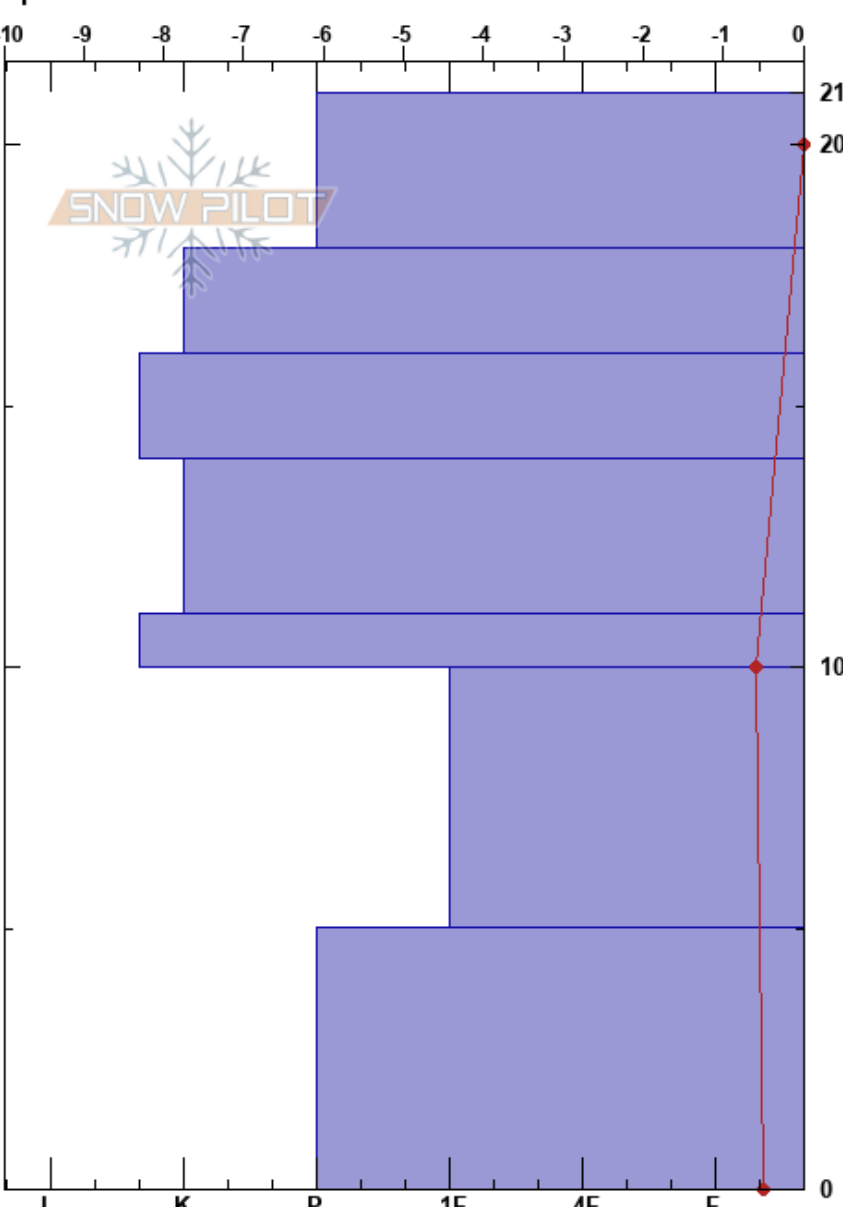

ta demo
 VT
 Elevation: 1100 ft
 Aspect: 44°
 Specifics:

scott ellis
 22/01/2018 - 14:00
 Co-ord: 43.81310N, -72.23380W
 Slope Angle: 14°
 Wind Loading:

Stability: Very Good HS:21
 Air Temperature: 0.6°C
 Sky Cover: CLR
 Precipitation: NO
 Wind:
 Layer Notes:
 10-5cm: Problematic layer

Form	Crystal Size	Moisture	ρ kg/m ³	Stability tests & Layer comments
●	0.5		0.23	
●	1		0.3	
■	0.1		0.28	
□	2		0.26	
■	0.1		0.26	
^	2		0.26	
^	6		0.24	

Notes:

CTN
 STN