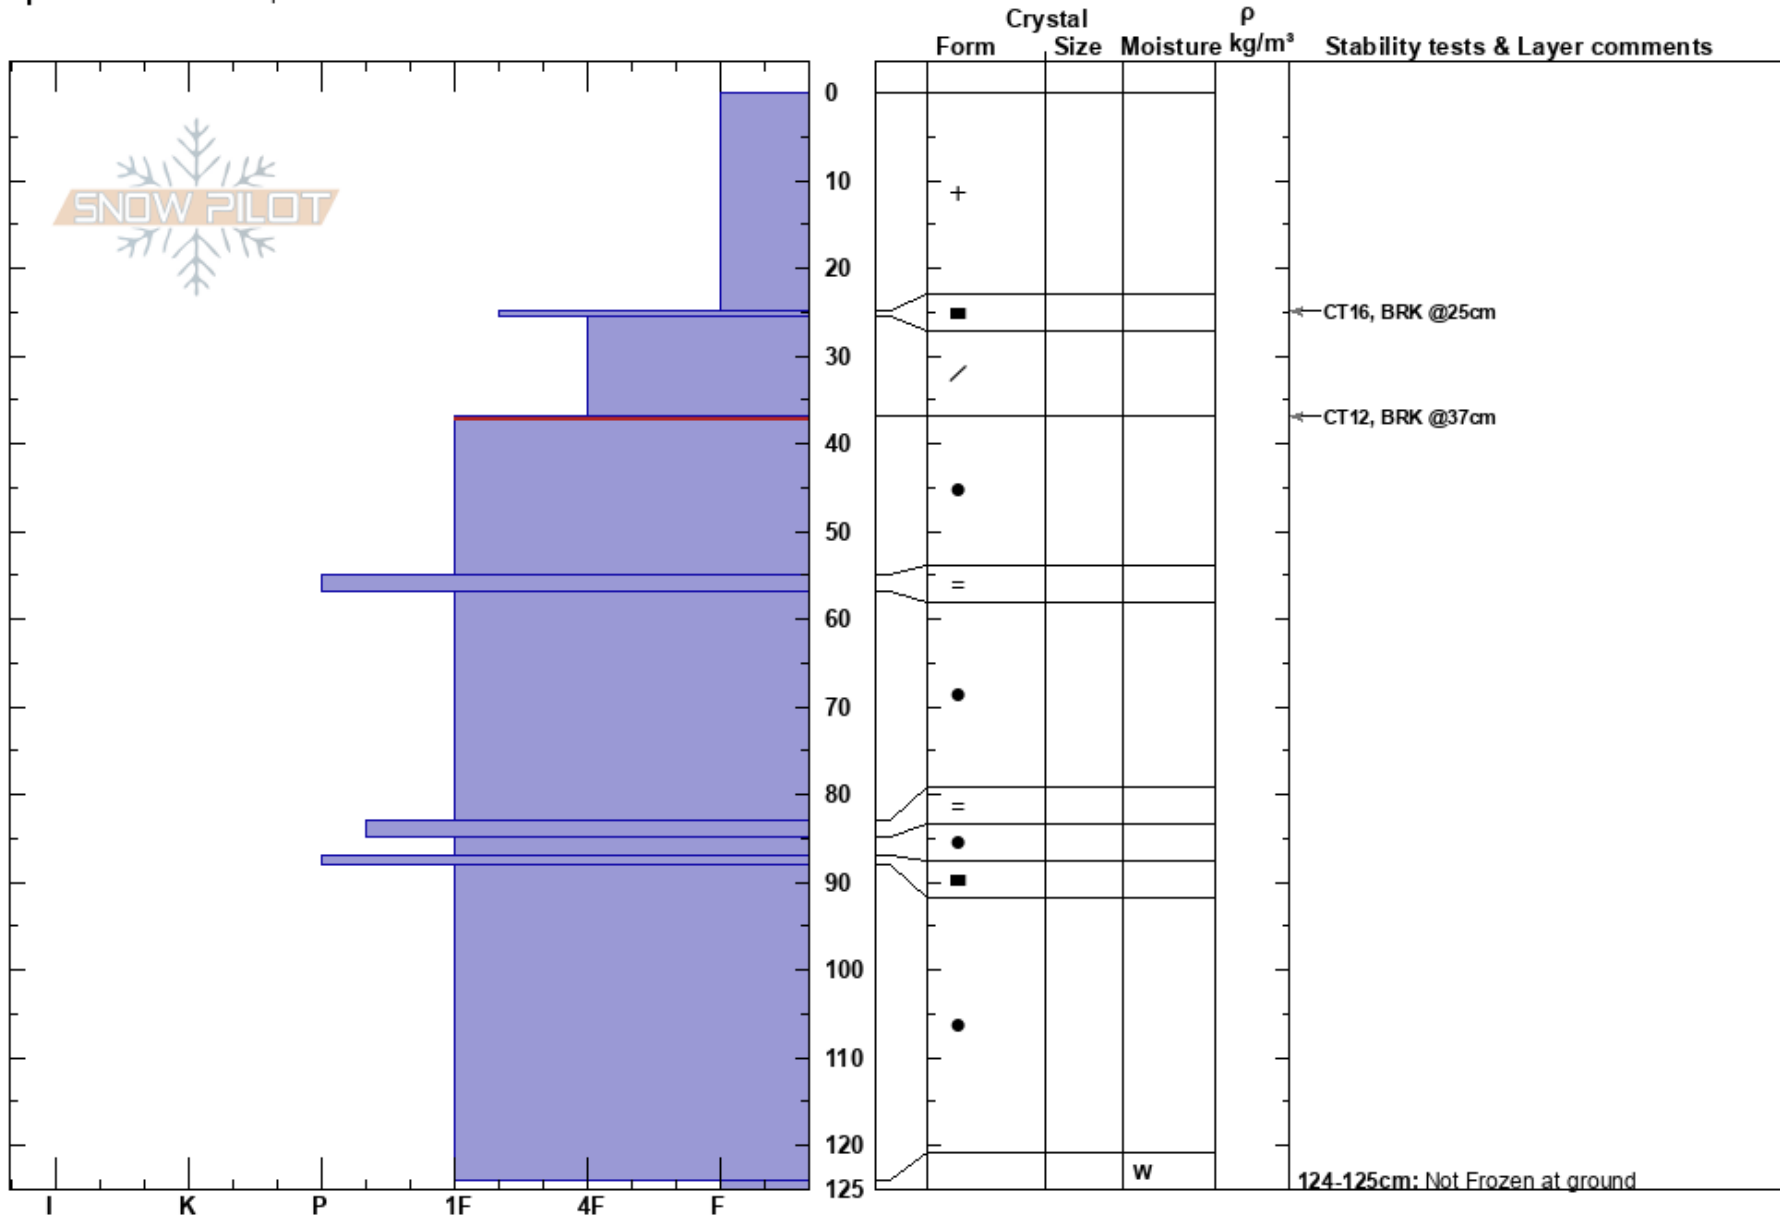

Granite South Bowl
Salmon River Mountains
ID

Payette Avalanche
01/26/2018 - 11:30am
Co-ord: 45.07224N, -116.20780W

Stability:
Air Temperature: -10°C
Sky Cover: X
Precipitation: S-1
Wind: SW Moderate

Layer Notes:
37-55cm: Problematic layer
124-125cm: Not Frozen at ground

Elevation:
Aspect:
Wind Loading: yes
Specifics: We skied slope

Notes: