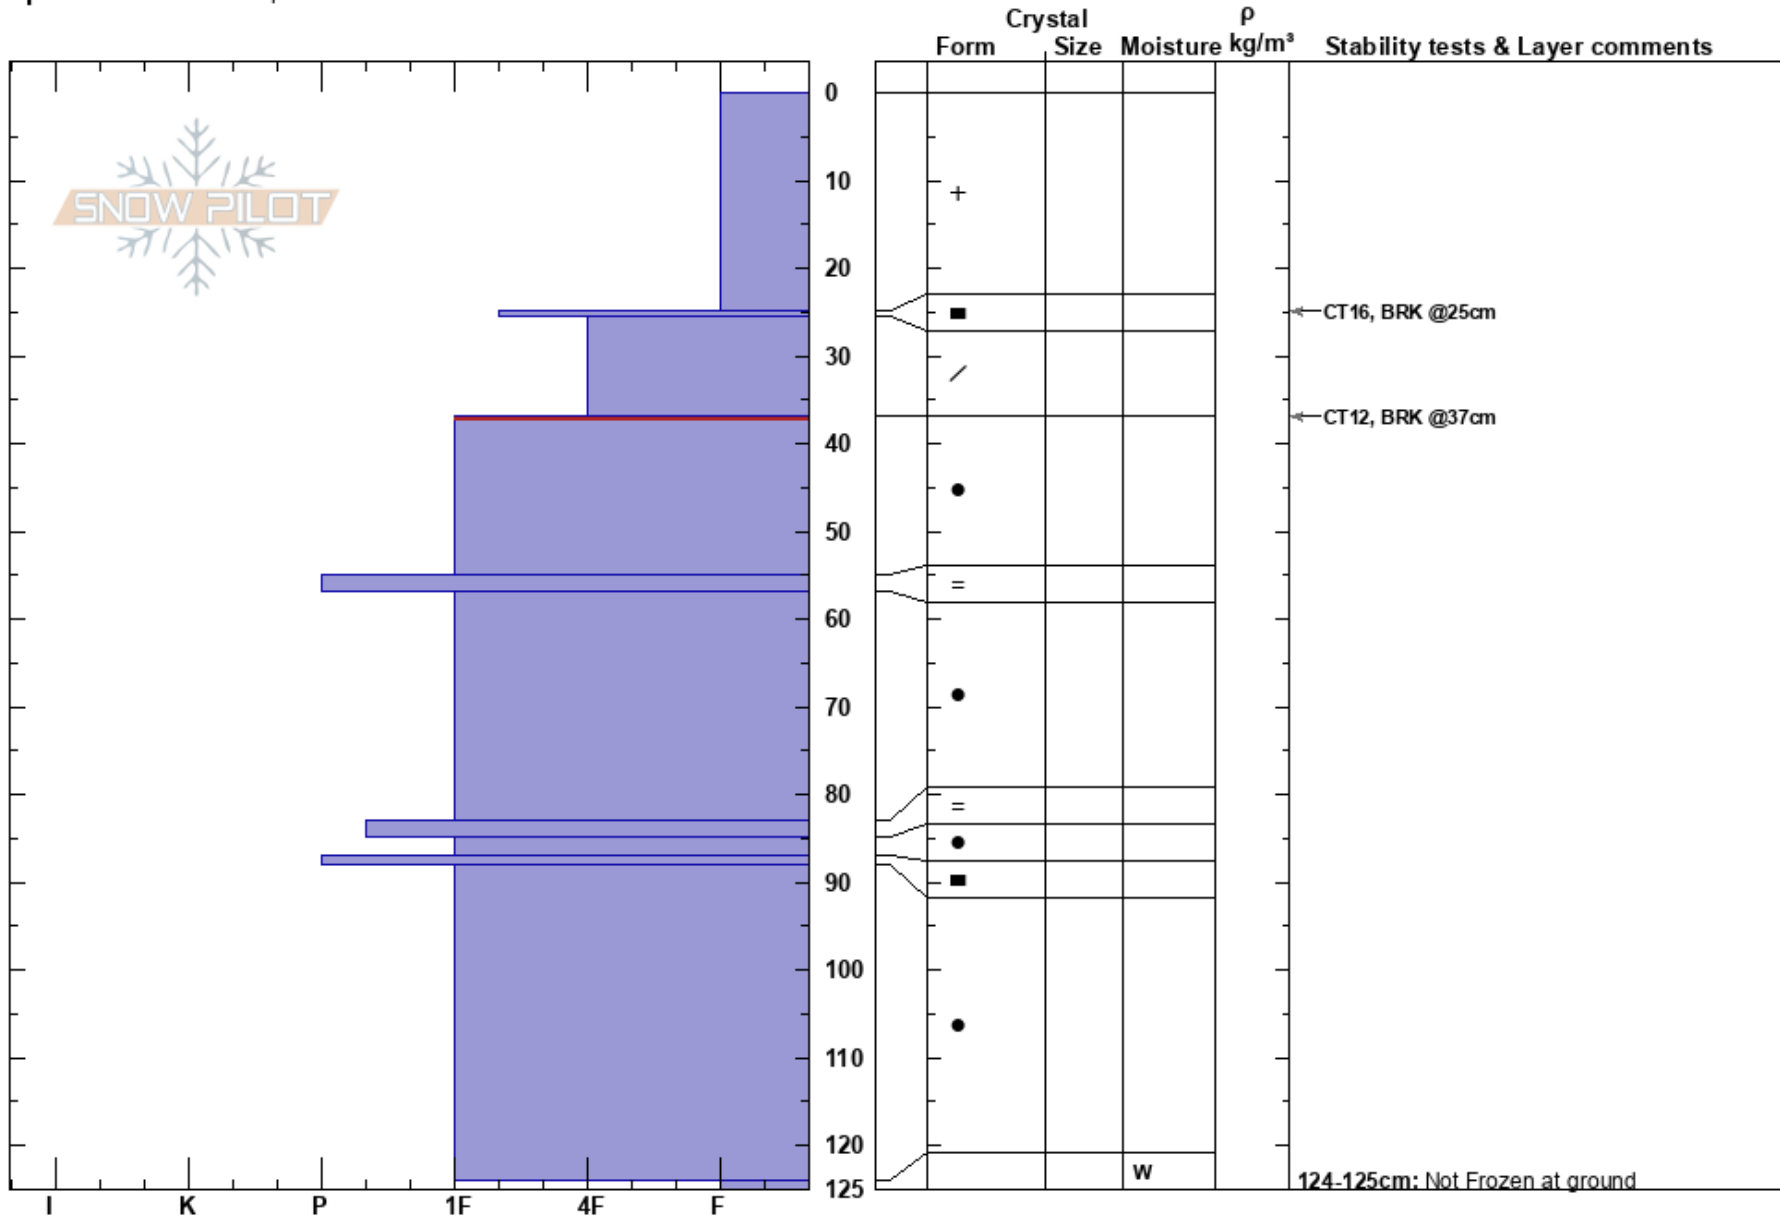

Granite South Bowl
Salmon River Mountains
ID

Payette Avalanche
01/26/2018 - 11:30am
Co-ord: 45.07224N, -116.20780W

Stability:
Air Temperature: -10°C
Sky Cover: X
Precipitation: S-1
Wind: SW Moderate

Layer Notes:
37-55cm: Problematic layer
124-125cm: Not Frozen at ground

Elevation:
Aspect:
Specifics: We skied slope

Notes: