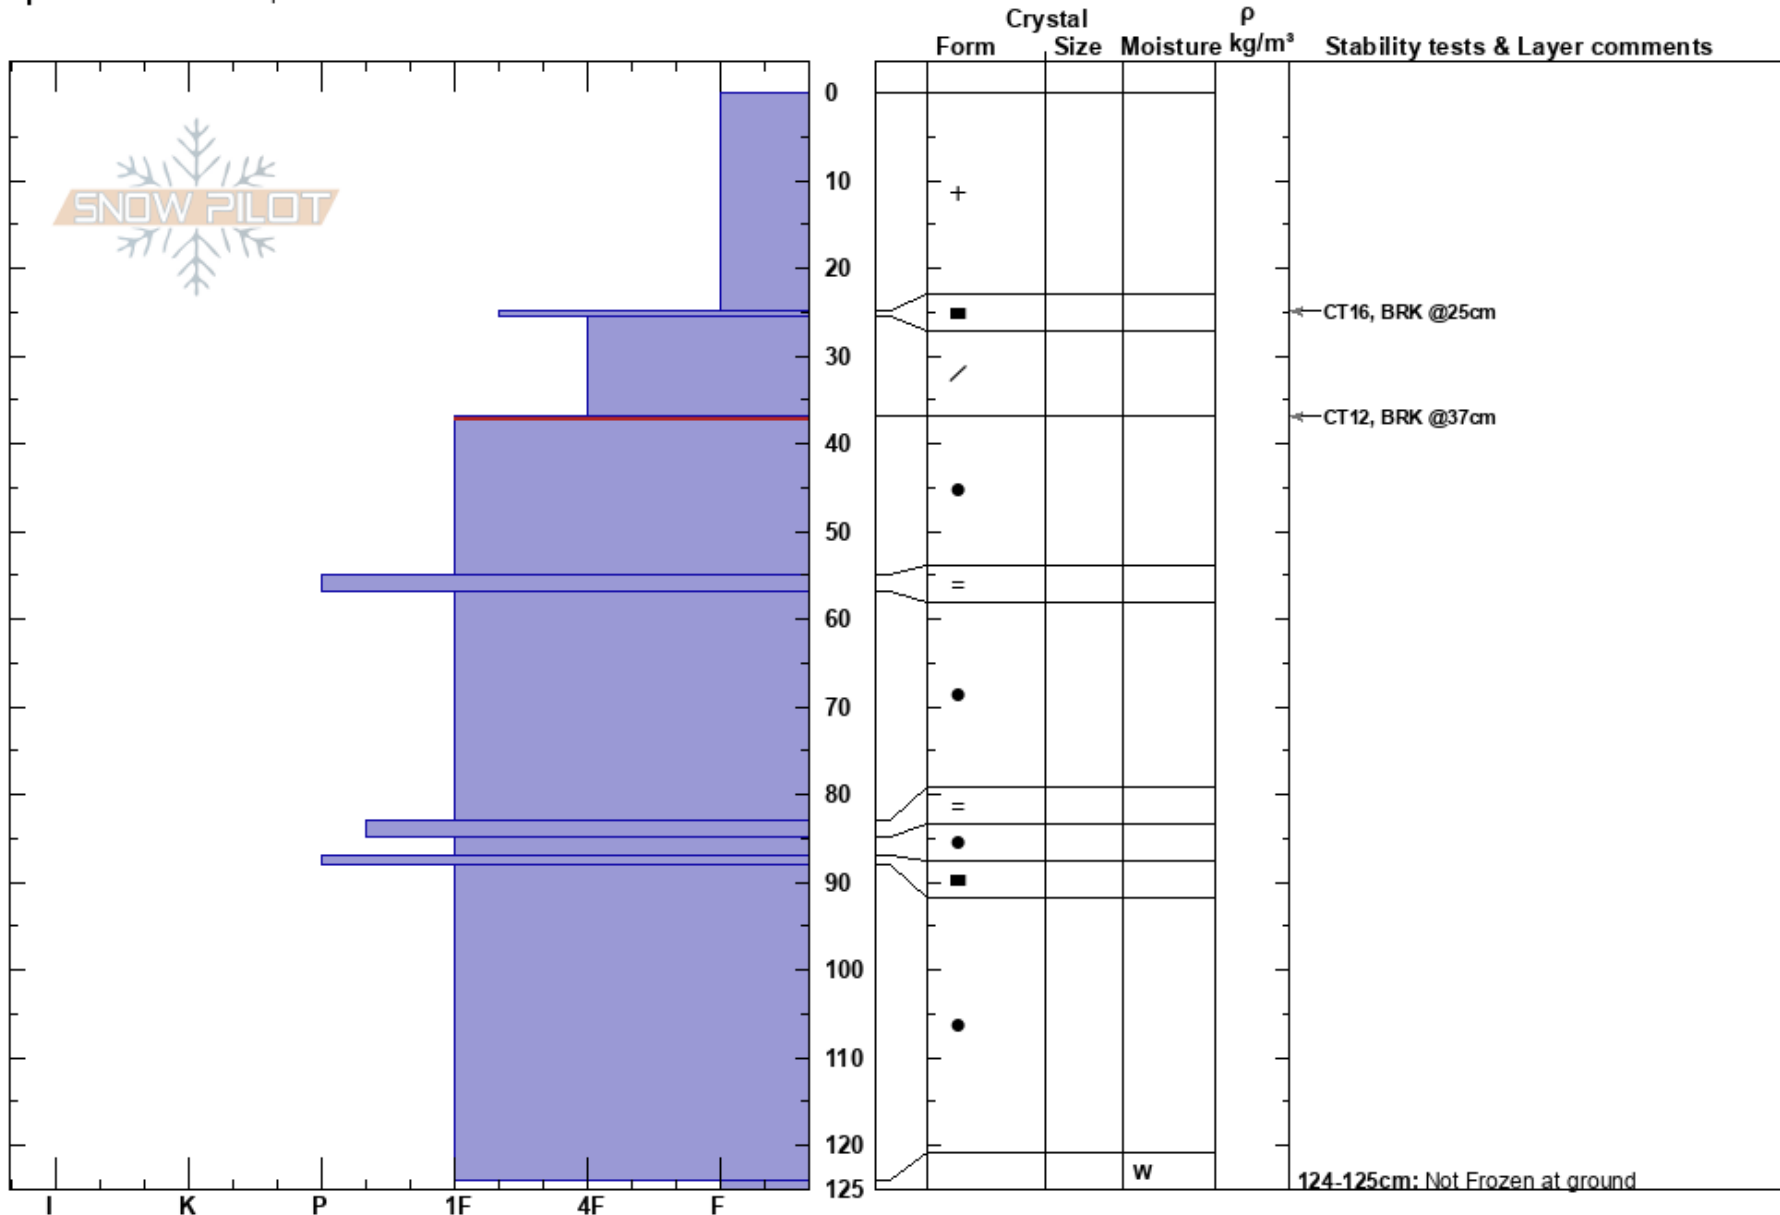

Granite South Bowl  
Salmon River Mountains  
ID

Payette Avalanche  
01/26/2018 - 11:30am  
Co-ord: 45.07224N, -116.20780W

Stability:  
Air Temperature: -10°C  
Sky Cover: X  
Precipitation: S-1  
Wind: SW Moderate

Layer Notes:  
37-55cm: Problematic layer  
124-125cm: Not Frozen at ground

Elevation:  
Aspect:  
Wind Loading: yes  
Specifics: We skied slope

Notes: