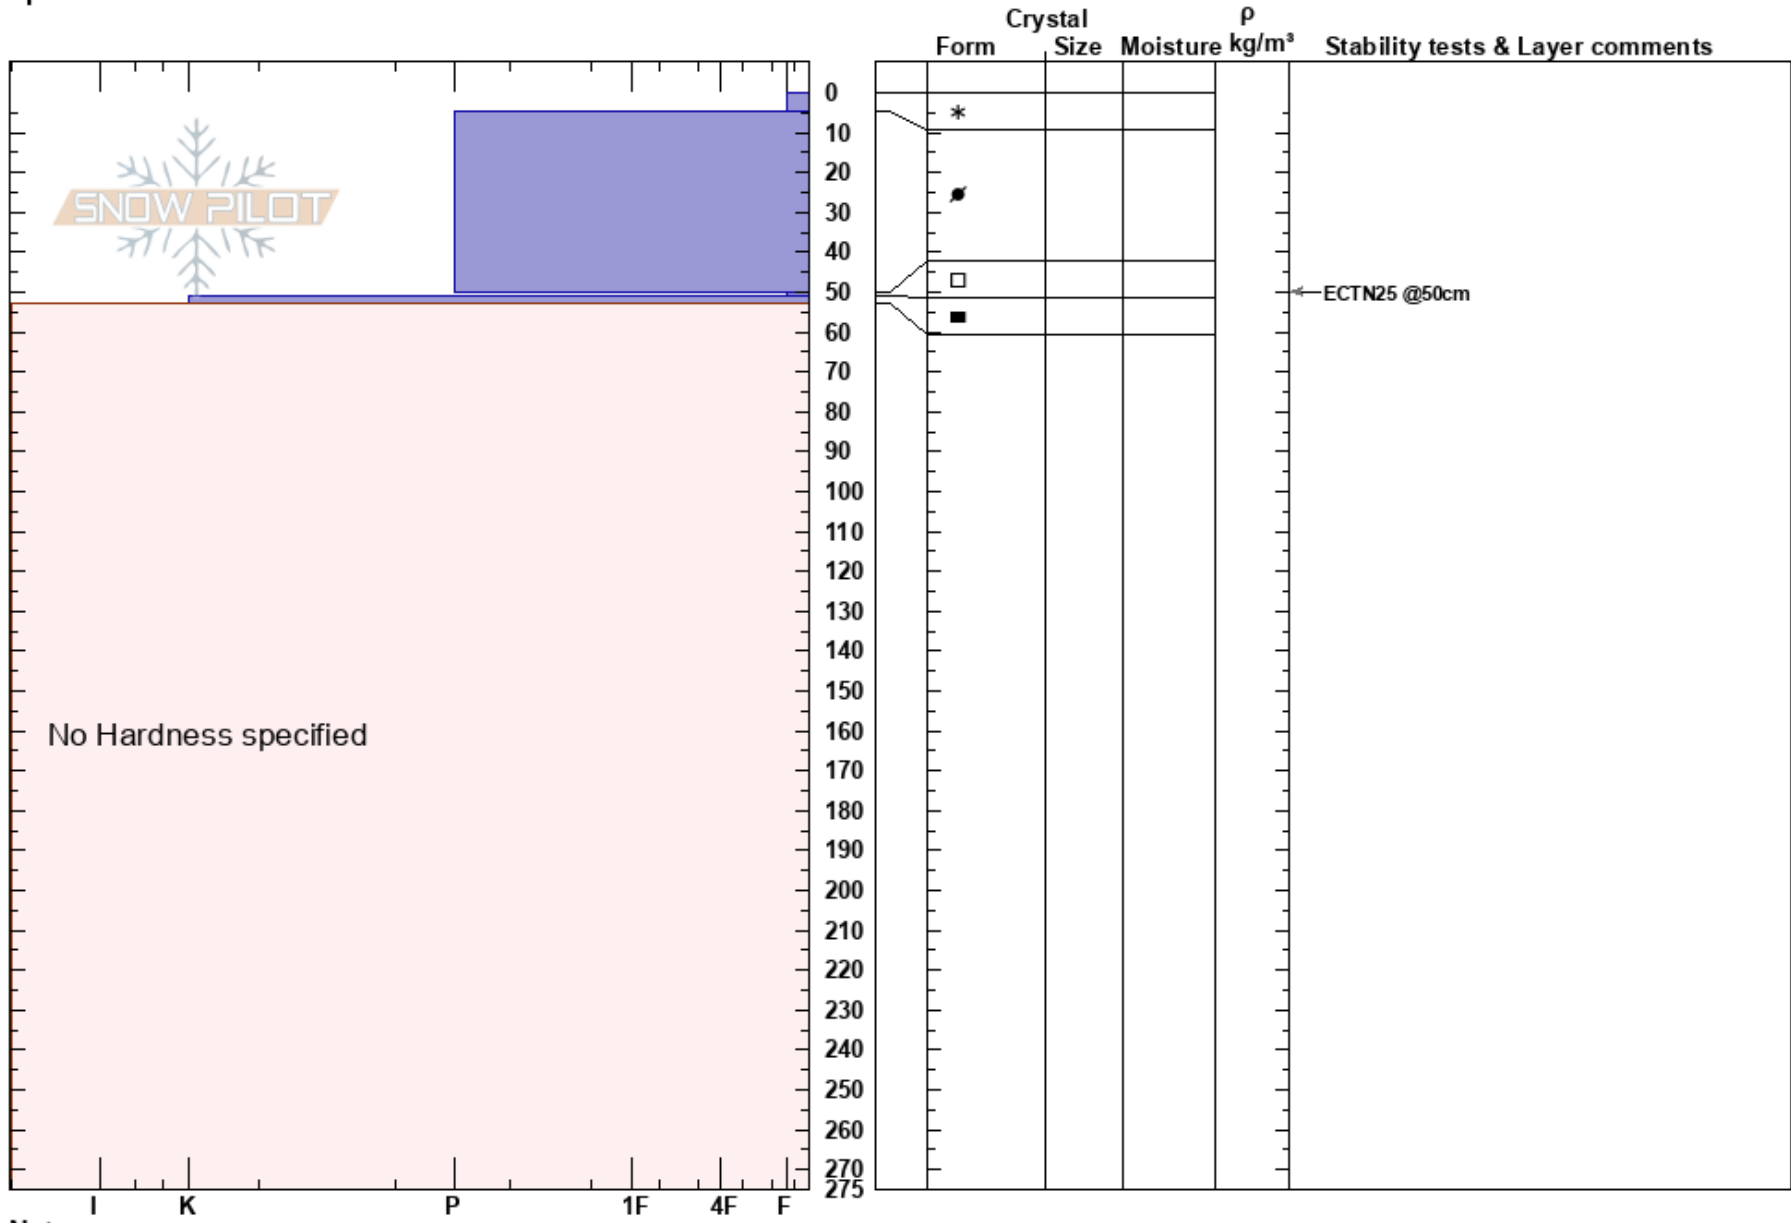

Helags personalåket.
 Funäsfjällen
 Sweden
Elevation: 1325 m
Aspect: E
Specifics:

Mattias Åberg
 27/01/2018 - 10:41
Co-ord: 62.90028N, 12.49729E
Slope Angle: 30°
Wind Loading: previous

Stability: **HS:**275
Air Temperature: -6°C **PF:**5 50-51cm:Problematic layer
Sky Cover: CLR
Precipitation: NO
Wind: Calm