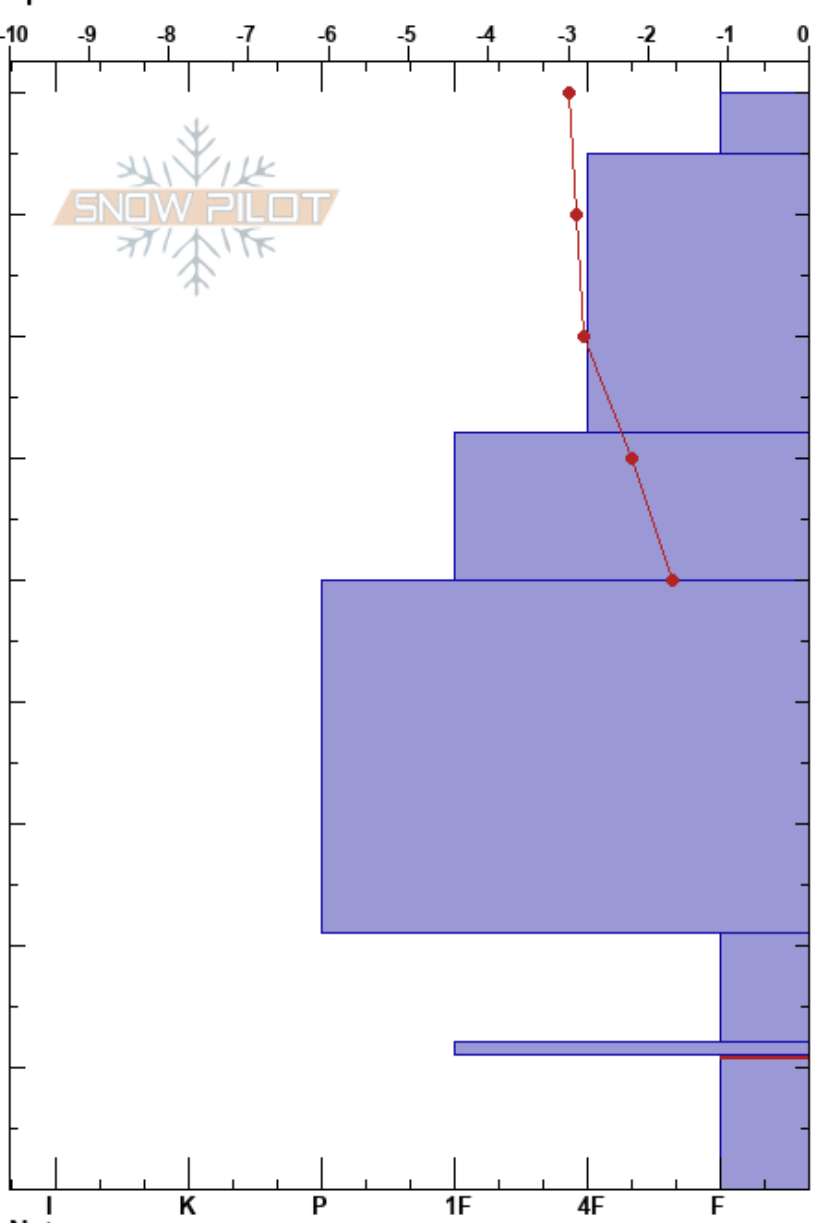

Little Belarus  
 Bear River Range  
 UT  
 Elevation: 7400 ft  
 Aspect: NE  
 Specifics:

Grace Gustaferra  
 01/25/2024 - 10:30am  
 Co-ord:  
 Slope Angle: 21°  
 Wind Loading:

Stability:  
 Air Temperature: -1°C  
 Sky Cover: X  
 Precipitation: S-1  
 Wind: Calm  
 HS:90  
 PF:30  
 PS:10  
 11-0cm:Problematic layer

Form	Crystal Size	Moisture	$\rho$ kg/m <sup>3</sup>	Stability tests & Layer comments
/	0.5			
/	1	D		
/	0.5	D		
•	0.3			
	1	D		←CT17 @30cm SC ←ECTP24 @21cm ←PST73/100 (End) @21cm
⊙	1			
□	(1.5)	D-M		

Notes: