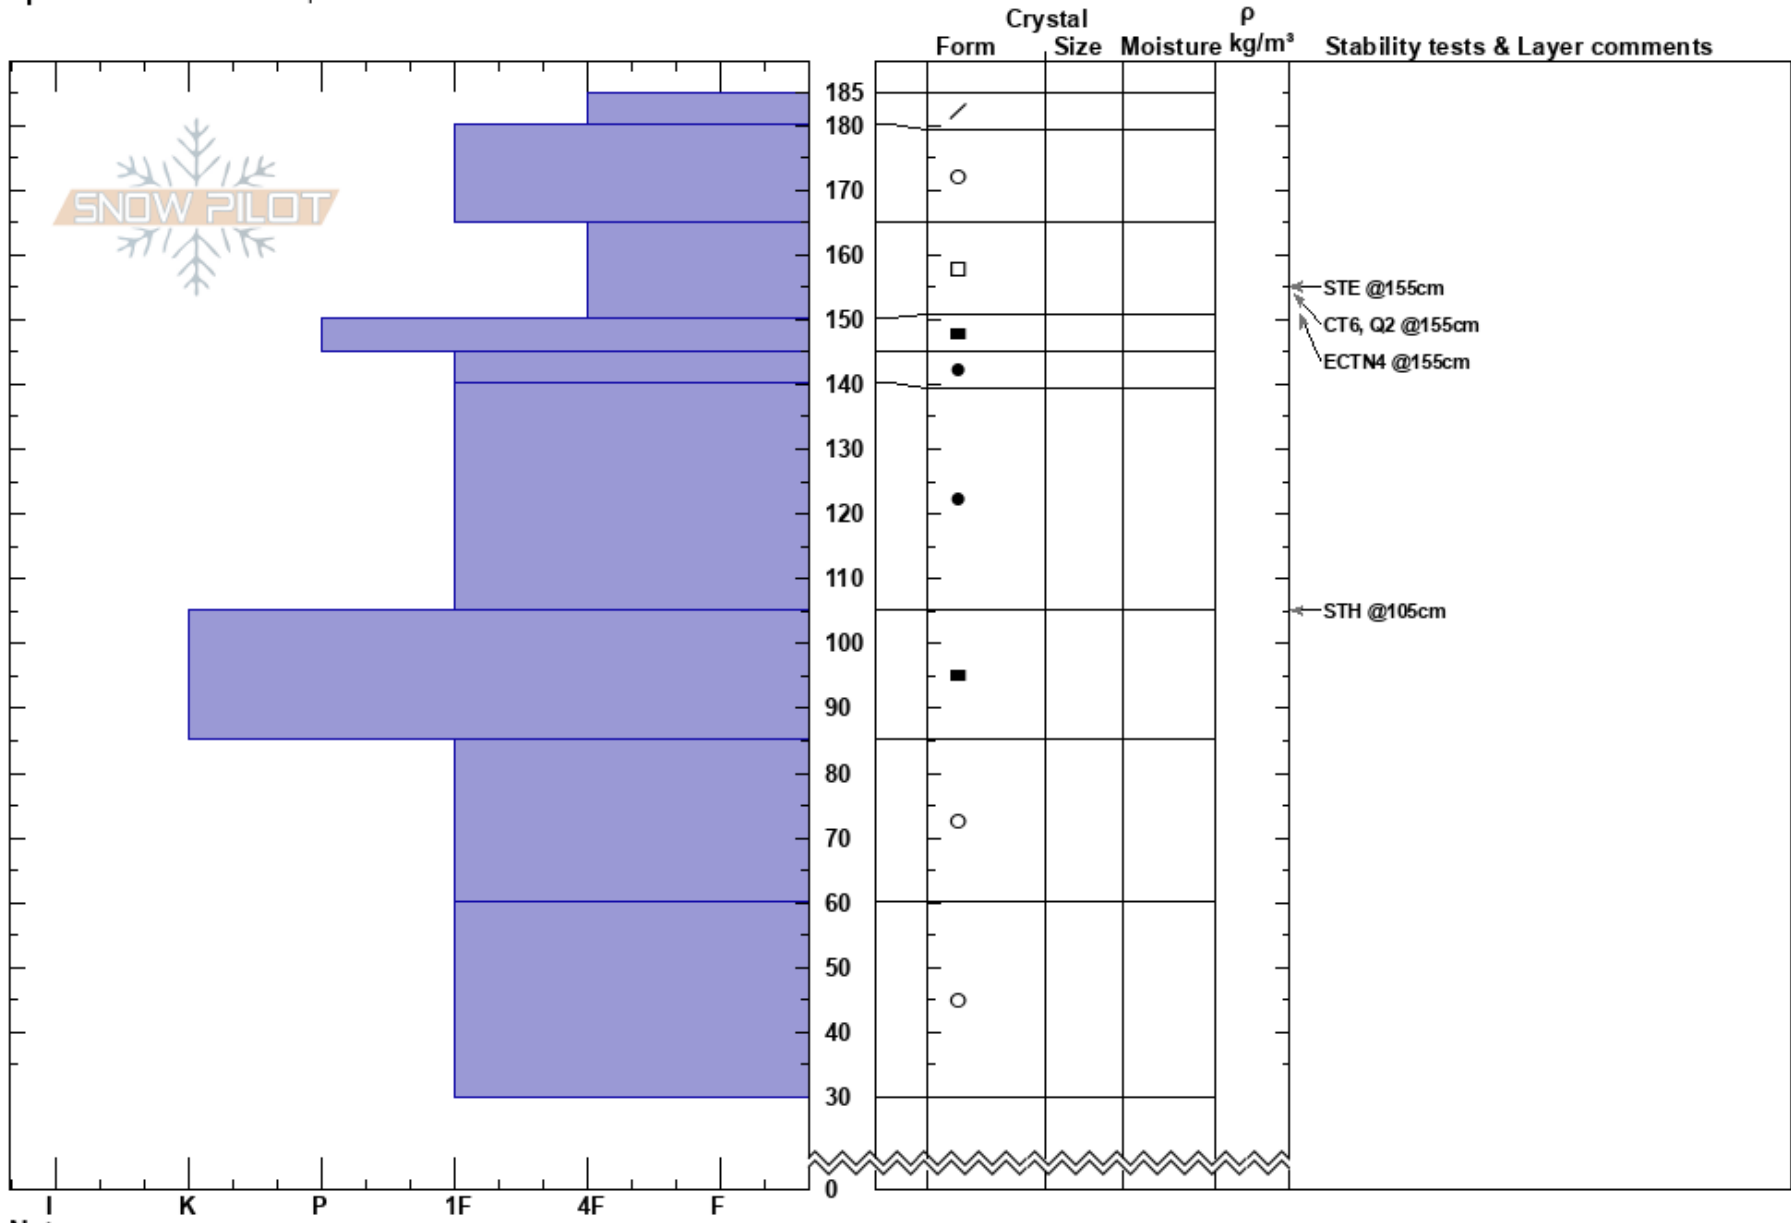

SGC Pre-work pit
 Mt. Hood
 OR
 Elevation: 6000 ft
 Aspect: W
 Specifics: Ski tracks on slope

Evan Stone
 01/25/2024 - 3:45pm
 Co-ord: 45.32927N, -121.68134W
 Slope Angle: 25°
 Wind Loading: no

Stability: HS:185
 Air Temperature: PF:25 165-150cm:Problematic layer
 Sky Cover: OVC
 Precipitation: NO
 Wind: NW Light Breeze