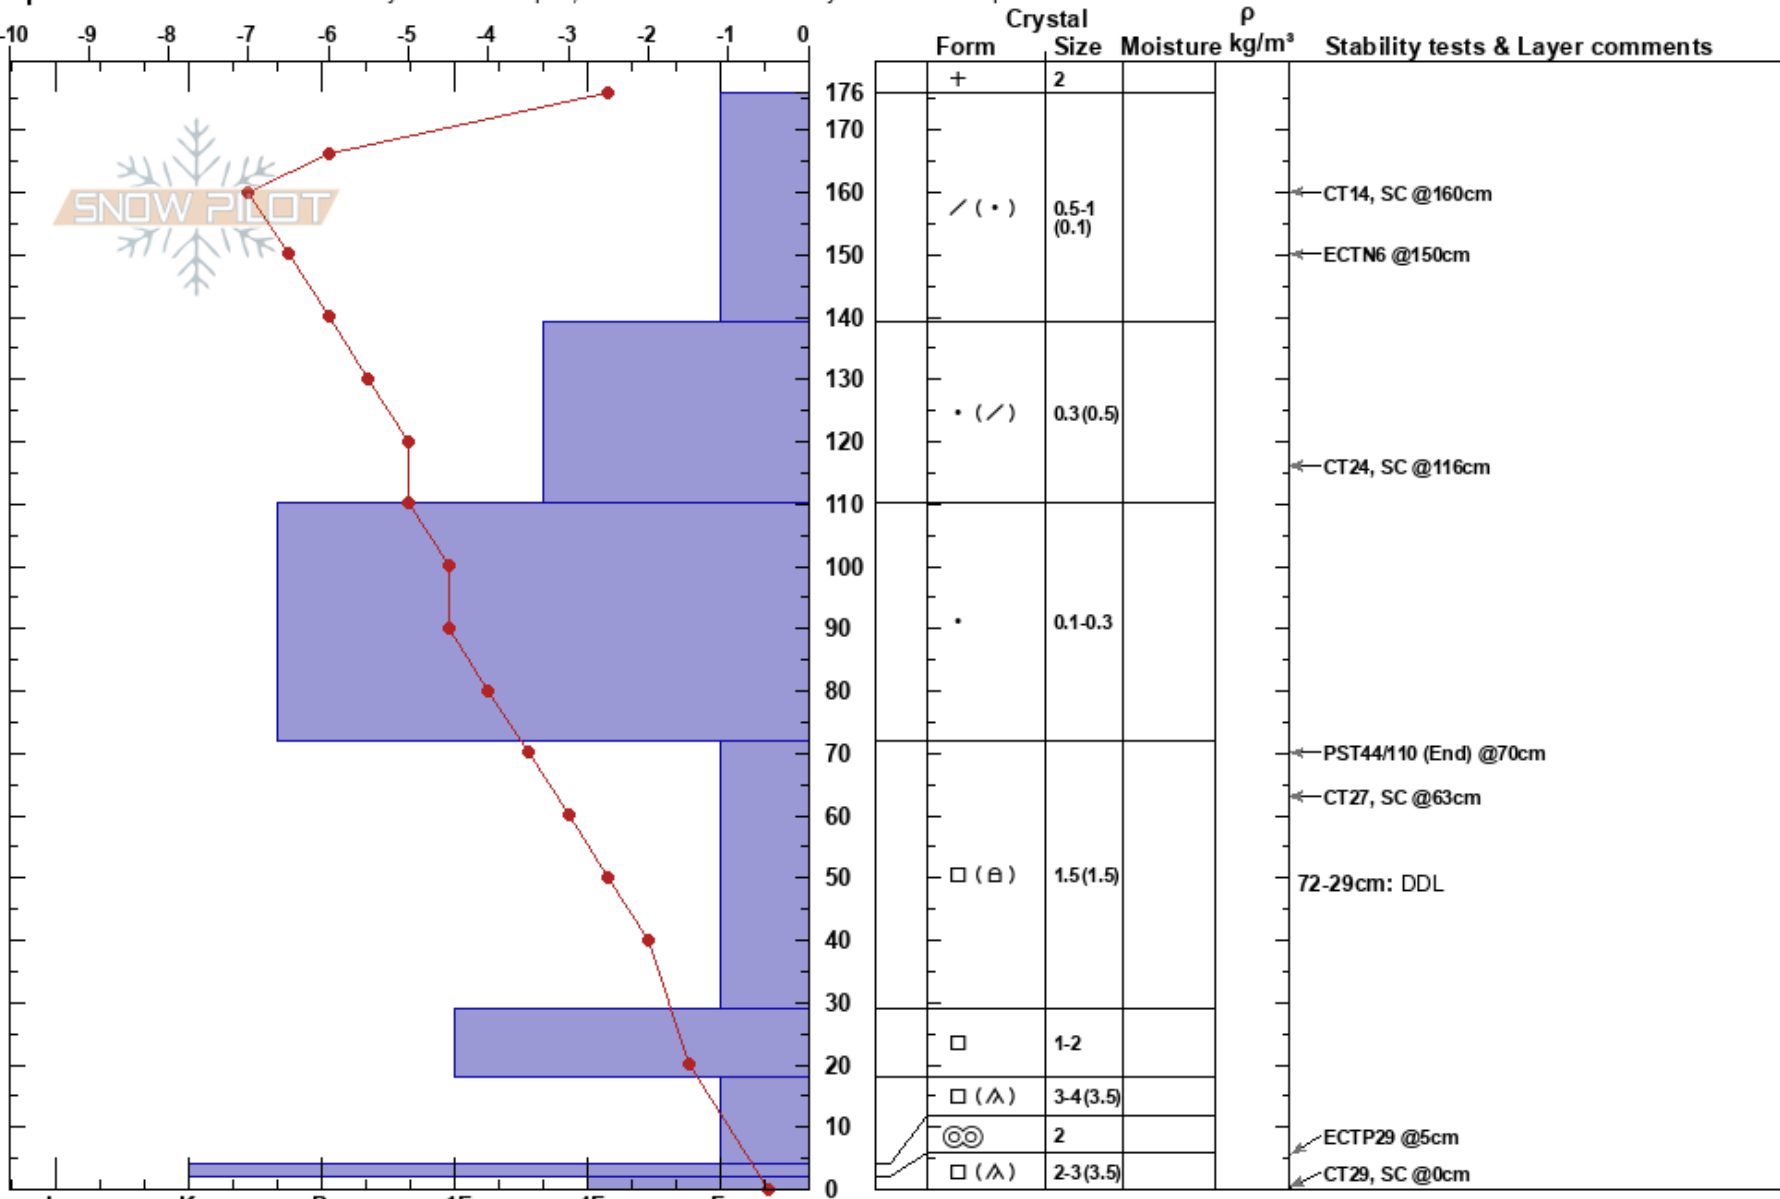

Desolation Lake  
 Central Wasatch  
 UT  
 Elevation: 9240 ft  
 Aspect: SE

sean parent  
 01/25/2024 - 11:08am  
 Co-ord: 40.66056N, -111.60444W  
 Slope Angle: 14°  
 Wind Loading: no

Stability: Poor  
 Air Temperature: -2°C  
 Sky Cover: OVC  
 Precipitation: S1  
 Wind: Calm  
 HS:176  
 PF:35  
 PS:25  
 72-29cm: DDL  
 72-29cm: Problematic layer

Specifics: Recent avalanche activity on similar slopes; Recent avalanche activity on different slopes

Notes: 3 lemons, wind sheltered terrain