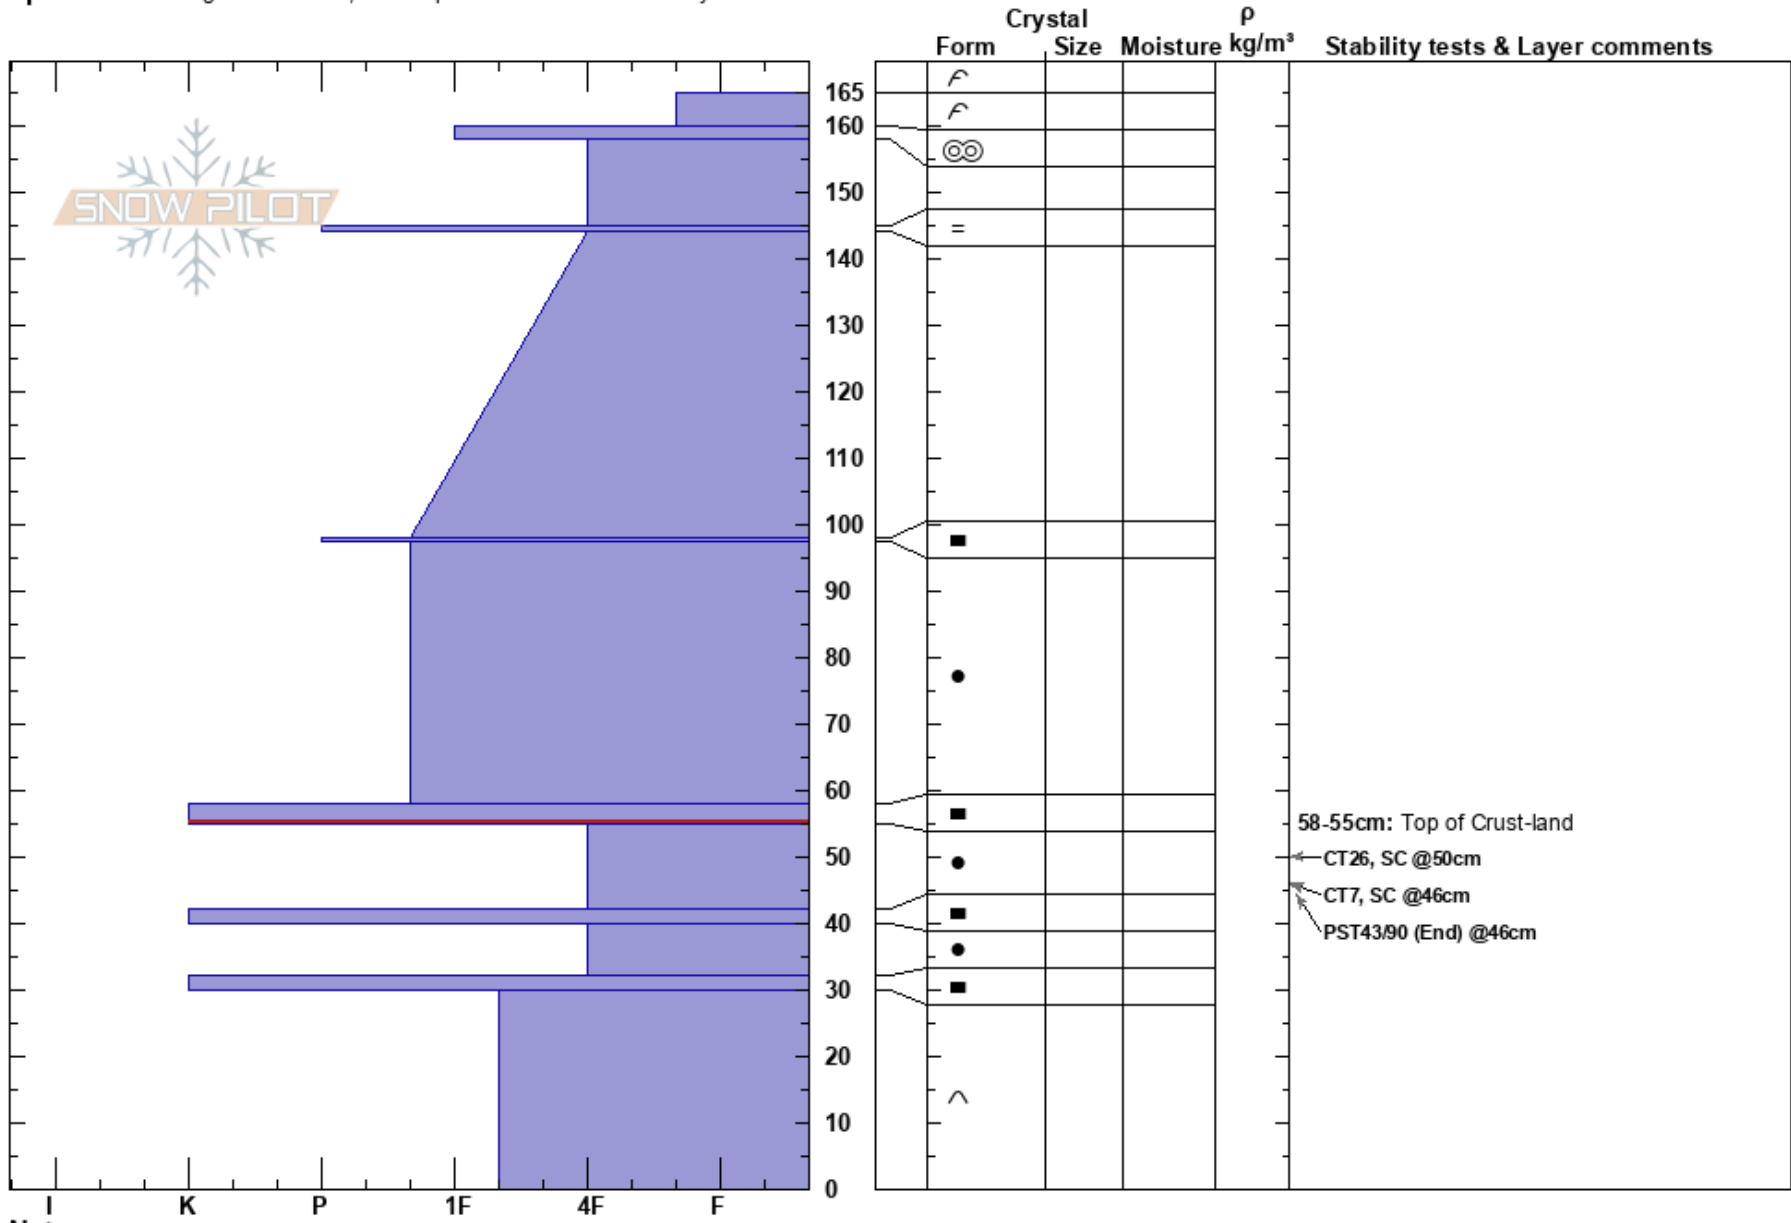

Vintners Ridge
 Soldier Mountains
 ID
 Elevation: 5586 ft
 Aspect: NE
 Specifics: Pit dug in a Ski Area; Pit is representative of backcountry

Brad Acker
 01/24/2024 - 9:00am
 Co-ord: 11T 433044W 5102531N
 Slope Angle: 25°
 Wind Loading: yes

Stability: **HS:165**
 Air Temperature: 1°C
 Sky Cover: OVC
 Precipitation: S-1
 Wind: SE Moderate
 PF:20
 58-55cm: Top of Crust-land
 58-55cm: Problematic layer

Notes: Skier protected area