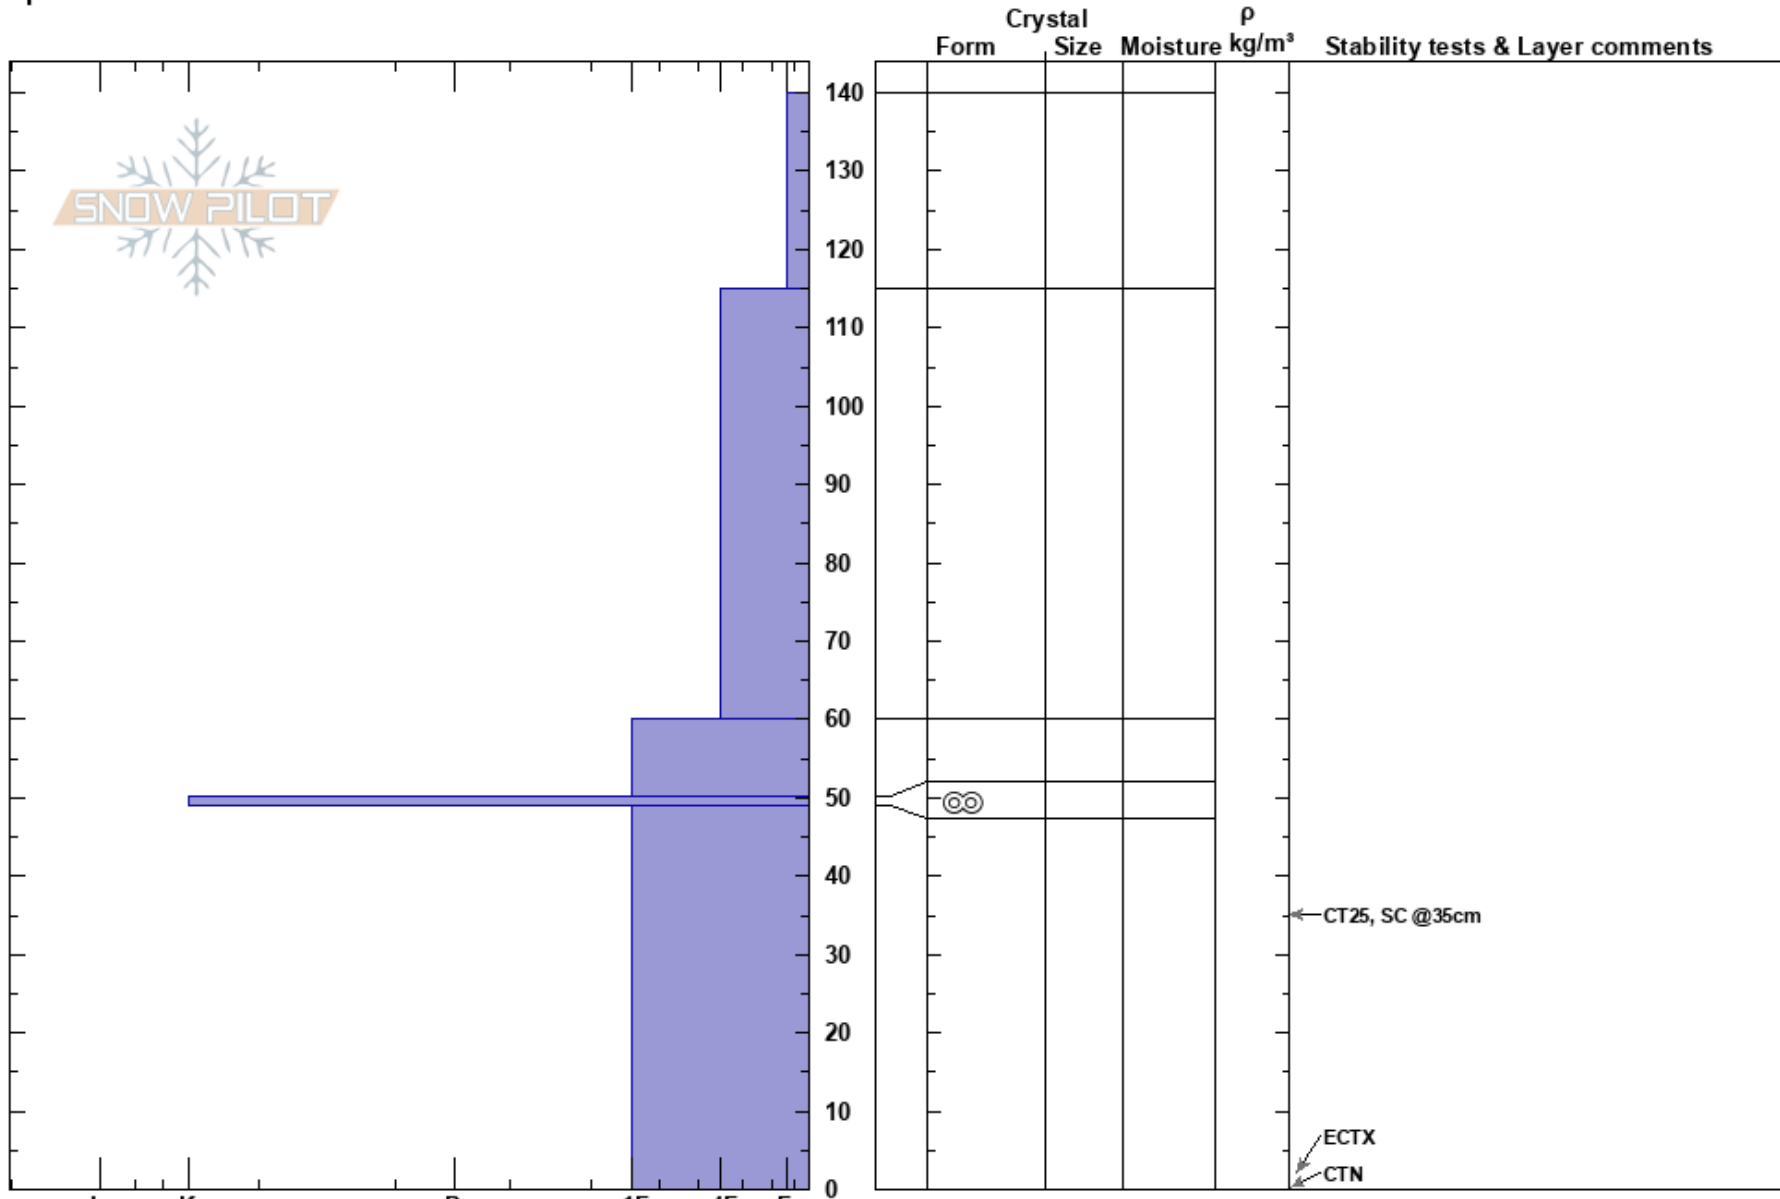

Buck Naked  
Cariboo  
BC  
**Elevation:** 1950 m  
**Aspect:** N  
**Specifics:**

Ari Bruns  
25/01/2024 - 12:00  
**Co-ord:** 10U 655999E 5916332N  
**Slope Angle:** 35°  
**Wind Loading:**

**Stability:**  
**Air Temperature:** -1°C  
**Sky Cover:** BKN  
**Precipitation:** NO  
**Wind:** S Light Breeze  
**HS:** 140  
**Layer Notes:**

**Notes:** Overall a shallower and weaker snowpack in this area. Mid and lower snowpack feels very faceted and was falling apart while preforming compression tests.