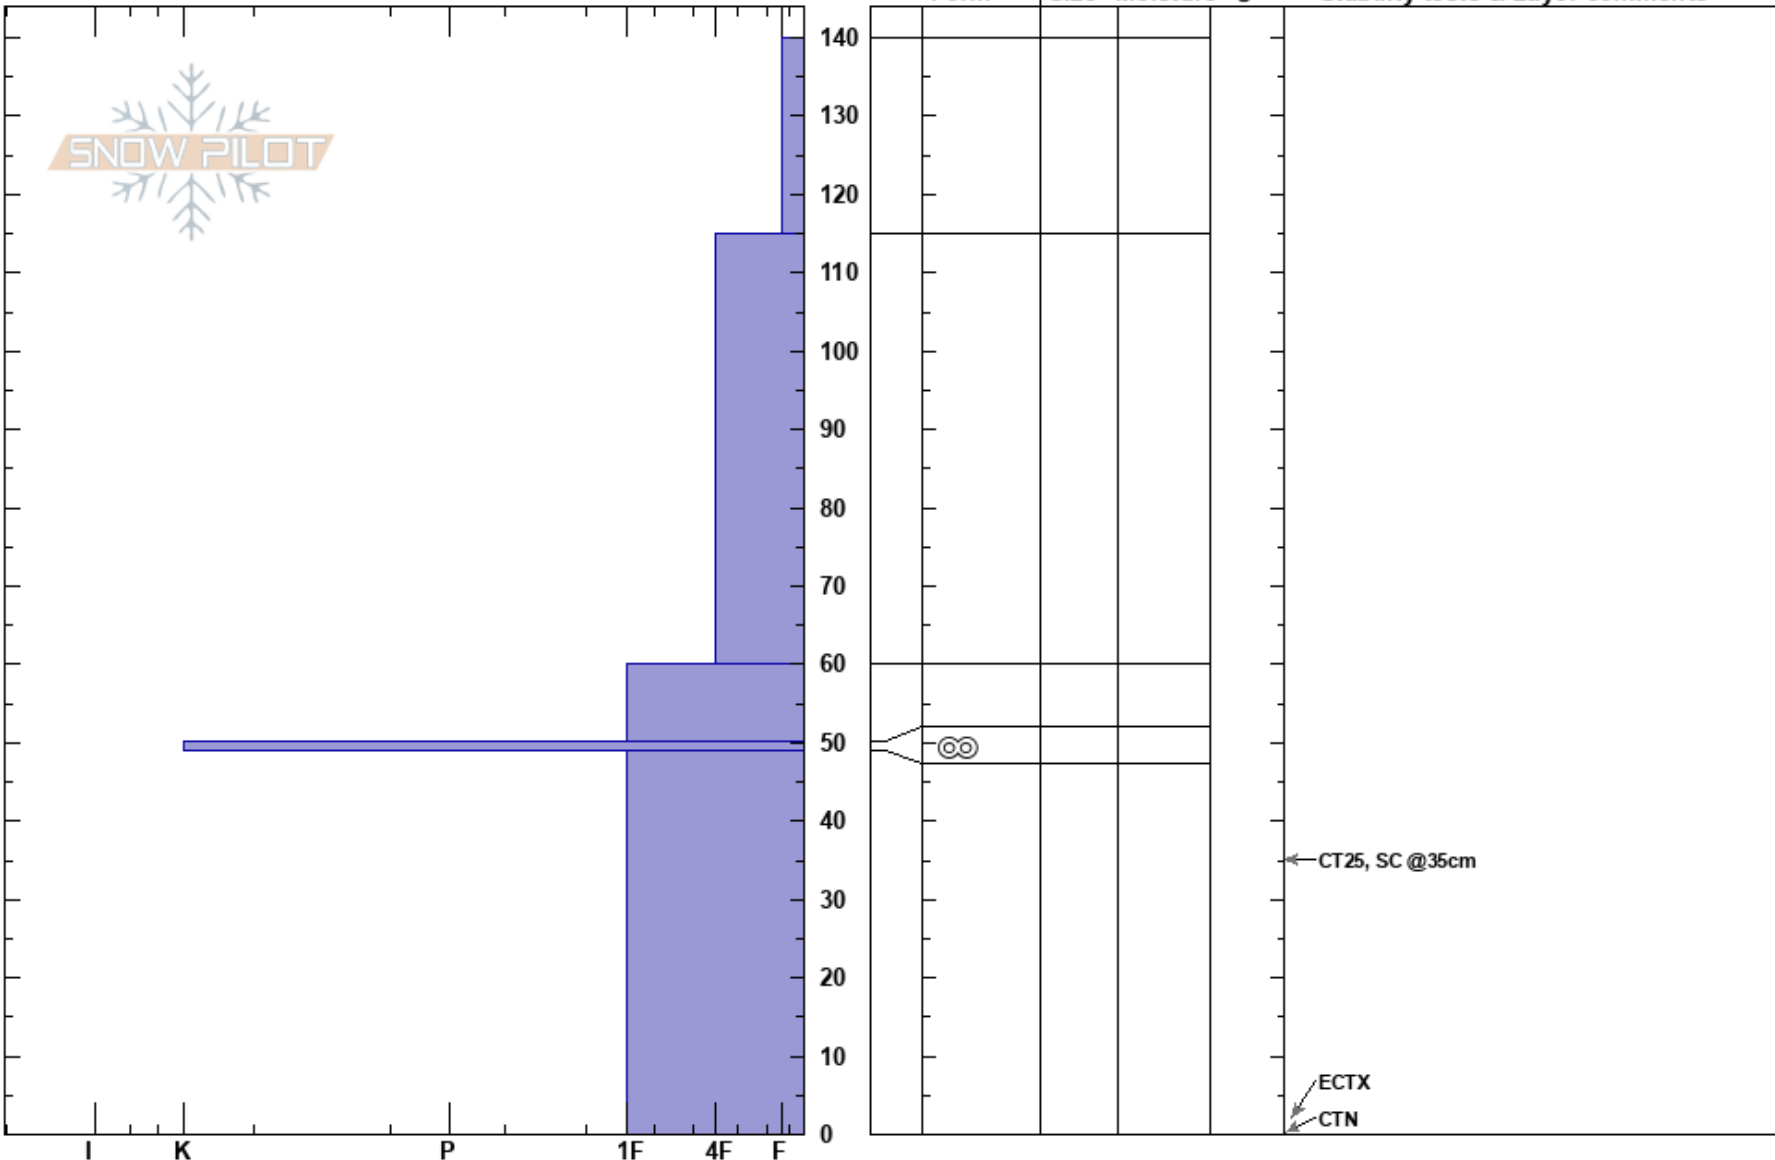

Buck Naked
 Cariboo
 BC
Elevation: 1950 m
Aspect: N
Specifics:

Ari Bruns
 25/01/2024 - 12:00
Co-ord: 10U 655999E 5916332N
Slope Angle: 35°
Wind Loading:

Stability:
Air Temperature: -1°C
Sky Cover: BKN
Precipitation: NO
Wind: S Light Breeze

HS: 140

Layer Notes:

Crystal Form Size Moisture ρ kg/m³ Stability tests & Layer comments

Notes: Overall a shallower and weaker snowpack in this area. Mid and lower snowpack feels very faceted and was falling apart while performing compression tests.