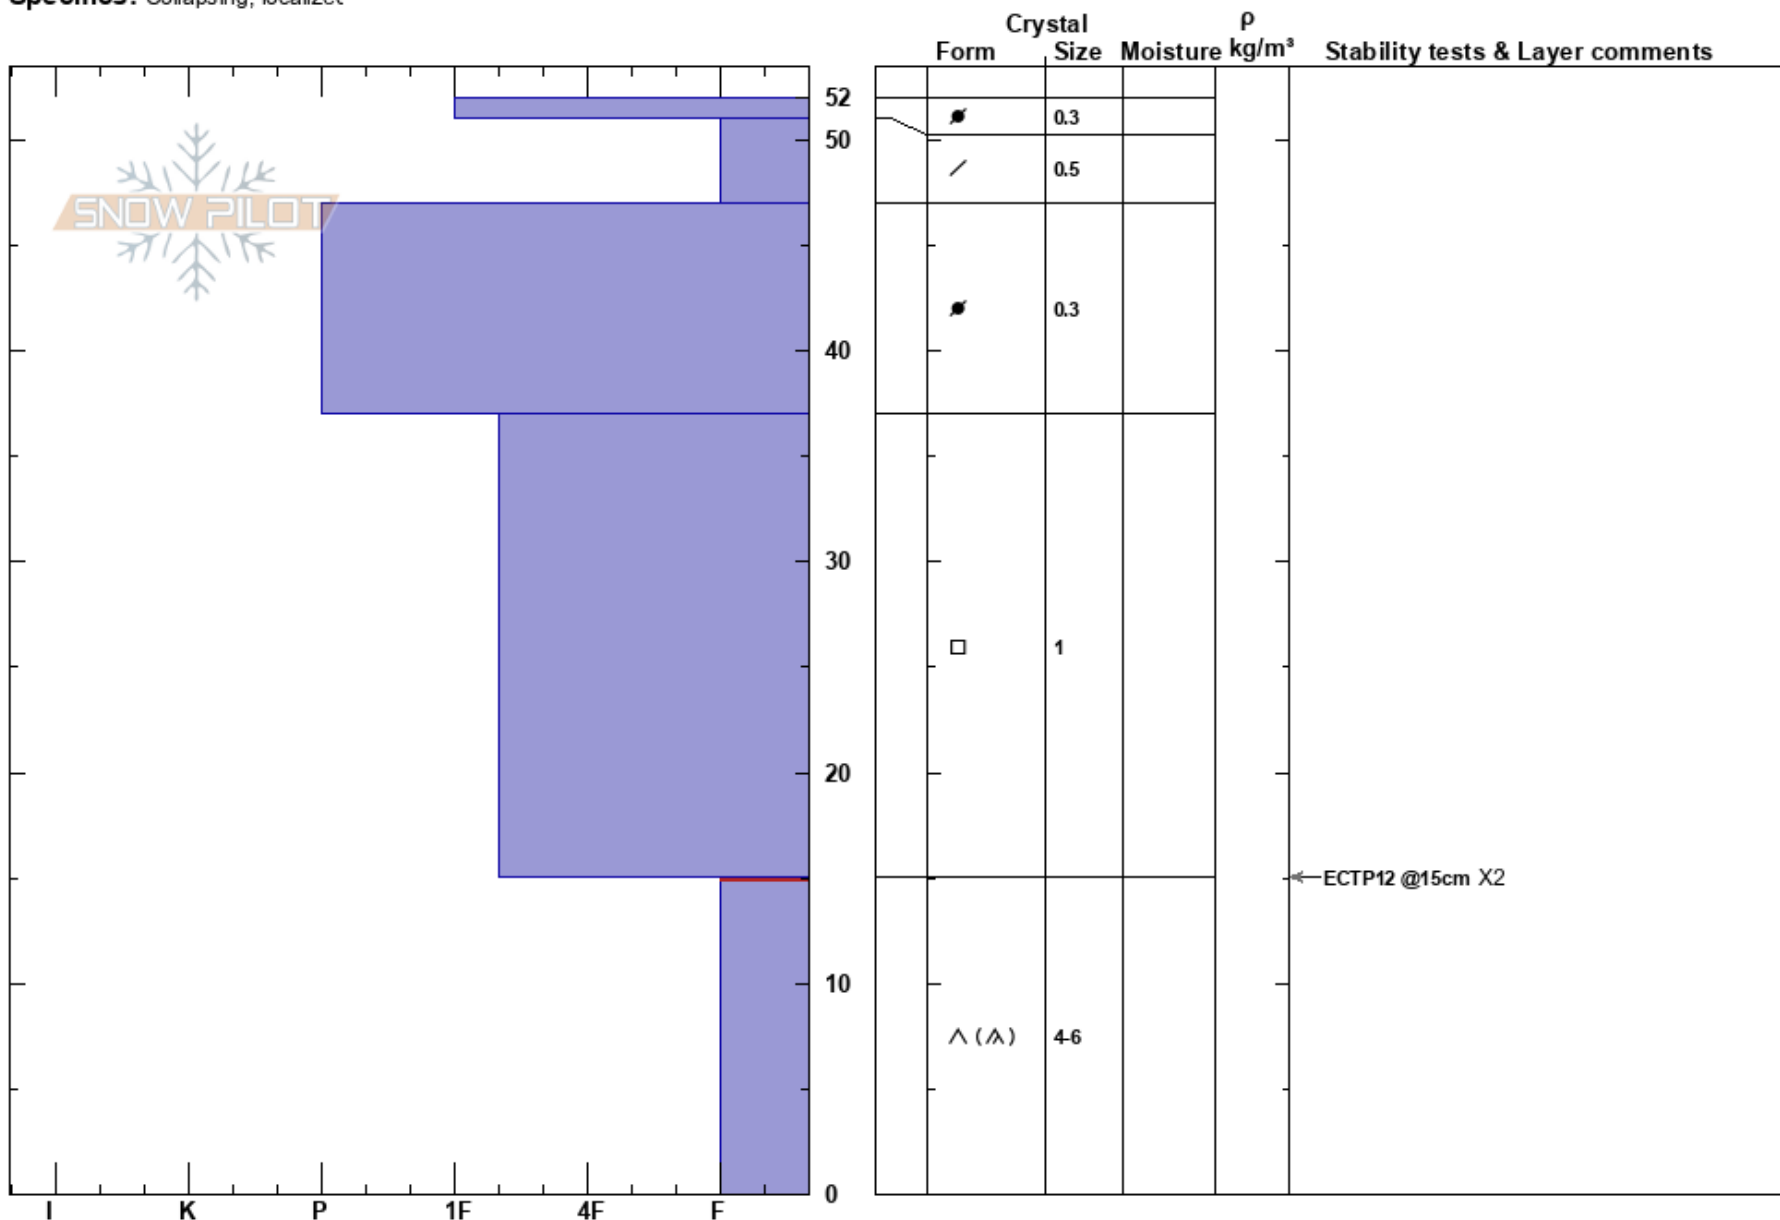

Black Mtn Shoulder
Eastern Sierra Nevada
CA

Steve Mace
01/25/2024 - 1:00pm

Elevation: 10600 ft
Aspect: NE

Co-ord:
Slope Angle: 28°
Wind Loading: previous

Specifics: Collapsing, localized

Stability:

Air Temperature: -3°C

Sky Cover: CLR

Precipitation: NO

Wind: W Moderate

HS:52

PF:50

PS: 15

Layer Notes:
15-0cm: Problematic layer

Notes: