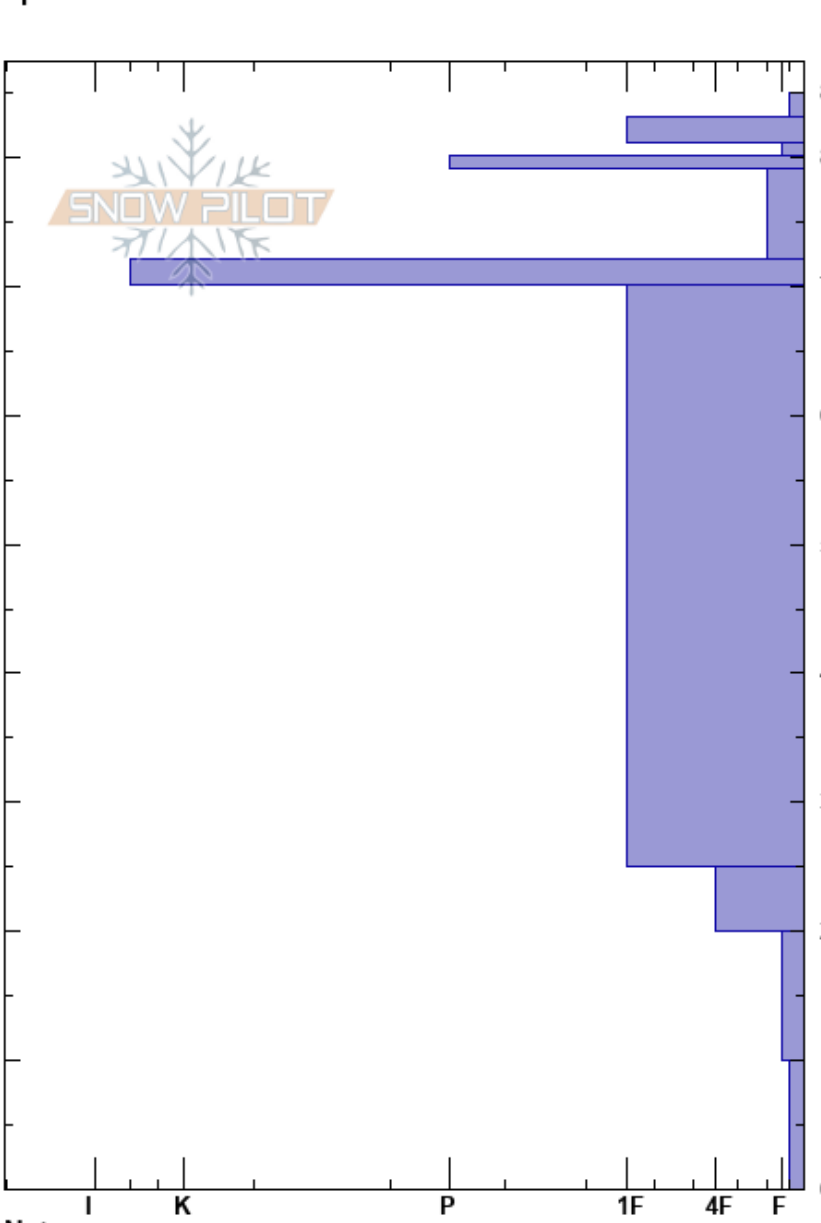

H-Cirque 1_25_25
 San Francisco Peaks
 AZ
 Elevation: 11970 ft
 Aspect: S
 Specifics:

Mathieu Brown
 01/25/2024 - 12:30pm
 Co-ord: 12S 438301W 3911032N
 Slope Angle: 37°
 Wind Loading: no

Stability:
 Air Temperature: 26°F
 Sky Cover: OVC
 Precipitation: S-1
 Wind: SW Moderate

HS:85
 PF:35
 PS:15
 10-0cm: Problematic layer

Height (cm)	Crystal		Moisture	ρ kg/m ³	Stability tests & Layer comments
	Form	Size			
85	+	1			
80	⊙	1.5			← CT2, RP @80cm
	⊠	1			
	⊙	1			
	□	1			
	⊙				
45	⊠	1			
20	⊠	1			
15	□	1			← ECTP18 @10cm
10	^	2.5			