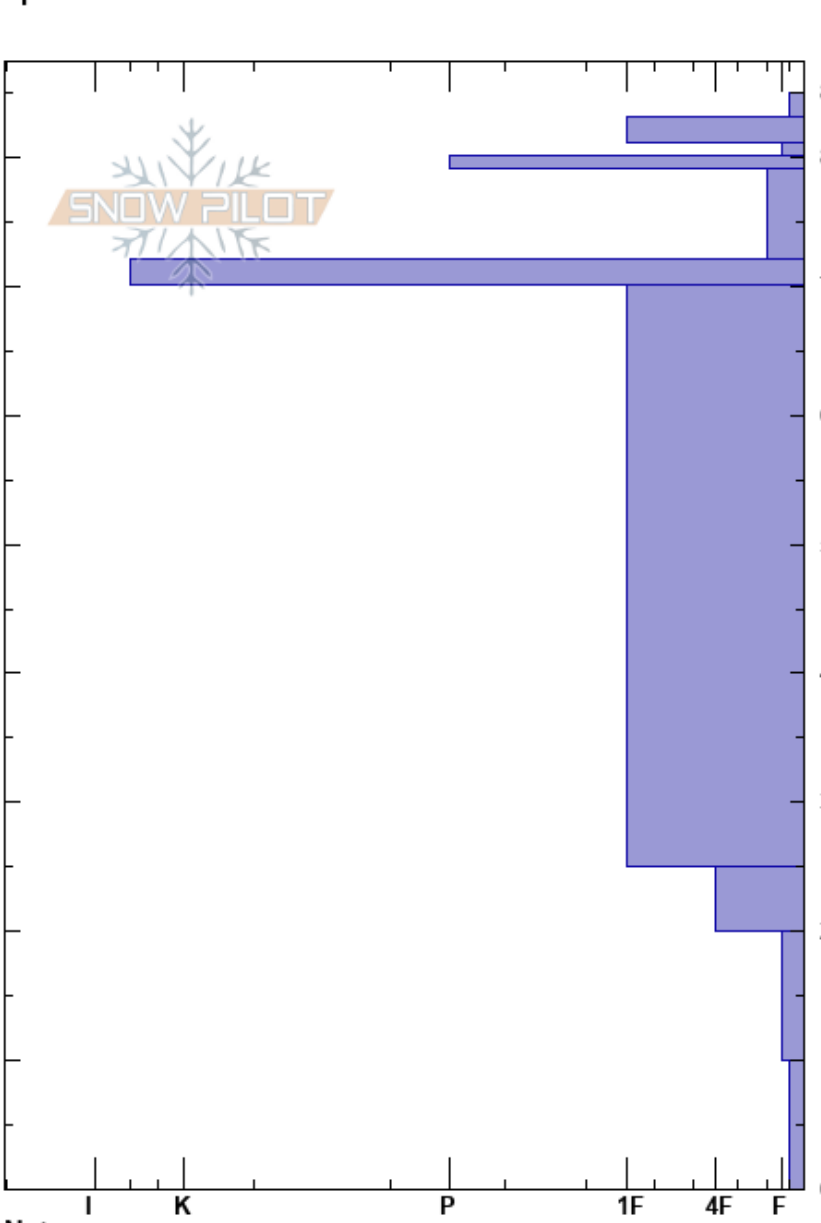

H-Cirque 1_25_25
 San Francisco Peaks
 AZ
 Elevation: 11970 ft
 Aspect: S
 Specifics:

Mathieu Brown
 01/25/2024 - 12:30pm
 Co-ord: 12S 438301W 3911032N
 Slope Angle: 37°
 Wind Loading: no

Stability:
 Air Temperature: 26°F
 Sky Cover: OVC
 Precipitation: S-1
 Wind: SW Moderate

HS:85
 PF:35
 PS:15
 10-0cm: Problematic layer

Height (cm)	Crystal		Moisture	ρ kg/m ³	Stability tests & Layer comments
	Form	Size			
85					
80	+	1			
80	⊙	1.5			← CT2, RP @80cm
80	⊠	1			
75	⊙	1			
75	⊠	1			
70	⊙				
45	⊠	1			
25	⊠	1			
20	⊠	1			
15	⊠	1			
10	^	2.5			← ECTP18 @10cm
0					