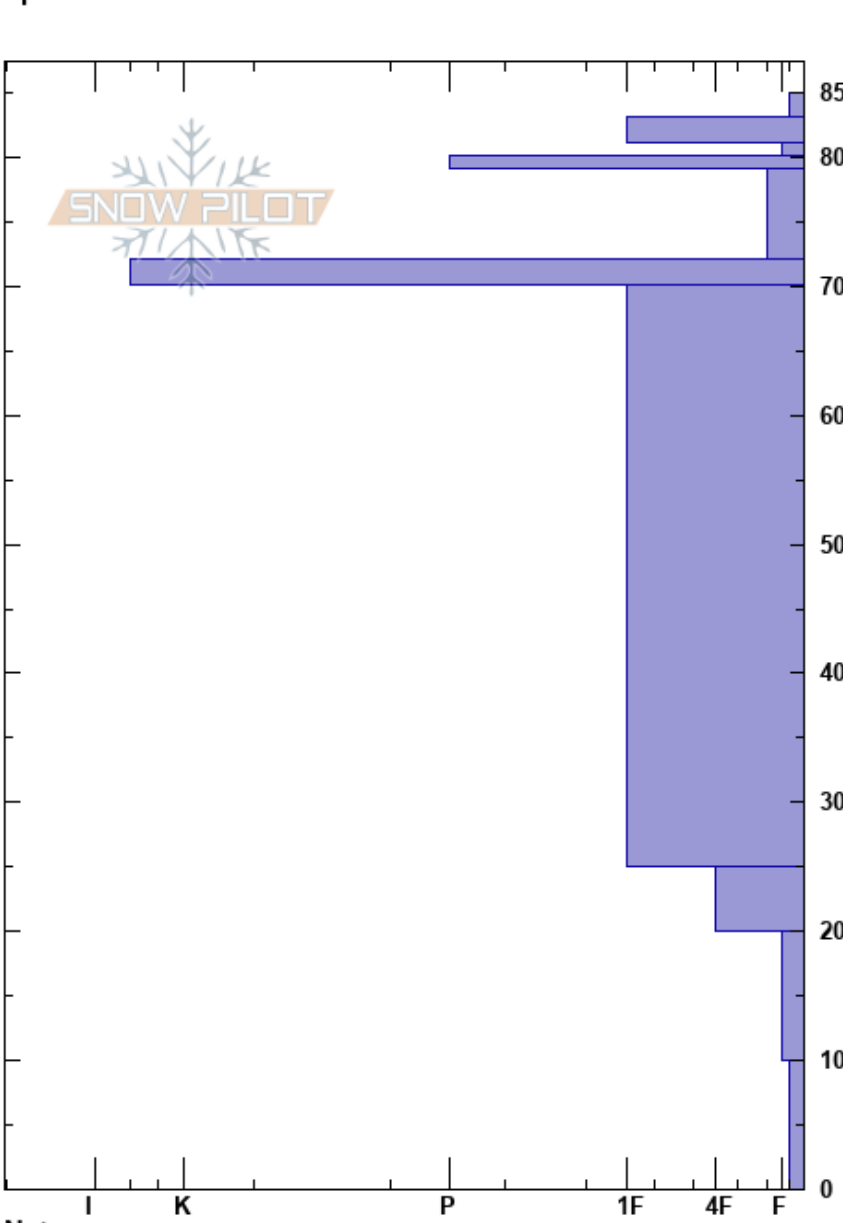

H-Cirque 1_25_25
 San Francisco Peaks
 AZ
 Elevation: 11970 ft
 Aspect: S
 Specifics:

Mathieu Brown
 01/25/2024 - 12:30pm
 Co-ord: 12S 438301W 3911032N
 Slope Angle: 37°
 Wind Loading: no

Stability:
 Air Temperature: 26°F
 Sky Cover: OVC
 Precipitation: S-1
 Wind: SW Moderate

HS:85
 PF:35
 PS:15
 10-0cm: Problematic layer

Height (cm)	Crystal		Moisture	ρ kg/m ³	Stability tests & Layer comments
	Form	Size			
85	+	1			
80	⊙⊙	1.5			← CT2, RP @80cm
	⊠	1			
	⊙⊙	1			
	⊠	1			
	⊙⊙				
45	⊠	1			
25	⊠	1			
20	⊠	1			
15	⊠	1			
10	^	2.5			← ECTP18 @10cm