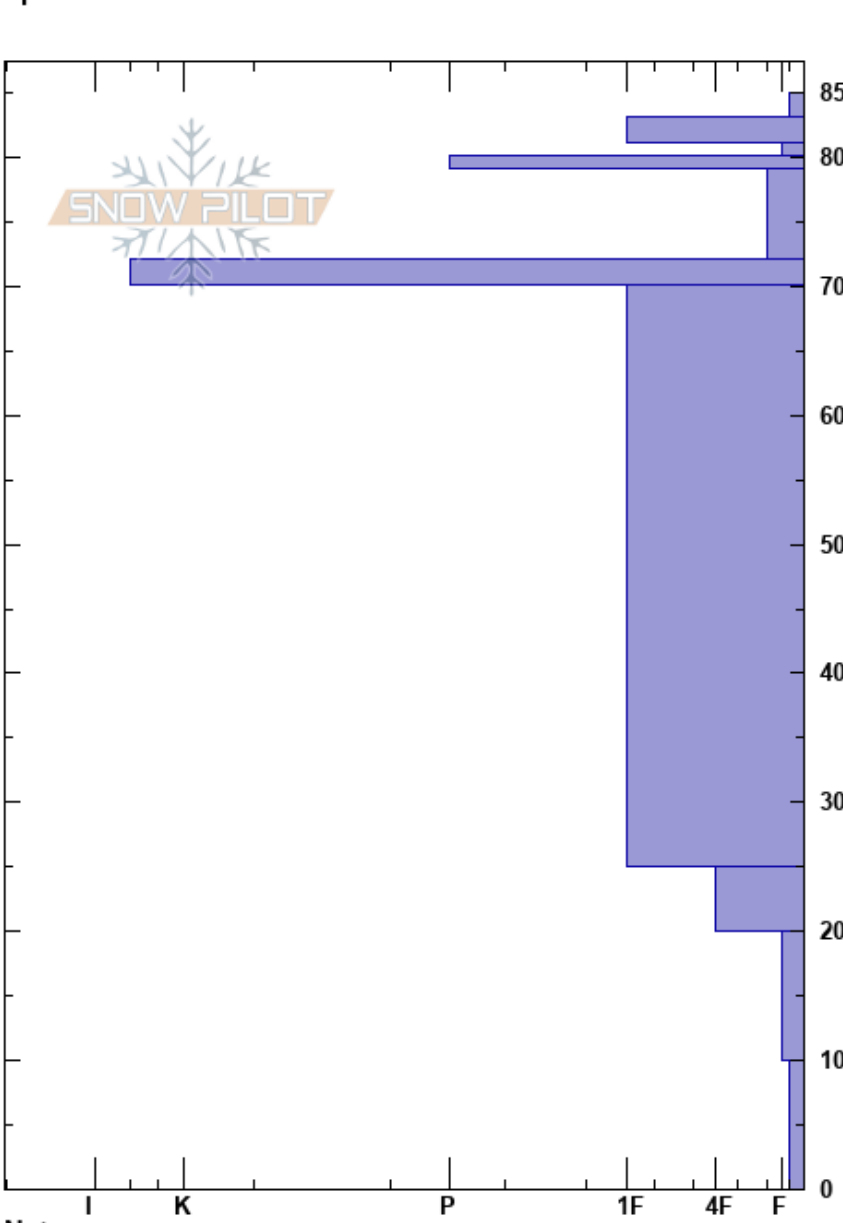

H-Cirque 1_25_25
 San Francisco Peaks
 AZ
 Elevation: 11970 ft
 Aspect: S
 Specifics:

Mathieu Brown
 01/25/2024 - 12:30pm
 Co-ord: 12S 438301W 3911032N
 Slope Angle: 37°
 Wind Loading: no

Stability:
 Air Temperature: 26°F
 Sky Cover: OVC
 Precipitation: S-1
 Wind: SW Moderate

HS:85
 PF:35
 PS:15
 10-0cm: Problematic layer

Depth (cm)	Crystal		Moisture	ρ kg/m³	Stability tests & Layer comments
	Form	Size			
85	+	1			
80	⊗	1.5			← CT2, RP @80cm
78	⊠	1			
76	⊗	1			
74	⊠	1			
72	⊗				
45	⊗	1			
25	⊗	1			
20	⊠	1			
10	⊠	1			← ECTP18 @10cm
0	^	2.5			