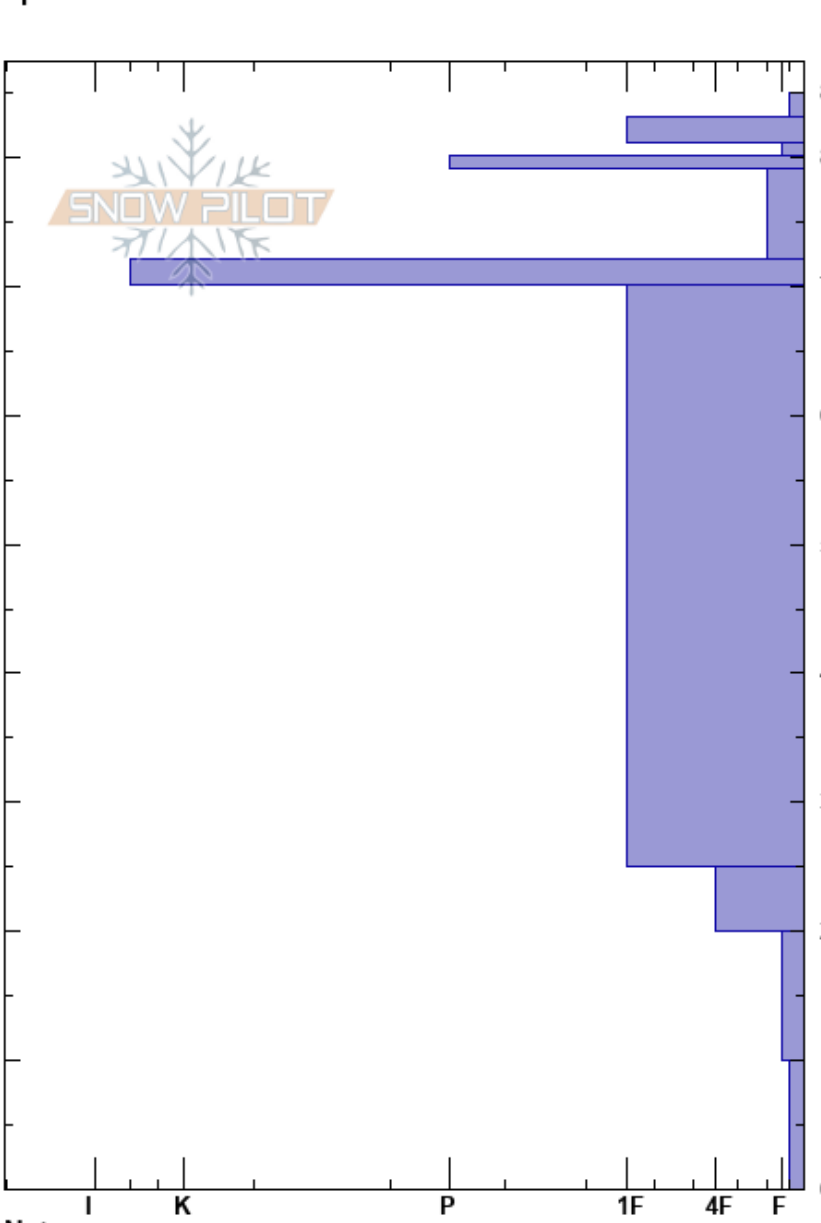

H-Cirque 1_25_25
 San Francisco Peaks
 AZ
 Elevation: 11970 ft
 Aspect: S
 Specifics:

Mathieu Brown
 01/25/2024 - 12:30pm
 Co-ord: 12S 438301W 3911032N
 Slope Angle: 37°
 Wind Loading: no

Stability:
 Air Temperature: 26°F
 Sky Cover: OVC
 Precipitation: S-1
 Wind: SW Moderate

HS:85
 PF:35
 PS:15
 10-0cm: Problematic layer

Crystal Form	Crystal Size	Moisture	ρ kg/m ³	Stability tests & Layer comments
+	1			
⊙	1.5			← CT2, RP @80cm
⊠	1			
⊙	1			
□	1			
⊙				
⊠	1			
⊠	1			
				← ECTP18 @10cm
^	2.5			