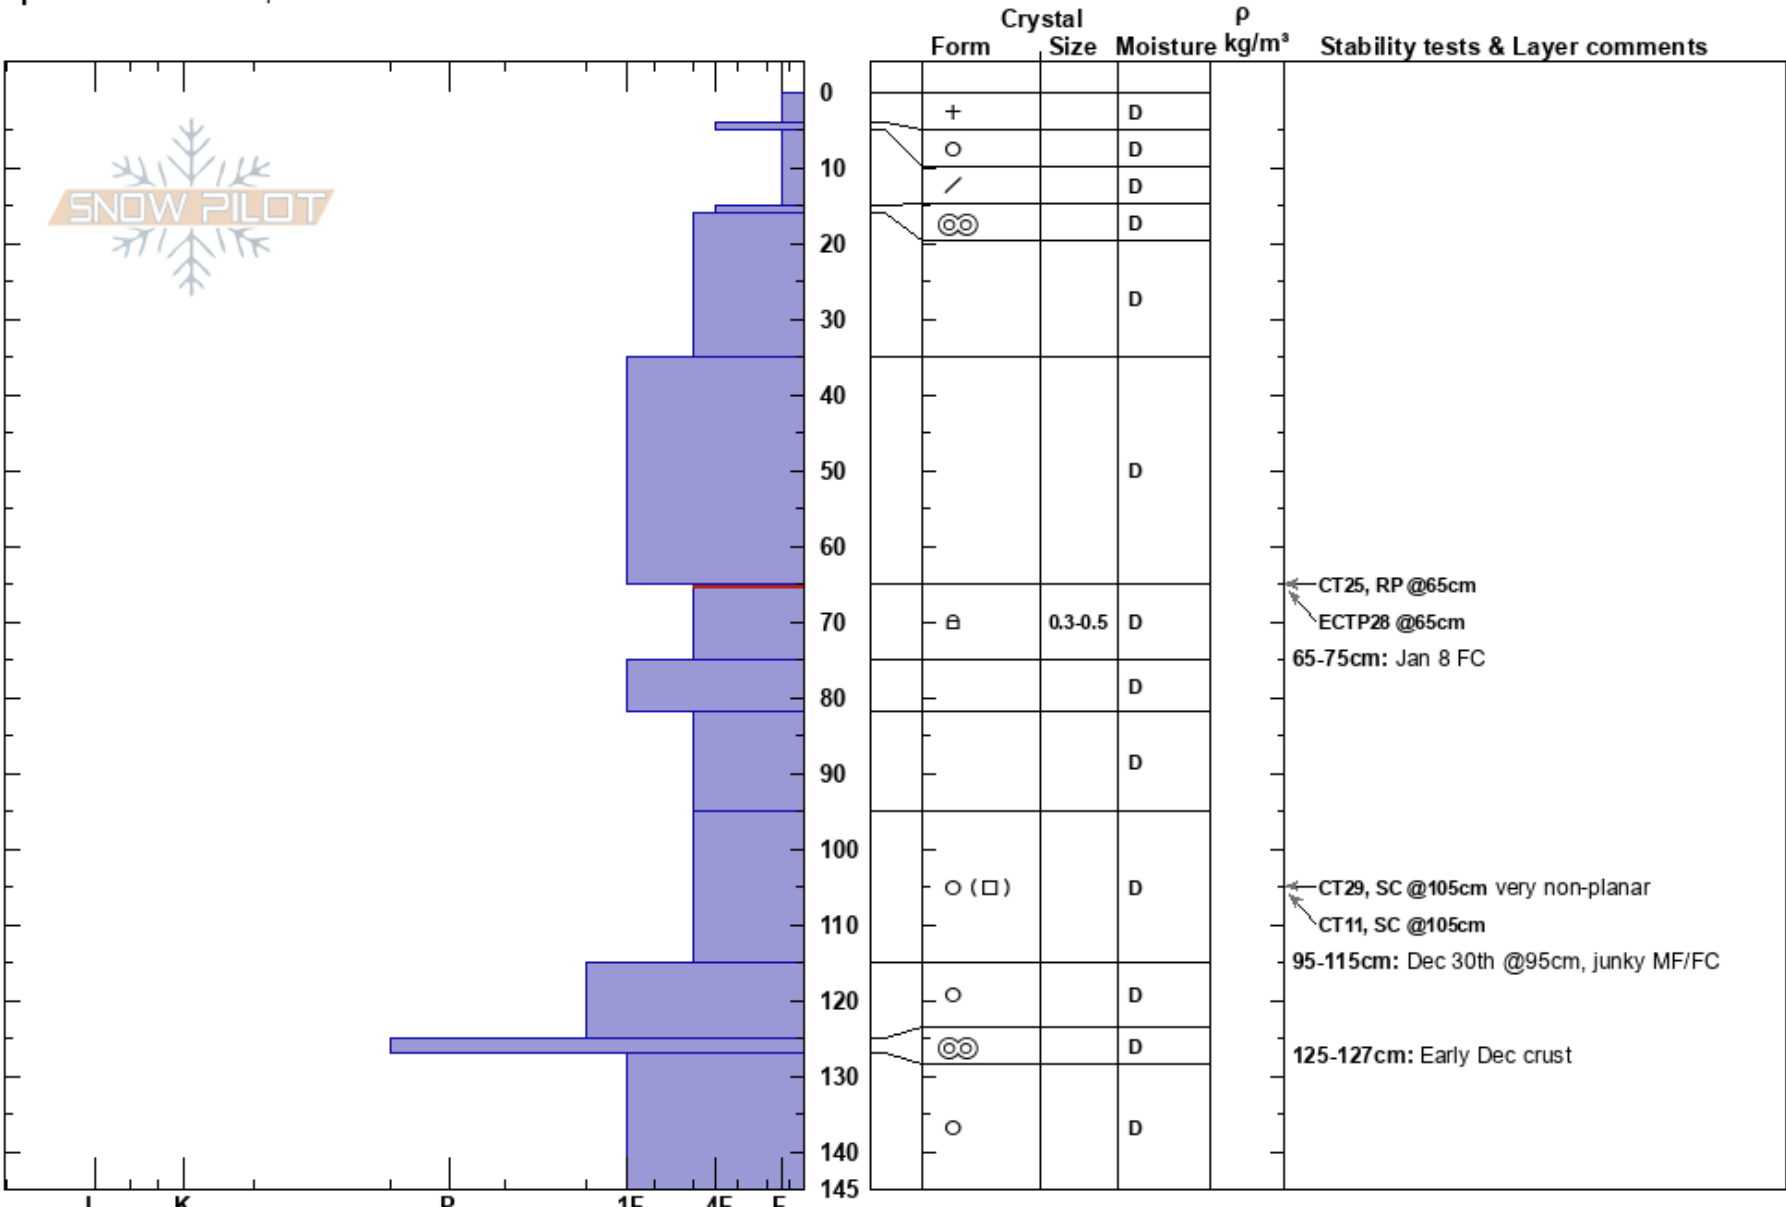

Alibaba's bowl  
 North Cascades, East WA  
 Elevation: 6650 ft  
 Aspect: 306°  
 Specifics: We skied slope

Hirshberg Josh  
 01/24/2024 - 1:00pm  
 Co-ord: 10U 671331W 5374979N  
 Slope Angle: 28°  
 Wind Loading: previous

Stability: HS:155  
 Air Temperature:  
 Sky Cover: OVC  
 Precipitation: S2  
 Wind: SW Light Breeze

Layer Notes:  
 65-75cm: Jan 8 FC  
 65-75cm: Problematic layer  
 95-115cm: Dec 30th @95cm, junky MF/FC  
 125-127cm: Early Dec crust