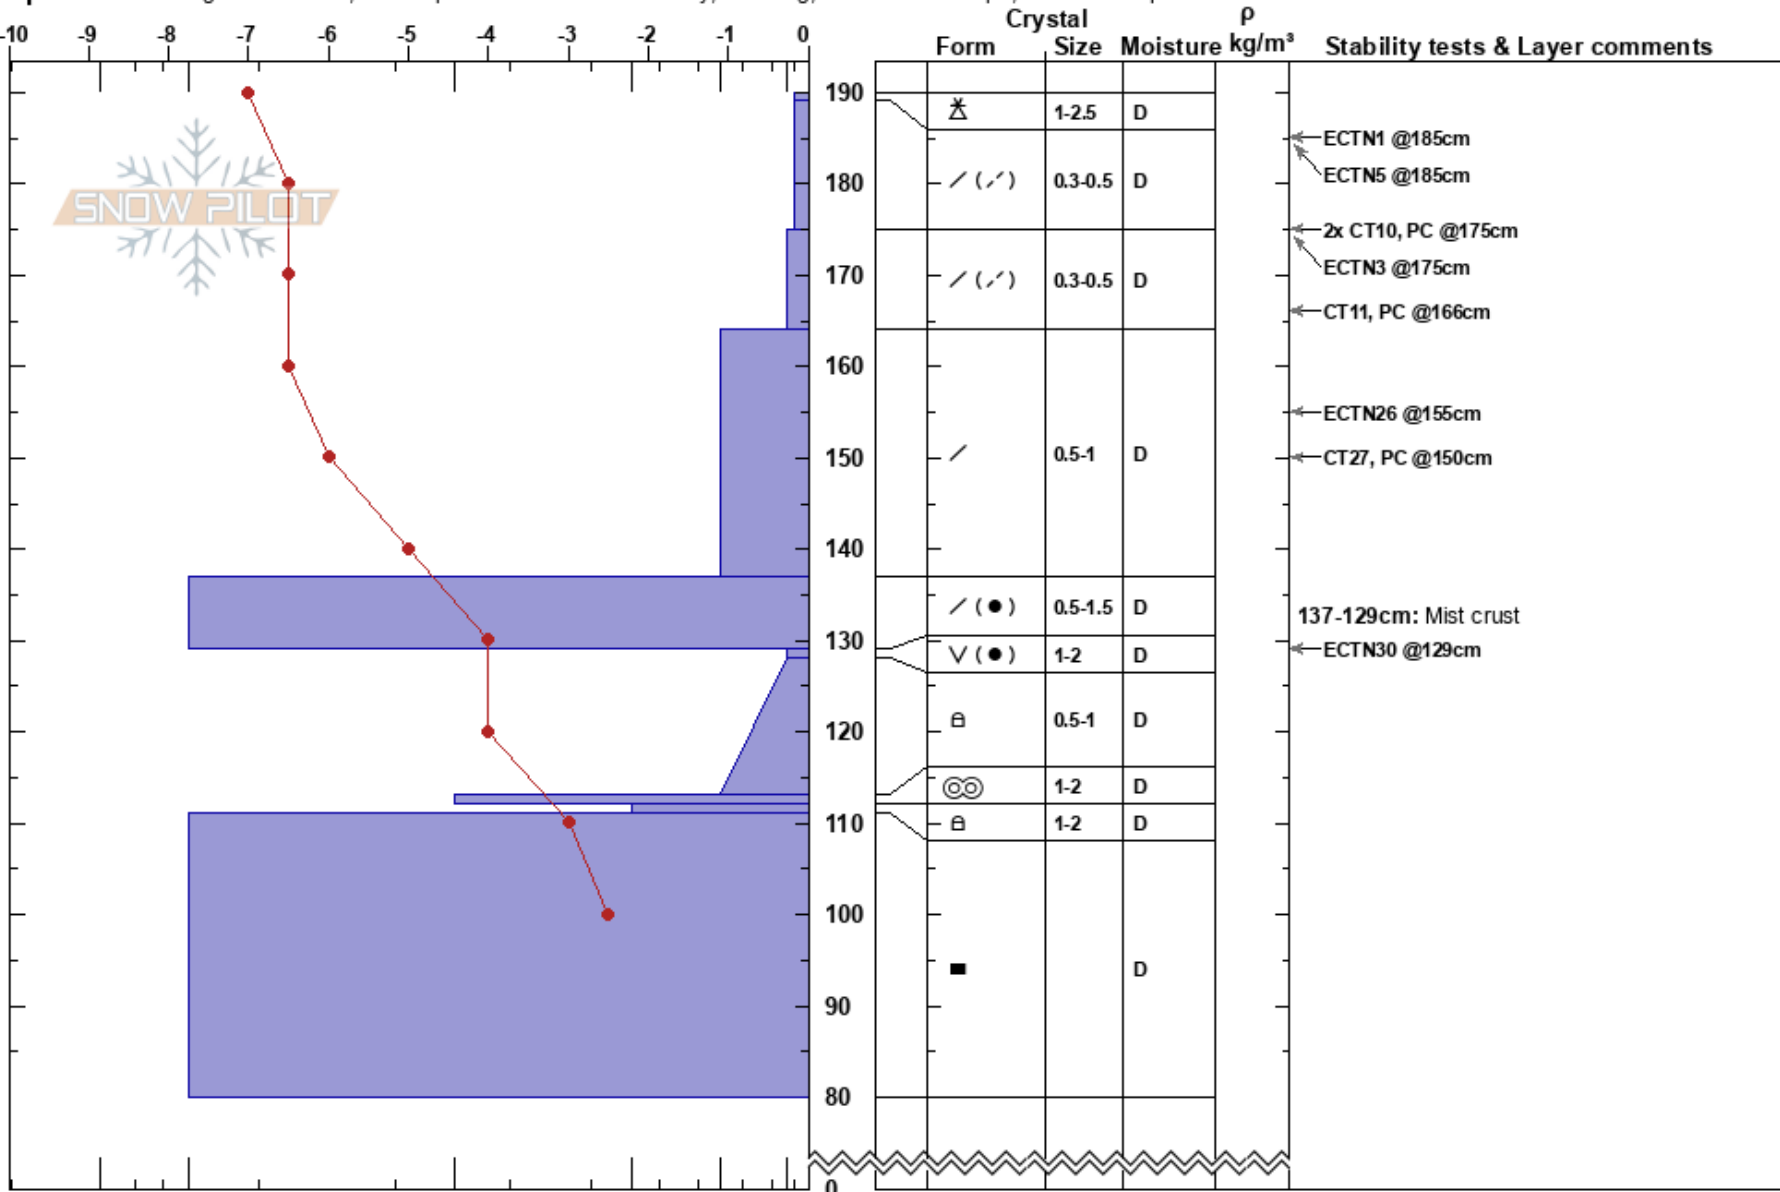

Hemlock bowl 3
 Sierra Nevada
 CA
 Elevation: 8000 ft
 Aspect: 65°

David Miller
 01/26/2018 - 2:00pm
 Co-ord: 39.16132N, -120.22796W
 Slope Angle: 28°
 Wind Loading: previous

Stability: **HS:190**
 Air Temperature: -3.5°C PF:63
 Sky Cover: SCT
 Precipitation: NO
 Wind: SW Calm
 Layer Notes:
 137-129cm: Mist crust
 129-128cm: Problematic layer

Specifics: Pit dug in a Ski Area; Pit is representative of backcountry; Cracking; Ski tracks on slope; We skied slope

Notes: