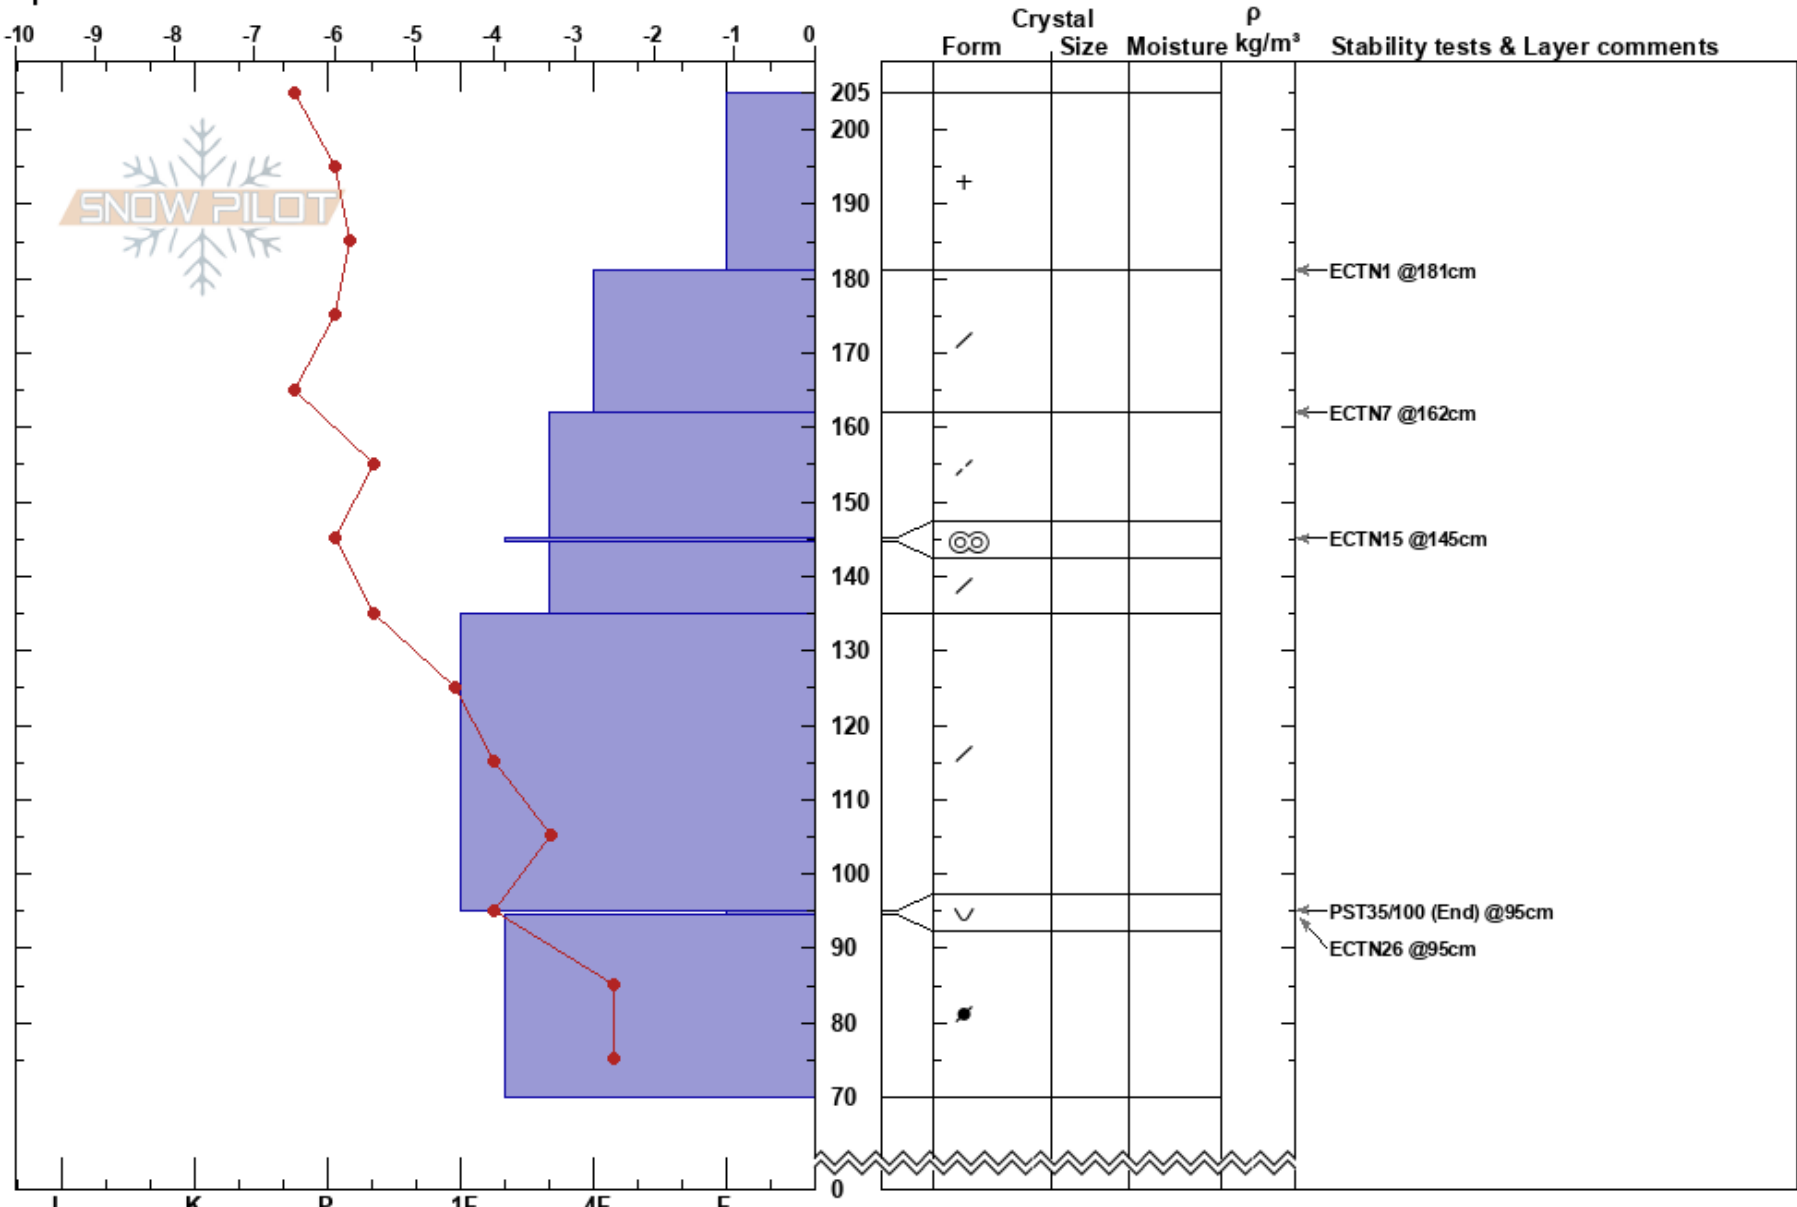

Barnette's Bluff  
 Rattlesnake Mtns  
 MT  
 Elevation: 7300 ft  
 Aspect: 18°  
 Specifics:

Logan King  
 01/26/2018 - 12:15pm  
 Co-ord: 47.03932N, -113.99620W  
 Slope Angle: 38°  
 Wind Loading: yes

Stability:  
 Air Temperature: -7°C  
 Sky Cover: OVC  
 Precipitation: S1  
 Wind: W Moderate

HS:205  
 PF:55 95-94.5cm: Problematic layer

Notes: ECT's did not propagate but were planar and suspect on the BSH layer. PST End 35 on BSH