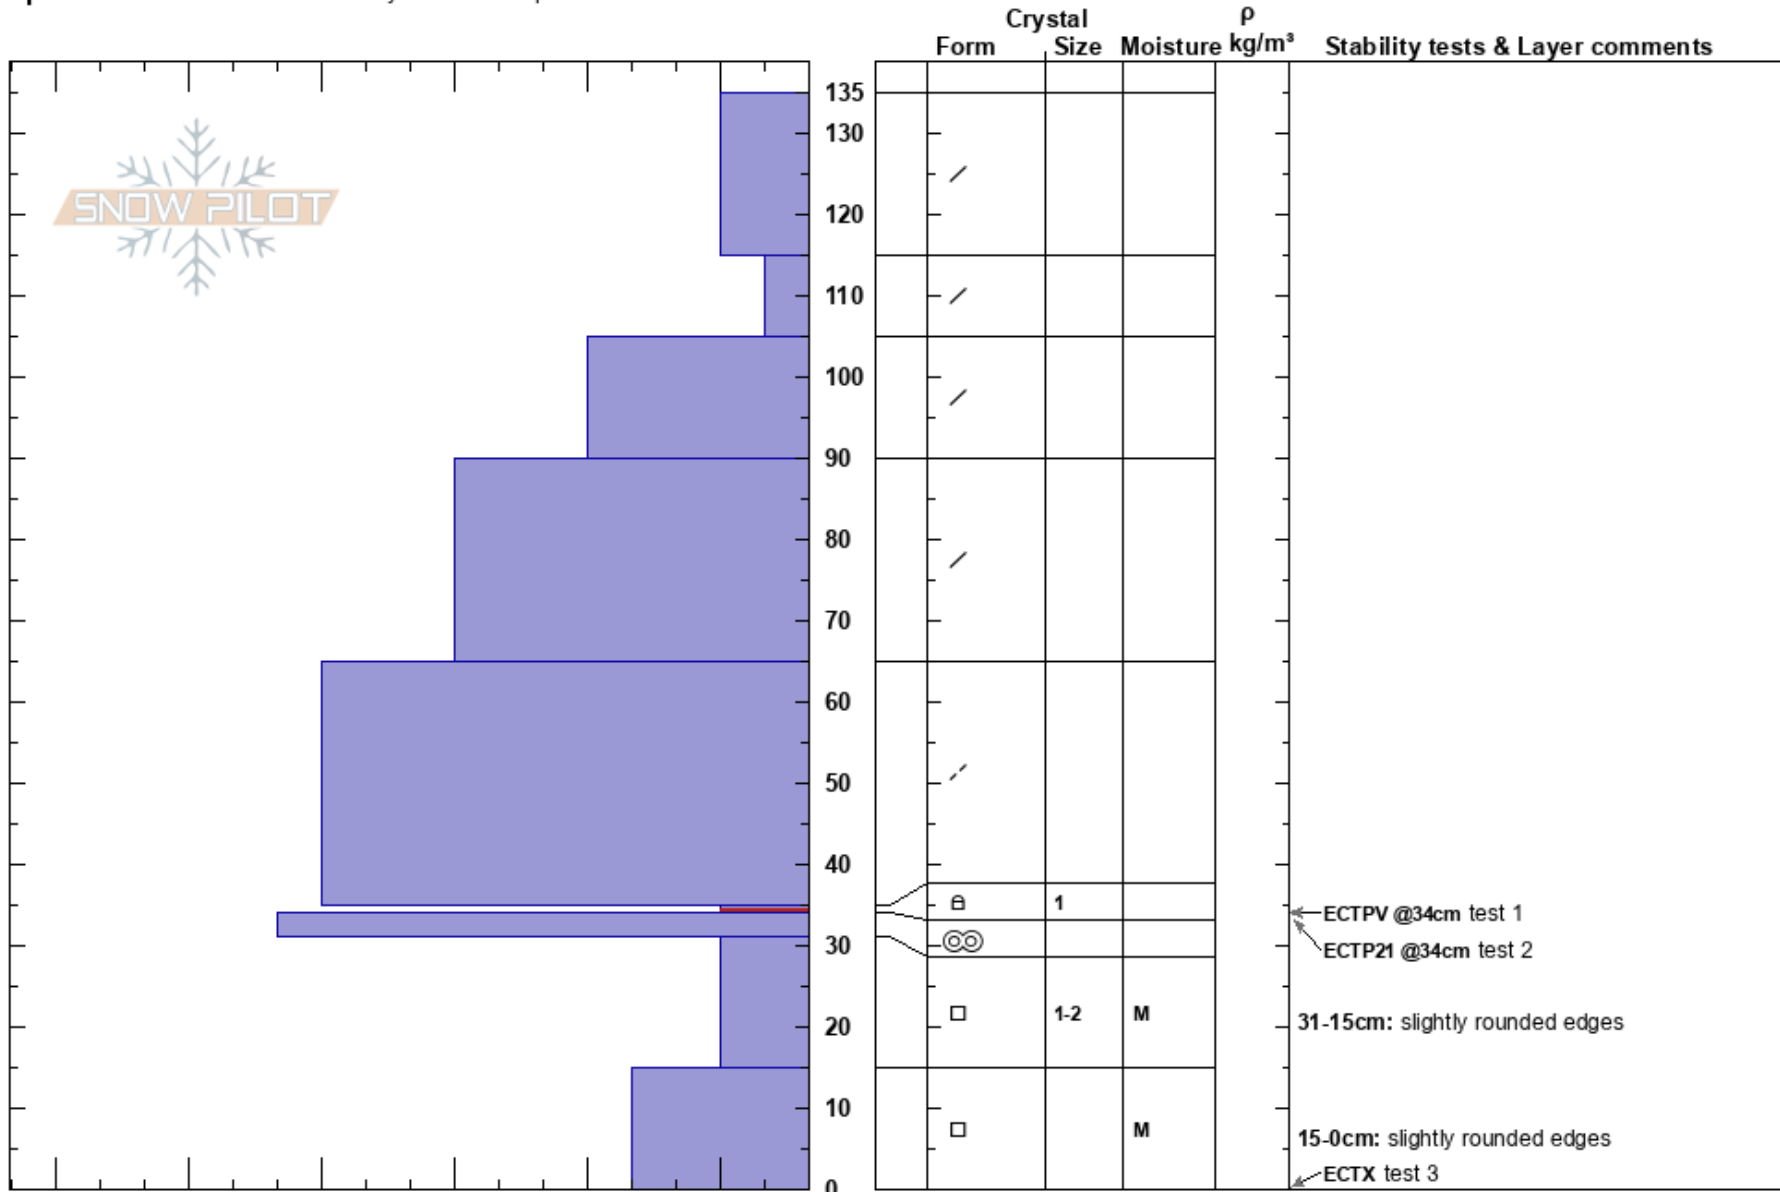

35-34cm: Problematic layer

UT

Co-ord: 40.61379N, -111.68078W

Sky Cover:

31-15cm: slightly rounded edges

Elevation: 8330 ft

Slope Angle: 28°

Precipitation:

15-0cm: slightly rounded edges

Aspect: NE

Wind Loading:

Wind:

Specifics: Recent avalanche activity on similar slopes

Notes: As we dug further back into the crown of the avalanche into less steep and deeper snow it was harder to initiate propagation with an ECT.